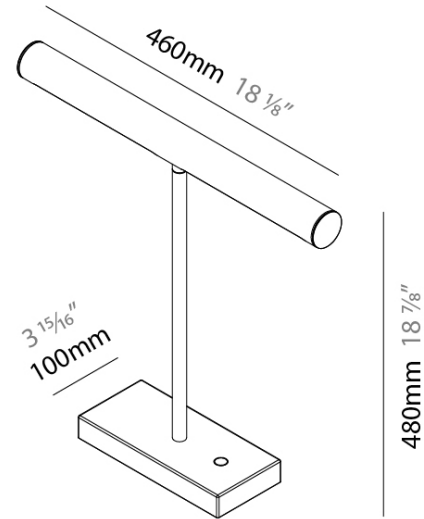

ELLE PORTABLE

D204004-

base number   Finish
Options

PROJECT	_____
TYPE	_____
SPECIFIER	_____
QUANTITY	_____
DATE	_____

1. To build a product code in our configurator select the specify button on the base model # product page
2. To build a manual product code on this datasheet choose from the options listed below in blue font and add the suffix to the base model #

GENERAL

Series: Elle _____
Partner: Zaneen _____
Division: Design _____
Installation: Portable _____
Product Type: Table _____
Mounting Location: Table _____
Light Distribution: Direct _____

PHYSICAL

Shape: Cylinder _____
Length (mm): 460 _____
Length (in): 18 7/8 _____
Width (mm): 100 _____
Width (in): 3 15/16 _____
Height (mm): 480 _____
Height (in): 18 7/8 _____
Diffuser: Acrylic Bi-Satin _____
Fixture Finish: [MBK / MWH / MCB](#) _____
Fixture Material: Aluminum _____

ELECTRICAL

Lamp Type: LED _____
Input Wattage (W): 9 _____
Total Output Wattage (W): 6 _____
Dimming: Touch Dimming _____
Driver Included: Yes _____
Driver Location: Inline Transformer Plug _____
Driver Class: Class 2 _____
Input Voltage (V): 120 - 277 _____
Output Voltage (V): 24 _____

LED

Color Temperature (°K): 3000 _____
Max. Delivered Lumen (lm): 460 _____
CRI: >90 CRI _____
Lamp Life (hrs): 50000 _____

RATINGS AND CERTIFICATIONS

Certified By: Certified for North American Standards _____
IP rating: IP20 _____