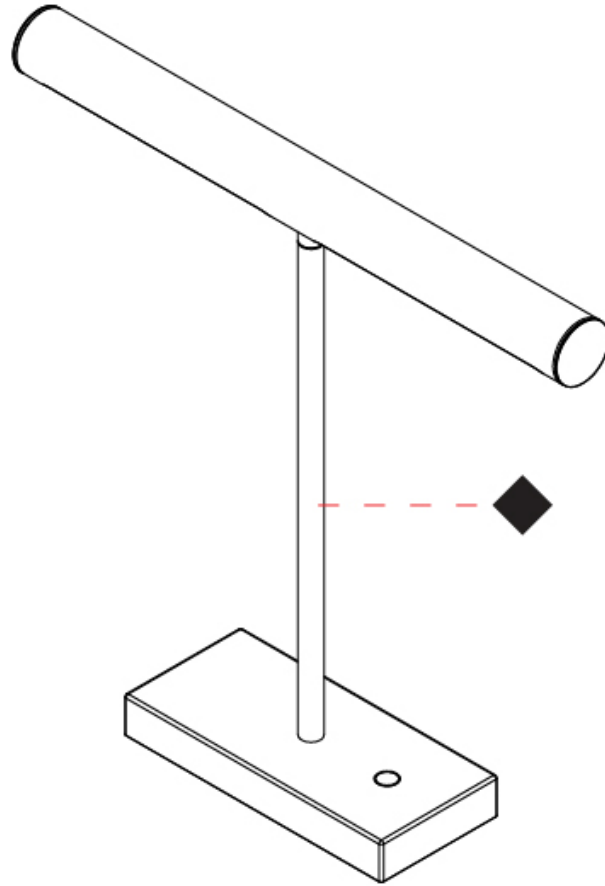

D204004-

PROJECT _____

TYPE _____

SPECIFIER _____

QUANTITY _____

DATE _____

D