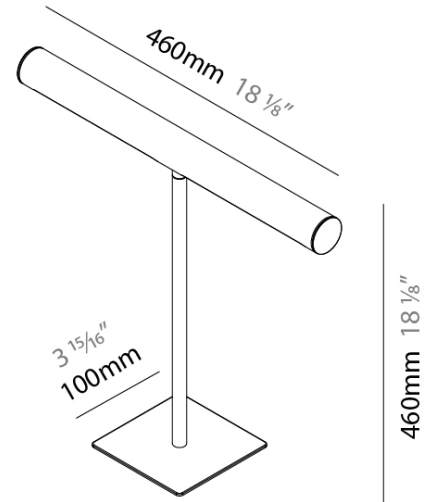

PROJECT
TYPE
SPECIFIER
QUANTITY
DATE

ELLE PORTABLE

D204005-

base number Finish
Options

1. To build a product code in our configurator select the specify button on the base model # product page
2. To build a manual product code on this datasheet choose from the options listed below in blue font and add the suffix to the base model #

GENERAL

Series: Elle
Brand: Zaneen
Division: Design
Mounting Type: Portable
Mounting Location: Table
Subcategory: Task

PHYSICAL

Shape: Cylinder
Length (mm): 460
Length (in): 18 1/8
Width (mm): 100
Width (in): 3 15/16
Height (mm): 460
Height (in): 18 1/8
Light Distribution: Direct
Diffuser: Acrylic Bi-Satin
Fixture Finish: [MBK / MWH / MCB](#)
Fixture Material: Aluminum

ELECTRICAL

Lamp Type: LED
Input Wattage (W): 6
Dimming: Touch Dimming
Driver Included: Yes
Driver Location: Inline Transformer Plug
Driver Class: Class 2
Input Voltage (V): 120 - 277
Output Voltage (V): 24

LED

Color Temperature (°K): 3000
CRI: >90 CRI
Lamp Life (hrs): 50000

RATINGS AND CERTIFICATIONS

Certified By: Certified for North American Standards
IP rating: IP20