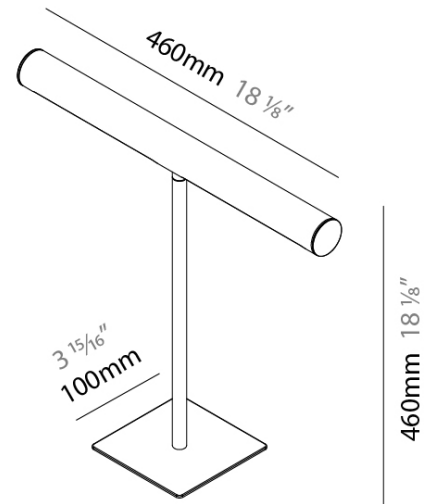

ELLE PORTABLE

D204005-

base number Finish
Options

PROJECT
TYPE
SPECIFIER
QUANTITY
DATE

1. To build a product code in our configurator select the specify button on the base model # product page
2. To build a manual product code on this datasheet choose from the options listed below in blue font and add the suffix to the base model #

GENERAL

Series: Elle
Partner: Zaneen
Division: Design
Installation: Portable
Product Type: Table
Mounting Location: Table
Light Distribution: Direct

PHYSICAL

Shape: Cylinder
Length (mm): 460
Length (in): 18 1/8
Width (mm): 100
Width (in): 3 15/16
Height (mm): 460
Height (in): 18 1/8
Diffuser: Acrylic Bi-Satin
Fixture Finish: MBK / MWH / MCB
Fixture Material: Aluminum

ELECTRICAL

Lamp Type: LED
Input Wattage (W): 9
Total Output Wattage (W): 6
Dimming: Touch Dimming
Driver Included: Yes
Driver Location: Inline Transformer Plug
Driver Class: Class 2
Input Voltage (V): 120 - 277
Output Voltage (V): 24

LED

Color Temperature (°K): 3000
Max. Delivered Lumen (lm): 460
CRI: >90 CRI
Lamp Life (hrs): 50000

RATINGS AND CERTIFICATIONS

Certified By: Certified for North American Standards
IP rating: IP20