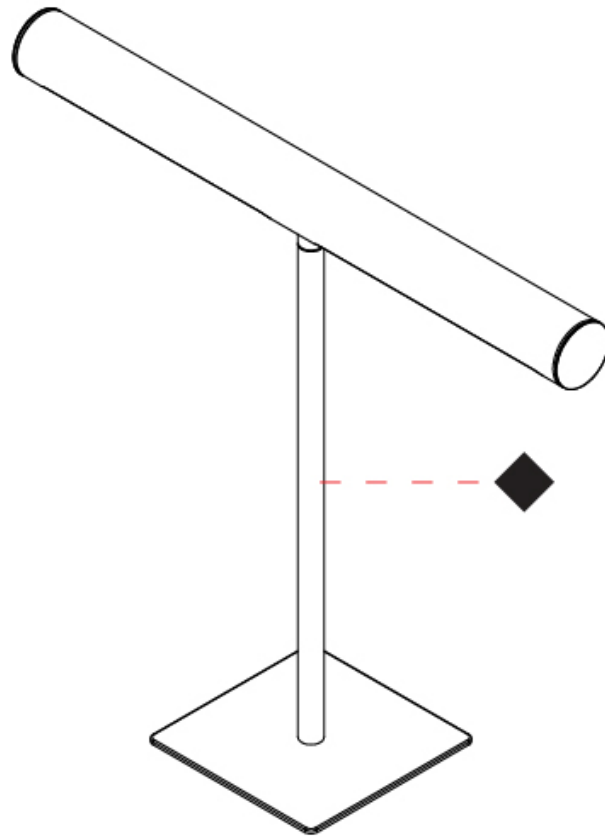

D204005-

PROJECT	_____
TYPE	_____
SPECIFIER	_____
QUANTITY	_____
DATE	_____

D