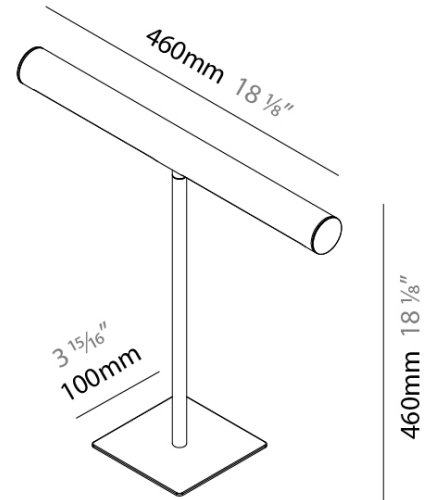

ELLE PORTABLE

D204005-

base number Finish
Options

PROJECT
TYPE
SPECIFIER
QUANTITY
DATE

1. To build a product code in our configurator select the specify button on the base model # product page
2. To build a manual product code on this datasheet choose from the options listed below in blue font and add the suffix to the base model #

GENERAL

Series: Elle
Partner: Zaneen
Division: Design
Installation: Portable
Product Type: Table
Mounting Location: Table
Light Distribution: Direct

PHYSICAL

Shape: Cylinder
Length (mm): 460
Length (in): 18 1/8
Width (mm): 100
Width (in): 3 15/16
Height (mm): 460
Height (in): 18 1/8
Diffuser: Acrylic Bi-Satin
Fixture Finish: MBK / MWH / MCB
Fixture Material: Aluminum

ELECTRICAL

Lamp Type: LED
Input Wattage (W): 9
Total Output Wattage (W): 6
Dimming: Touch Dimming
Driver Included: Yes
Driver Location: Inline Transformer Plug
Driver Class: Class 2
Input Voltage (V): 120 - 277
Output Voltage (V): 24

LED

Color Temperature (°K): 3000
Max. Delivered Lumen (lm): 460
CRI: >90 CRI
Lamp Life (hrs): 50000

RATINGS AND CERTIFICATIONS

Certified By: Certified for North American Standards
IP rating: IP20