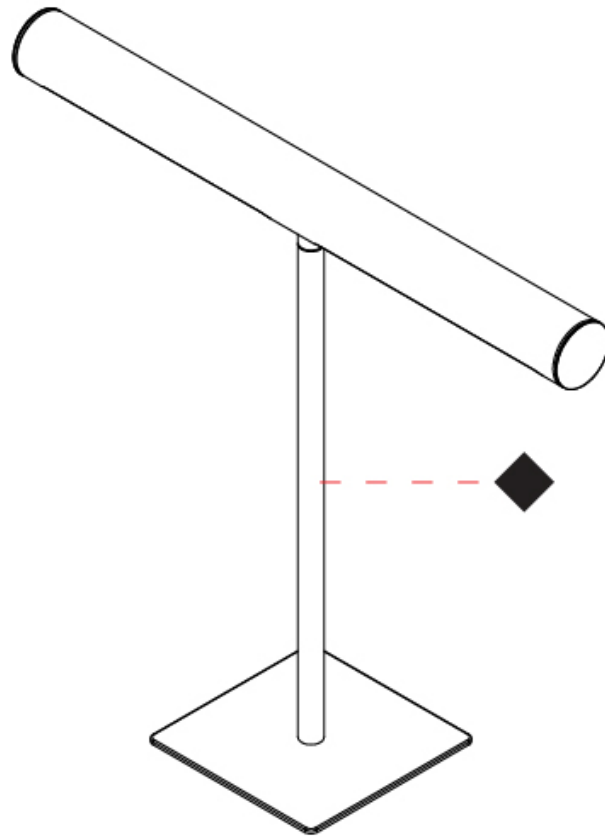

D204005-

PROJECT _____

TYPE _____

SPECIFIER _____

QUANTITY _____

DATE _____

D