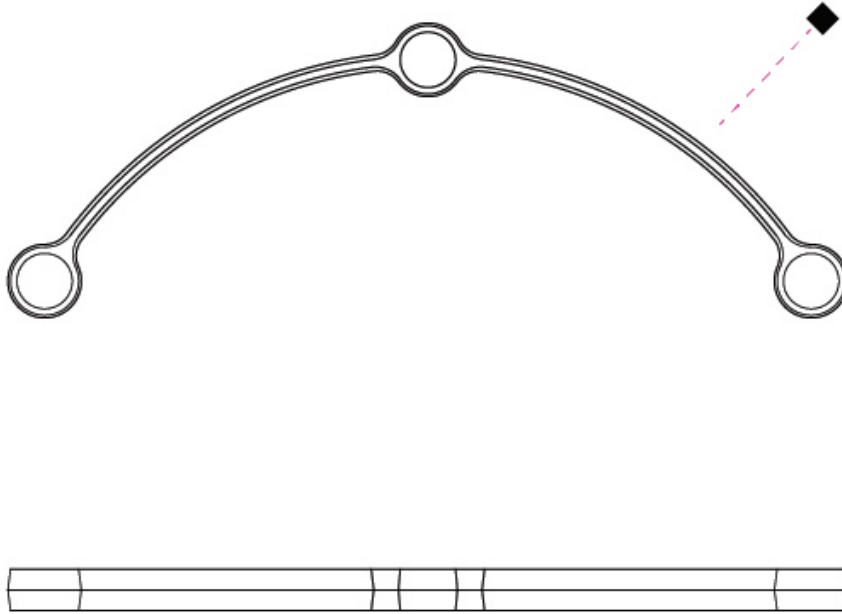

D209004-

PROJECT	_____
TYPE	_____
SPECIFIER	_____
QUANTITY	_____
DATE	_____

D