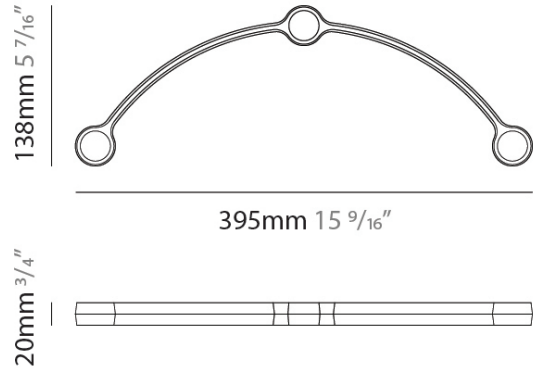

METROPOLIS

D209004-

base number _____
Finish
(Diamond)

PROJECT _____
TYPE _____
SPECIFIER _____
QUANTITY _____
DATE _____

DESCRIPTION

Metropolis - C-Connector

1. To build a product code in our configurator select the specify button on the base model # product page
2. To build a manual product code on this datasheet choose from the options listed below in blue font and add the suffix to the base model #

GENERAL

Series: Metropolis _____
Brand: Zaneen _____
Division: Design _____

PHYSICAL

Fixture Finish: [BLK / BRZ / IND](#) _____
Fixture Material: Aluminum _____

RATINGS AND CERTIFICATIONS

Certified By: Certified for North American Standards _____
IP rating: IP41 (Damp) _____