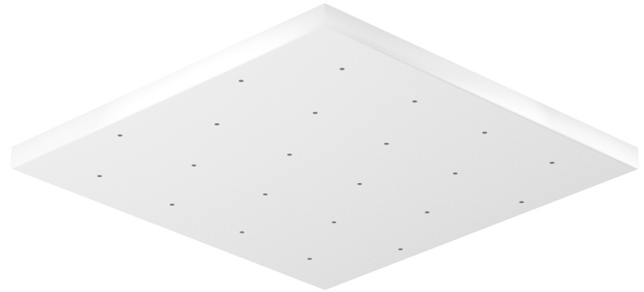

METROPOLIS MODULAR SYSTEM SURFACE

D209900-932-

base number Finish
(Triangle)

PROJECT
TYPE
SPECIFIER
QUANTITY
DATE

DESCRIPTION

Metropolis Modular - Ceiling Holder Square - 932mm / 36 11/16" x 932mm / 36 11/16" (22 Holes) - Power supply provided is based on 22 LED fixtures (Consult factory for driver details if Blind fixtures chosen in design intent; power supply could vary)

1. To build a product code in our configurator select the specify button on the base model # product page
2. To build a manual product code on this datasheet choose from the options listed below in blue font and add the suffix to the base model #

GENERAL

Series: Metropolis
Subseries: Metropolis Modular System
Brand: Zaneen
Division: Design
Mounting Type: Surface
Mounting Location: Ceiling

PHYSICAL

Shape: Square
Length (mm): 932
Length (in): 36 11/16
Width (mm): 932
Width (in): 36 11/16
Height (mm): 50
Height (in): 2
Fixture Finish: [BLK](#) / [BRZ](#) / [IND](#) / [WHI](#)
Fixture Material: Aluminum

ELECTRICAL

Lamp Type: LED
Dimming: Tri-Mode (Non-Dimming and Phase Dimming (120Vac only) and 0-10V Dimming)
Driver Included: Yes
Driver Location: Integrated
Driver Type: Constant Current - Universal
Driver Class: Class 2
Input Voltage (V): 120 - 277
Constant Current (MA): 700

RATINGS AND CERTIFICATIONS

Certified By: Certified for North American Standards
IP rating: IP20

932mm 36 11/16"