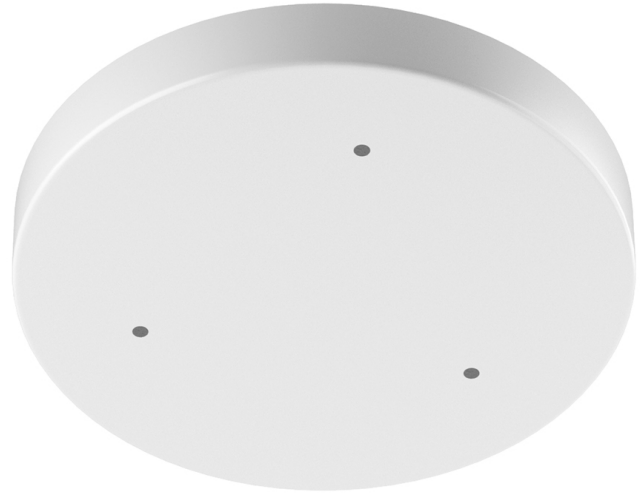

PROJECT
TYPE
SPECIFIER
QUANTITY
DATE

METROPOLIS-Y MODULAR SYSTEM SURFACE

D209901-381-

base number Finish
(Triangle)

DESCRIPTION
Metropolis Modular - Ceiling Holder Round - 381mm / 15" (3 Hole)

1. To build a product code in our configurator select the specify button on the base model # product page
2. To build a manual product code on this datasheet choose from the options listed below in blue font and add the suffix to the base model #

GENERAL
Series: Metropolis
Subseries: Metropolis-Y Modular System
Partner: Zaneen
Division: Design
Installation: Surface
Mounting Location: Ceiling

PHYSICAL
Shape: Rectangle
Diameter (mm): 381
Diameter (in): 15
Height (mm): 50.8
Height (in): 2
Fixture Finish: [BLK](#) / [BRZ](#) / [IND](#) / [WHI](#)
Fixture Material: Aluminum

ELECTRICAL
Lamp Type: LED
Dimming: Tri-Mode (Non-Dimming and Phase Dimming (120Vac only) and 0-10V Dimming)
Driver Included: Yes
Driver Location: Integrated
Driver Type: Constant Current - Universal
Driver Class: Class 2
Input Voltage (V): 120 - 277
Constant Current (MA): 700

RATINGS AND CERTIFICATIONS
Certified By: Certified for North American Standards
IP rating: IP20