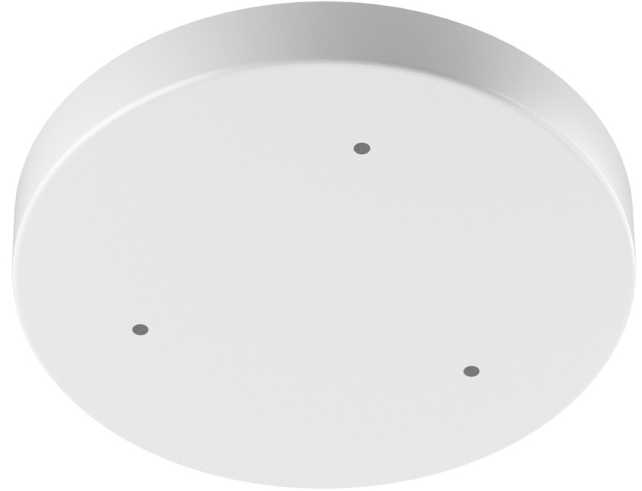

METROPOLIS-Y MODULAR SYSTEM SURFACE

D209901-381-

base number

Finish
(Triangle)

DESCRIPTION

Metropolis Modular - Ceiling Holder Round - 381mm / 15" (3 Hole)

1. To build a product code in our configurator select the specify button on the base model # product page
2. To build a manual product code on this datasheet choose from the options listed below in blue font and add the suffix to the base model #

GENERAL

Series: Metropolis

Subseries: Metropolis-Y Modular System

Partner: Zaneen

Division: Design

Installation: Surface

Mounting Location: Ceiling

PHYSICAL

Shape: Rectangle

Diameter (mm): 381

Diameter (in): 15

Height (mm): 50.8

Height (in): 2

Fixture Finish: [BLK](#) / [BRZ](#) / [IND](#) / [WHI](#)

Fixture Material: Aluminum

ELECTRICAL

Lamp Type: LED

Dimming: Tri-Mode (Non-Dimming and Phase Dimming (120Vac only) and 0-10V Dimming)

Driver Included: Yes

Driver Location: Integrated

Driver Type: Constant Current - Universal

Driver Class: Class 2

Input Voltage (V): 120 - 277

Constant Current (MA): 700

RATINGS AND CERTIFICATIONS

Certified By: Certified for North American Standards

IP rating: IP20