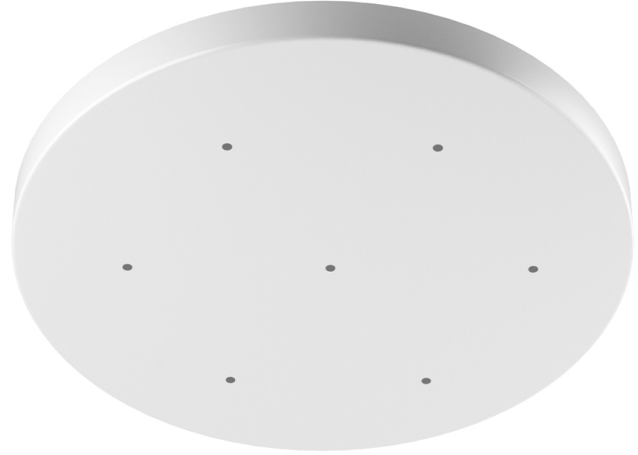

METROPOLIS MODULAR SYSTEM SURFACE

D209901-635-

base number Finish
(Triangle)

PROJECT
TYPE
SPECIFIER
QUANTITY
DATE

DESCRIPTION

Metropolis Modular - Ceiling Holder Round - 635mm / 25" (7 Hole) - Power supply provided is based on 7 LED fixtures (Consult factory for driver details if Blind fixtures chosen in design intent; power supply could vary)

1. To build a product code in our configurator select the specify button on the base model # product page
2. To build a manual product code on this datasheet choose from the options listed below in blue font and add the suffix to the base model #

GENERAL

Series: Metropolis
Subseries: Metropolis Modular System
Brand: Zaneen
Division: Design
Mounting Type: Surface
Mounting Location: Ceiling

PHYSICAL

Shape: Round
Diameter (mm): 635
Diameter (in): 25
Height (mm): 50
Height (in): 2
[Fixture Finish: BLK / BRZ / IND / WHI](#)
Fixture Material: Aluminum

ELECTRICAL

Lamp Type: LED
Dimming: Tri-Mode (Non-Dimming and Phase Dimming (120Vac only) and 0-10V Dimming)
Driver Included: Yes
Driver Location: Integrated
Driver Type: Constant Current - Universal
Driver Class: Class 2
Input Voltage (V): 120 - 277
Constant Current (MA): 700

RATINGS AND CERTIFICATIONS

Certified By: Certified for North American Standards
IP rating: IP20