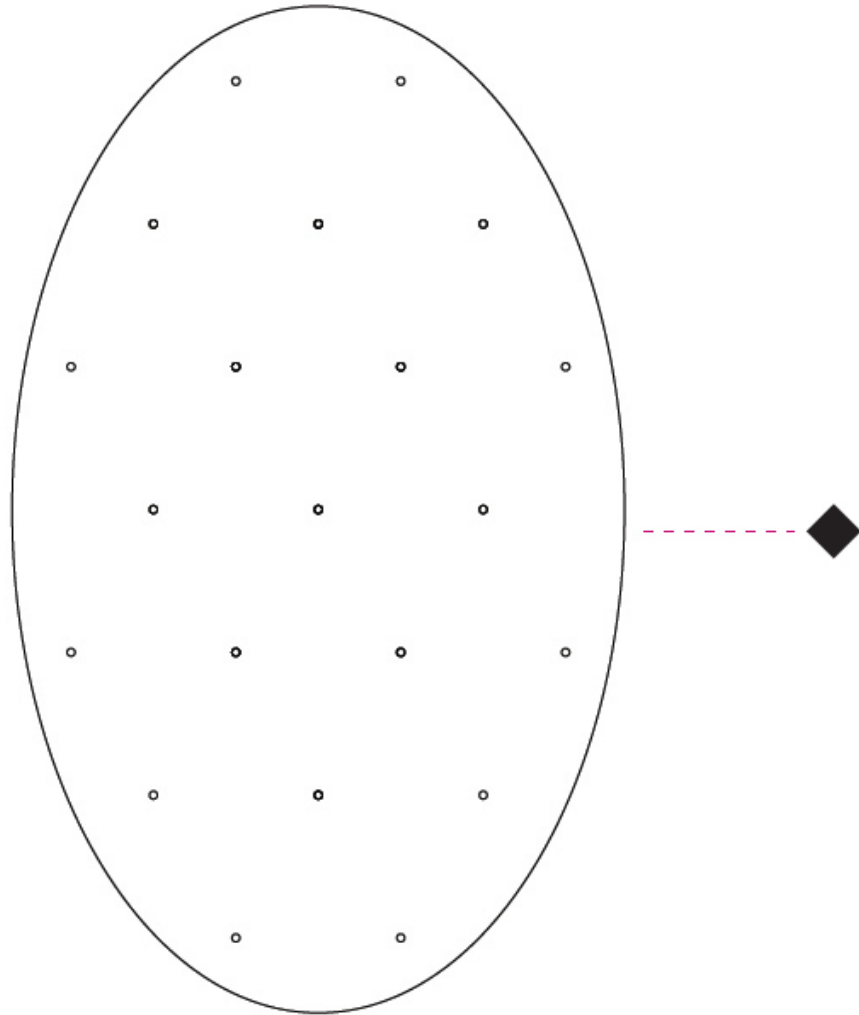

METROPOLIS-Y MODULAR SYSTEM SURFACE

D209902-1269-772-

PROJECT

TYPE

SPECIFIER

QUANTITY

DATE

D