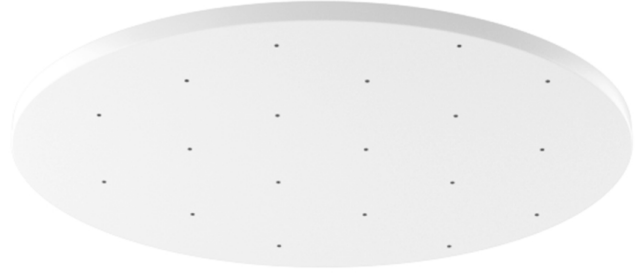

METROPOLIS-Y MODULAR SYSTEM SURFACE

D209902-1269-772-

base number

Finish
(Triangle)

PROJECT

TYPE

SPECIFIER

QUANTITY

DATE

DESCRIPTION

Metropolis Modular - Ceiling Holder Oval - 1269mm / 49 15/16" x 772mm / 30 3/8" (21 Hole) - Power supply provided is based on 21 LED fixtures (Consult factory for driver details if Blind fixtures chosen in design intent; power supply could vary)

1. To build a product code in our configurator select the specify button on the base model # product page
2. To build a manual product code on this datasheet choose from the options listed below in blue font and add the suffix to the base model #

GENERAL

Series: Metropolis

Subseries: Metropolis-Y Modular System

Partner: Zaneen

Division: Design

Installation: Surface

Mounting Location: Ceiling

PHYSICAL

Shape: Oval

Length (mm): 1269

Length (in): 49 ¹⁵/₁₆

Width (mm): 772

Width (in): 30 ³/₈

Height (mm): 50

Height (in): 2

Fixture Finish: [BLK](#) / [BRZ](#) / [IND](#) / [WHI](#)

Fixture Material: Aluminum

ELECTRICAL

Lamp Type: LED

Dimming: Tri-Mode (Non-Dimming and Phase Dimming (120Vac only) and 0-10V Dimming)

Driver Included: Yes

Driver Location: Integrated

Driver Type: Constant Current - Universal

Driver Class: Class 2

Input Voltage (V): 120 - 277

Constant Current (MA): 700

RATINGS AND CERTIFICATIONS

Certified By: Certified for North American Standards

IP rating: IP20