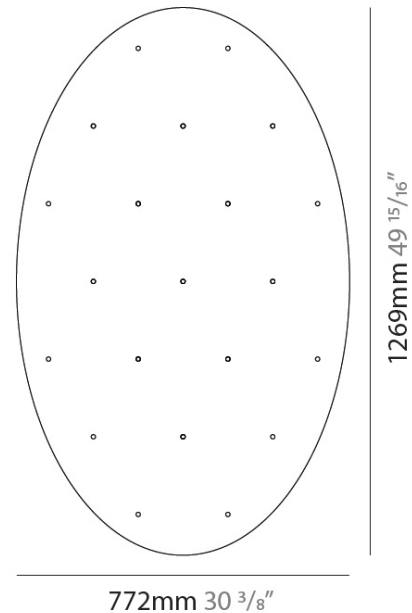

METROPOLIS-Y MODULAR SYSTEM SURFACE

D209902-1269-772-

base number

Finish
(Triangle)

PROJECT

TYPE

SPECIFIER

QUANTITY

DATE

DESCRIPTION

Metropolis Modular - Ceiling Holder Oval - 1269mm / 49 15/16" x 772mm / 30 3/8" (21 Hole) - Power supply provided is based on 21 LED fixtures (Consult factory for driver details if Blind fixtures chosen in design intent; power supply could vary)

1. To build a product code in our configurator select the specify button on the base model # product page
2. To build a manual product code on this datasheet choose from the options listed below in blue font and add the suffix to the base model #

GENERAL

Series: Metropolis

Subseries: Metropolis-Y Modular System

Partner: Zaneen

Division: Design

Installation: Surface

Mounting Location: Ceiling

PHYSICAL

Shape: Oval

Length (mm): 1269

Length (in): 49 ¹⁵/₁₆

Width (mm): 772

Width (in): 30 ³/₈

Height (mm): 50

Height (in): 2

Fixture Finish: [BLK](#) / [BRZ](#) / [IND](#) / [WHI](#)

Fixture Material: Aluminum

ELECTRICAL

Lamp Type: LED

Dimming: Tri-Mode (Non-Dimming and Phase Dimming (120Vac only) and 0-10V Dimming)

Driver Included: Yes

Driver Location: Integrated

Driver Type: Constant Current - Universal

Driver Class: Class 2

Input Voltage (V): 120 - 277

Constant Current (MA): 700

RATINGS AND CERTIFICATIONS

Certified By: Certified for North American Standards

IP rating: IP20