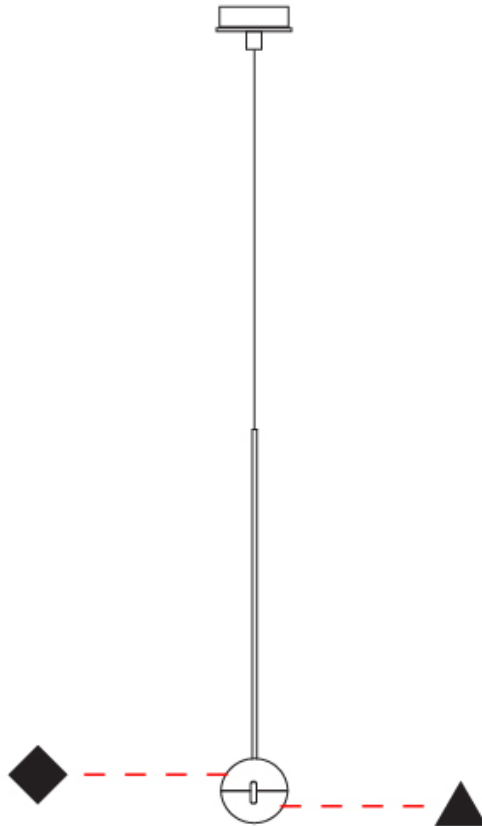

D31012-

PROJECT _____

TYPE _____

SPECIFIER _____

QUANTITY _____

DATE _____

D