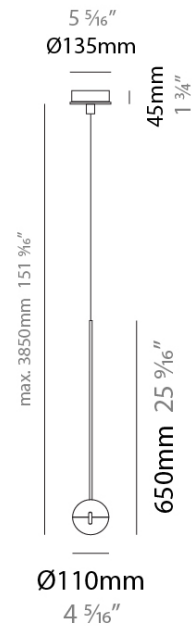

CONVIVIO SUSPENSION

D31012-

base number   Finish
Options

1. To build a product code in our configurator select the specify button on the base model # product page
2. To build a manual product code on this datasheet choose from the options listed below in blue font and add the suffix to the base model #

GENERAL

Series: Convivio
Partner: Cini & Nils
Division: Design
Installation: Suspension
Product Type: Pendant
Mounting Location: Ceiling
Light Distribution: Direct

PHYSICAL

Shape: Round
Diameter (mm): 110
Diameter (in): 4 5/16
Height (mm): 650
Height (in): 25 9/16
Max. Overall Height (mm): 3850
Max. Overall Height (in): 151 5/16
Diffuser: Transparent glass
Fixture Finish: CHR / MBK
Fixture Material: Aluminum / Brass / Steel

ELECTRICAL

Lamp Type: LED
Input Wattage (W): 16
Total Output Wattage (W): 13
Dimming: Non-Dimmable
Driver Included: Yes
Driver Location: Integrated
Driver Type: Constant Current - 120Vac
Driver Class: Class 2
Input Voltage (V): 120 - 277
Constant Current (MA): 350
Upon Request: Integral: 0-10Vdc dimming / Phase dimming 120Vac only / Non-dimming 120/277Vac

LED

Number of LEDs: 1
Color Temperature (°K): 2800
Max. Delivered Lumen (lm): 1170
Nominal Lumen (lm): 1300
CRI: >90 CRI
Lamp Life (hrs): 50000

RATINGS AND CERTIFICATIONS

Certified By: Certified for North American Standards
IP rating: IP20

PROJECT
TYPE
SPECIFIER
QUANTITY
DATE