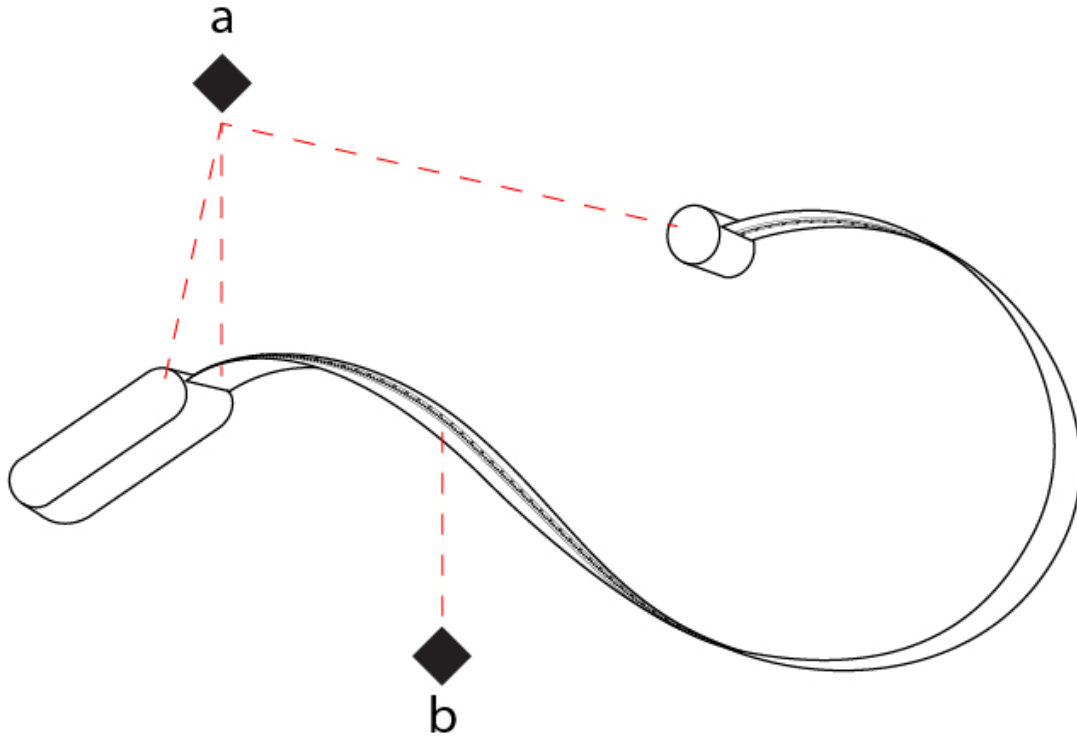

PROJECT _____

TYPE _____

SPECIFIER _____

QUANTITY _____

DATE _____

D