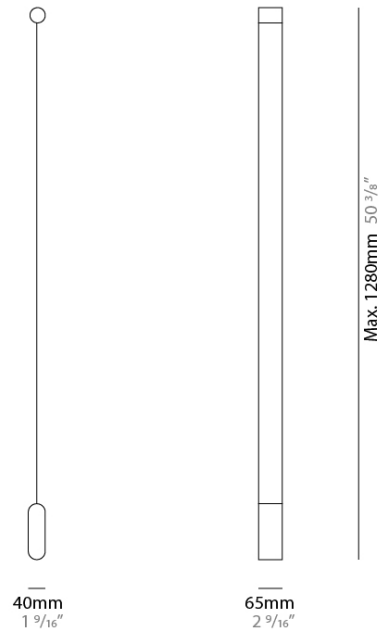

FORMALA SURFACE

D32010-SSB

base number

1. To build a product code in our configurator select the specify button on the base model # product page
2. To build a manual product code on this datasheet choose from the options listed below in blue font and add the suffix to the base model #

GENERAL

Series: Formala
Partner: Cini & Nils
Division: Design
Installation: Surface
Product Type: Wall Surface
Mounting Location: Wall
Light Distribution: Indirect

PHYSICAL

Shape: Curves
Length (mm): 1280
Length (in): 50 ³/₈
Width (mm): 40
Width (in): 1 ⁹/₁₆
Extension (mm): 65
Extension (in): 2 ⁹/₁₆
Fixture Finish: SSB
Fixture Material: Steel / Technopolymers

ELECTRICAL

Lamp Type: LED
Total Output Wattage (W): 24
Dimming: Phase Dimming (120Vac Only)
Driver Included: Yes
Driver Location: Integrated
Driver Type: Constant Voltage - 120Vac
Driver Class: Class 2
Input Voltage (V): 120 - 277
Output Voltage (V): 24
Upon Request: Remote: 0-10Vdc dimming / Non-dimming 120/277Vac

LED

Number of LEDs: 1 Strip
Color Temperature (°K): 2700
Nominal Lumen (lm): 2200
CRI: >80 CRI
Lamp Life (hrs): 50000

RATINGS AND CERTIFICATIONS

Certified By: Certified for North American Standards
IP rating: IP20

PROJECT
TYPE
SPECIFIER
QUANTITY
DATE