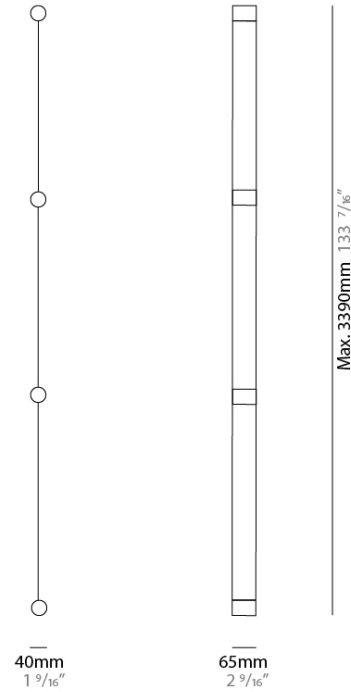

FORMALA SURFACE

D32014-

base number   Finish
Options

1. To build a product code in our configurator select the specify button on the base model # product page
2. To build a manual product code on this datasheet choose from the options listed below in blue font and add the suffix to the base model #

GENERAL

Series: Formala
Brand: Cini & Nils
Division: Design
Mounting Type: Surface
Mounting Location: Wall
Subcategory: Wall Effect

PHYSICAL

Shape: Curves
Length (mm): 3390
Length (in): 133 ⁷/₁₆
Width (mm): 40
Width (in): 1 ⁹/₁₆
Extension (mm): 65
Extension (in): 2 ⁹/₁₆
Light Distribution: Indirect
Fixture Finish: [SSB / SSW](#)
Fixture Material: Steel / Technopolymers

ELECTRICAL

Lamp Type: LED
Total Output Wattage (W): 72
Dimming: Non-Dimming / Phase Dimming (120Vac only) / 0-10V Dimming
Driver Included: No
Driver Location: Remote
Driver Type: Constant Voltage - 120 / 277Vac
Driver Class: Class 2
Input Voltage (V): 120 - 277
Output Voltage (V): 24

LED

Number of LEDs: 3 Strips
Color Temperature (°K): 2700
Nominal Lumen (lm): 3 x 2200
CRI: >80 CRI
Lamp Life (hrs): 50000

RATINGS AND CERTIFICATIONS

Certified By: Certified for North American Standards
IP rating: IP20

PROJECT	_____
TYPE	_____
SPECIFIER	_____
QUANTITY	_____
DATE	_____