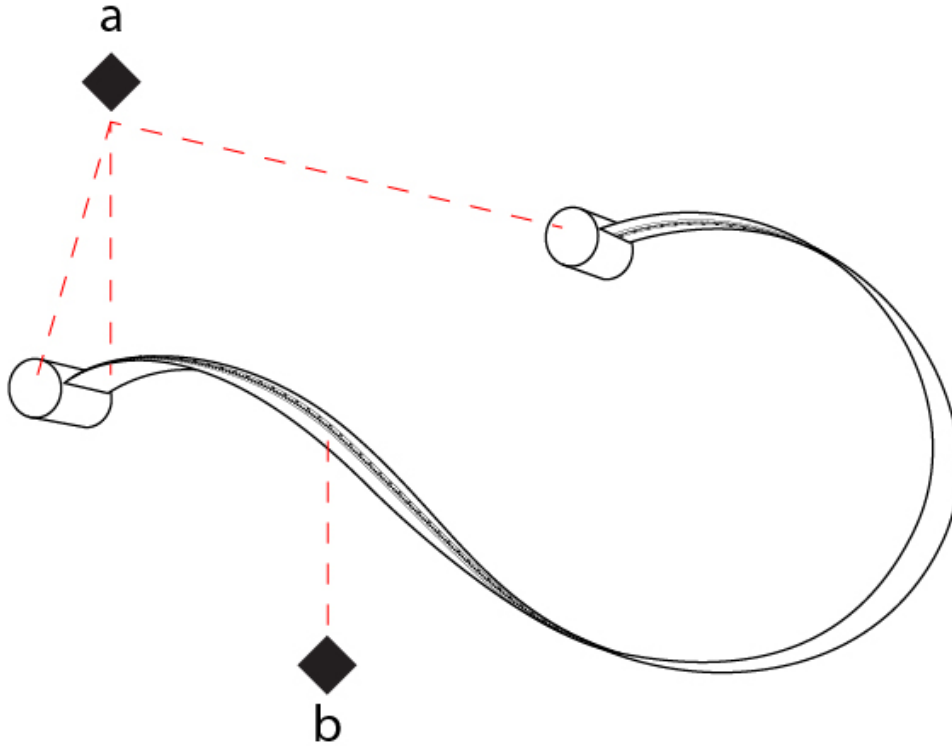

D32014-

PROJECT
TYPE
SPECIFIER
QUANTITY
DATE

D