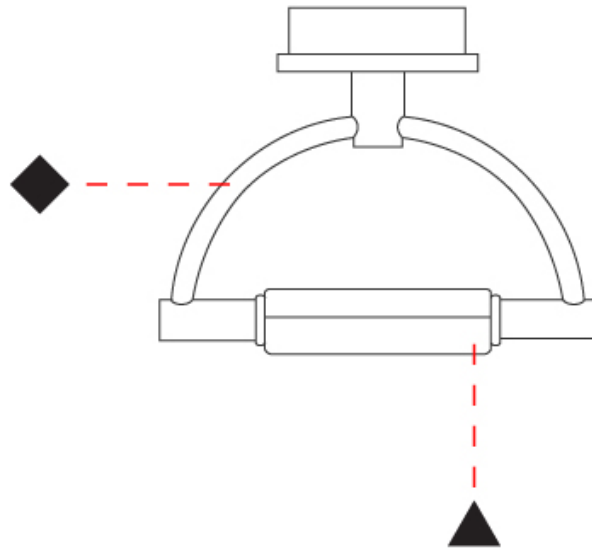

GRADIMINI SURFACE

D32021-

PROJECT

TYPE

SPECIFIER

QUANTITY

DATE

D