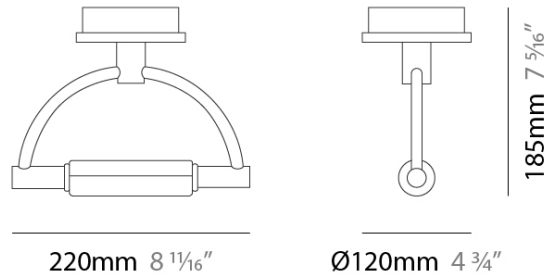

GRADIMINI SURFACE

D32021- -

base number   Finish Options   Glass Options

PROJECT
TYPE
SPECIFIER
QUANTITY
DATE

1. To build a product code in our configurator select the specify button on the base model # product page
2. To build a manual product code on this datasheet choose from the options listed below in blue font and add the suffix to the base model #

GENERAL

Series: Gradimini
Brand: Cini & Nils
Division: Design
Mounting Type: Surface
Mounting Location: Ceiling
Subcategory: Ambient

PHYSICAL

Shape: Abstract
Length (mm): 220
Length (in): 8 ¹¹/₁₆
Width (mm): 120
Width (in): 4 ³/₄
Height (mm): 185
Height (in): 7 ⁵/₁₆
Light Distribution: Indirect
Weight (kg): 0.6
Weight (lbs): 1.32
Diffuser: Opal / Transparent & Opal / Transparent & Screen
Fixture Finish: CHR / SNI
Fixture Material: Metal

ELECTRICAL

Lamp Type: LED
Total Output Wattage (W): 12
Dimming: Non-Dimming / Phase Dimming (120vac Only)
Driver Included: No
Driver Location: Remote
Driver Type: Constant Current - Universal
Driver Class: Class 2
Input Voltage (V): 120 - 277
Constant Current (MA): 600

LED

Number of LEDs: 2
Color Temperature (°K): 2800
Nominal Lumen (lm): 1500
CRI: >80 CRI
Lamp Life (hrs): 50000

RATINGS AND CERTIFICATIONS

Certified By: Certified for North American Standards
IP rating: IP20