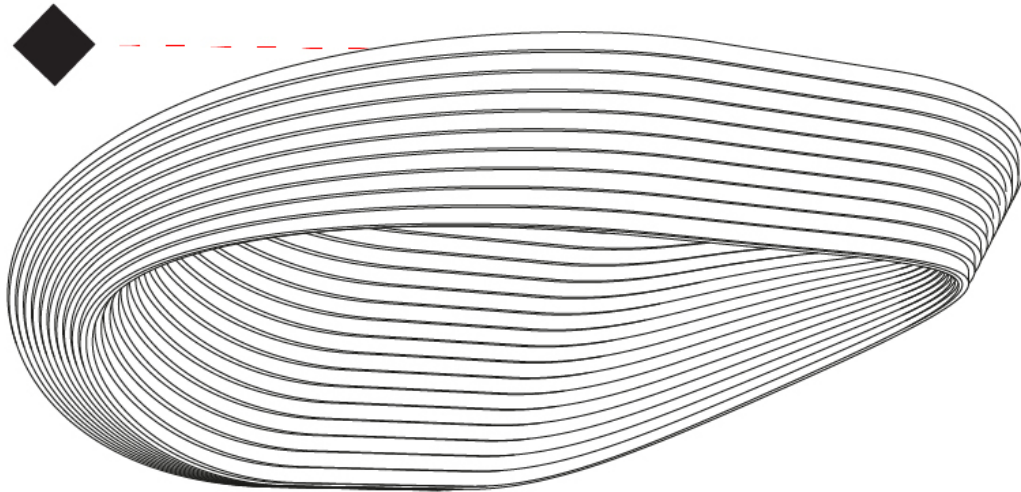

D33004

PROJECT

TYPE

SPECIFIER

QUANTITY

DATE