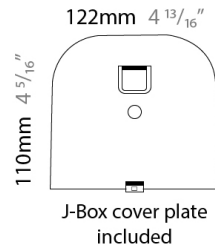

SESTESSA SURFACE

D33004

base number

PROJECT	
TYPE	
SPECIFIER	
QUANTITY	
DATE	

1. To build a product code in our configurator select the specify button on the base model # product page
2. To build a manual product code on this datasheet choose from the options listed below in blue font and add the suffix to the base model #

GENERAL

Series: Sestessa
Brand: Cini & Nils
Division: Design
Mounting Type: Surface
Mounting Location: Wall
Subcategory: Ambient

PHYSICAL

Length (mm): 330
Length (in): 13
Height (mm): 110
Height (in): 4 ⁵/₁₆
Extension (mm): 240
Extension (in): 9 ⁷/₁₆
Light Distribution: Indirect
Fixture Finish: WHI
Fixture Material: Aluminum

ELECTRICAL

Lamp Type: LED
Total Output Wattage (W): 20
Dimming: Tri-Mode (Non-Dimming and Phase Dimming (120Vac only) and 0-10V Dimming)
Driver Included: Yes
Driver Location: Integrated
Driver Type: Constant Current - Universal
Driver Class: Class 2
Input Voltage (V): 120 - 277
Constant Current (MA): 500

LED

Number of LEDs: 1
Color Temperature (°K): 2800
Nominal Lumen (lm): 2000
CRI: >80 CRI
Lamp Life (hrs): 50000

RATINGS AND CERTIFICATIONS

Certified By: Certified for North American Standards
IP rating: IP20