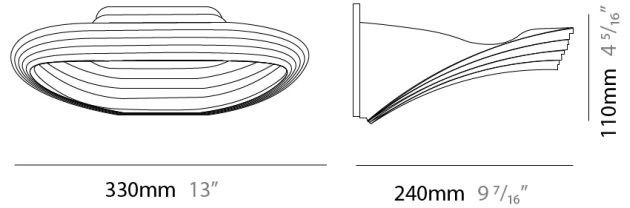

SESTESSA SURFACE

D33004

base number

PROJECT	
TYPE	
SPECIFIER	
QUANTITY	
DATE	

1. To build a product code in our configurator select the specify button on the base model # product page
2. To build a manual product code on this datasheet choose from the options listed below in blue font and add the suffix to the base model #

GENERAL

Series: Sestessa
Brand: Cini & Nils
Division: Design
Mounting Type: Surface
Mounting Location: Wall
Subcategory: Ambient

PHYSICAL

Length (mm): 330
Length (in): 13
Height (mm): 110
Height (in): 4 ⁵/₁₆
Extension (mm): 240
Extension (in): 9 ⁷/₁₆
Light Distribution: Indirect
Fixture Finish: WHI
Fixture Material: Aluminum

ELECTRICAL

Lamp Type: LED
Total Output Wattage (W): 20
Dimming: Tri-Mode (Non-Dimming and Phase Dimming (120Vac only) and 0-10V Dimming)
Driver Included: Yes
Driver Location: Integrated
Driver Type: Constant Current - Universal
Driver Class: Class 2
Input Voltage (V): 120 - 277
Constant Current (MA): 500

LED

Number of LEDs: 1
Color Temperature (°K): 2800
Nominal Lumen (lm): 2000
CRI: >80 CRI
Lamp Life (hrs): 50000

RATINGS AND CERTIFICATIONS

Certified By: Certified for North American Standards
IP rating: IP20