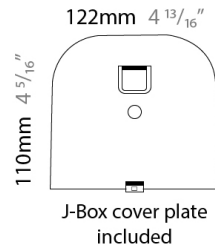

SESTESSA SURFACE

D33005

base number

1. To build a product code in our configurator select the specify button on the base model # product page
2. To build a manual product code on this datasheet choose from the options listed below in blue font and add the suffix to the base model #

GENERAL

Series: Sestessa
Brand: Cini & Nils
Division: Design
Mounting Type: Surface
Mounting Location: Wall
Subcategory: Ambient

PHYSICAL

Length (mm): 330
Length (in): 13
Height (mm): 110
Height (in): 4 ⁵/₁₆
Extension (mm): 240
Extension (in): 9 ⁷/₁₆
Light Distribution: Indirect
Fixture Finish: WHI
Fixture Material: Aluminum

ELECTRICAL

Lamp Type: LED
Total Output Wattage (W): 20
Dimming: Tri-Mode (Non-Dimming and Phase Dimming (120Vac only) and 0-10V Dimming)
Driver Included: Yes
Driver Location: Integrated
Driver Type: Constant Current - Universal
Driver Class: Class 2
Input Voltage (V): 120 - 277
Constant Current (MA): 500

LED

Number of LEDs: 1
Color Temperature (°K): 2800
Nominal Lumen (lm): 1700
CRI: >95 CRI
Lamp Life (hrs): 50000

RATINGS AND CERTIFICATIONS

Certified By: Certified for North American Standards
IP rating: IP20

PROJECT	
TYPE	
SPECIFIER	
QUANTITY	
DATE