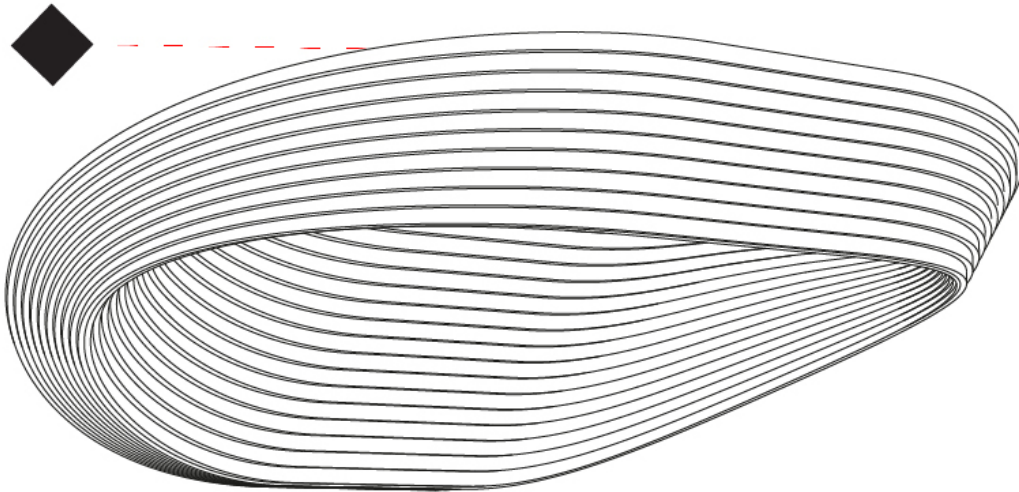

PROJECT	
TYPE	
SPECIFIER	
QUANTITY	
DATE	

D33005

PROJECT

TYPE

SPECIFIER

QUANTITY

DATE

SESTESSA SURFACE COLOR FINISH CHART