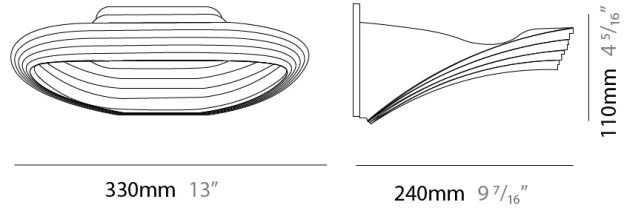

SESTESSA SURFACE

D33005

base number

1. To build a product code in our configurator select the specify button on the base model # product page
2. To build a manual product code on this datasheet choose from the options listed below in blue font and add the suffix to the base model #

GENERAL

Series: Sestessa
Brand: Cini & Nils
Division: Design
Mounting Type: Surface
Mounting Location: Wall
Subcategory: Ambient

PHYSICAL

Length (mm): 330
Length (in): 13
Height (mm): 110
Height (in): 4 ⁵/₁₆
Extension (mm): 240
Extension (in): 9 ⁷/₁₆
Light Distribution: Indirect
Fixture Finish: WHI
Fixture Material: Aluminum

ELECTRICAL

Lamp Type: LED
Total Output Wattage (W): 20
Dimming: Tri-Mode (Non-Dimming and Phase Dimming (120Vac only) and 0-10V Dimming)
Driver Included: Yes
Driver Location: Integrated
Driver Type: Constant Current - Universal
Driver Class: Class 2
Input Voltage (V): 120 - 277
Constant Current (MA): 500

LED

Number of LEDs: 1
Color Temperature (°K): 2800
Nominal Lumen (lm): 1700
CRI: >95 CRI
Lamp Life (hrs): 50000

RATINGS AND CERTIFICATIONS

Certified By: Certified for North American Standards
IP rating: IP20

PROJECT	
TYPE	
SPECIFIER	
QUANTITY	
DATE