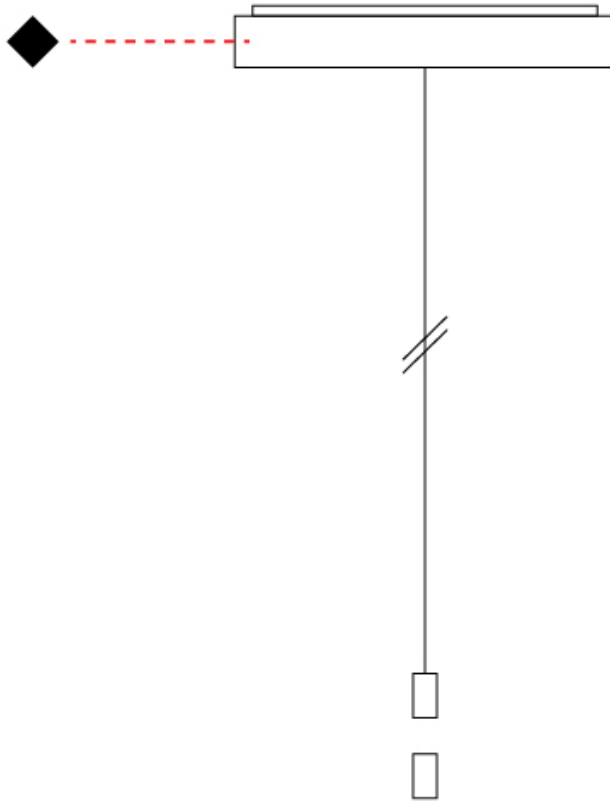

PROJECT

TYPE

SPECIFIER

QUANTITY

DATE

D