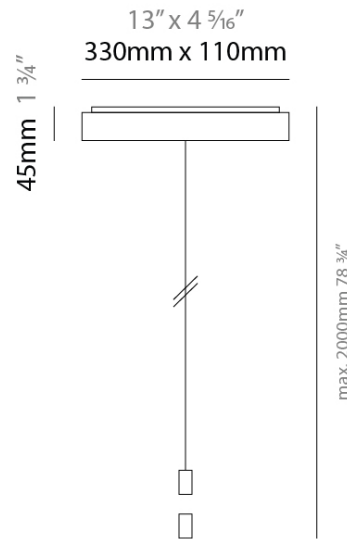

ACQUA

D39000-

base number   Finish
Options

PROJECT	_____
TYPE	_____
SPECIFIER	_____
QUANTITY	_____
DATE	_____

DESCRIPTION

Acqua - Pendant - Oblong Canopy - 1 Cable - Includes Driver

1. To build a product code in our configurator select the specify button on the base model # product page
2. To build a manual product code on this datasheet choose from the options listed below in blue font and add the suffix to the base model #

GENERAL

Series: Acqua _____
Subseries: Acqua _____
Brand: Cini & Nils _____
Division: Design _____
Mounting Location: Ceiling _____
Subcategory: Modular Systems _____

PHYSICAL

Shape: Oblong _____
Length (mm): 330 _____
Length (in): 13 _____
Width (mm): 110 _____
Width (in): 4 ⁷/₁₆ _____
Height (mm): 45 _____
Height (in): 1 ³/₄ _____
Fixture Finish: WHI / MGD / MSI _____
Fixture Material: Aluminum _____

ELECTRICAL

Lamp Type: LED _____
Dimming: Non-Dimming / Phase Dimming (120Vac only) / 0-10V Dimming _____
Driver Included: Yes _____
Driver Location: Integrated _____
Driver Type: Constant Voltage - 120 / 277Vac _____
Driver Class: Class 2 _____
Input Voltage (V): 120 - 277 _____
Output Voltage (V): 24 _____

LED

Number of LEDs: 1 _____

RATINGS AND CERTIFICATIONS

Certified By: Certified for North American Standards _____
IP rating: IP20 _____