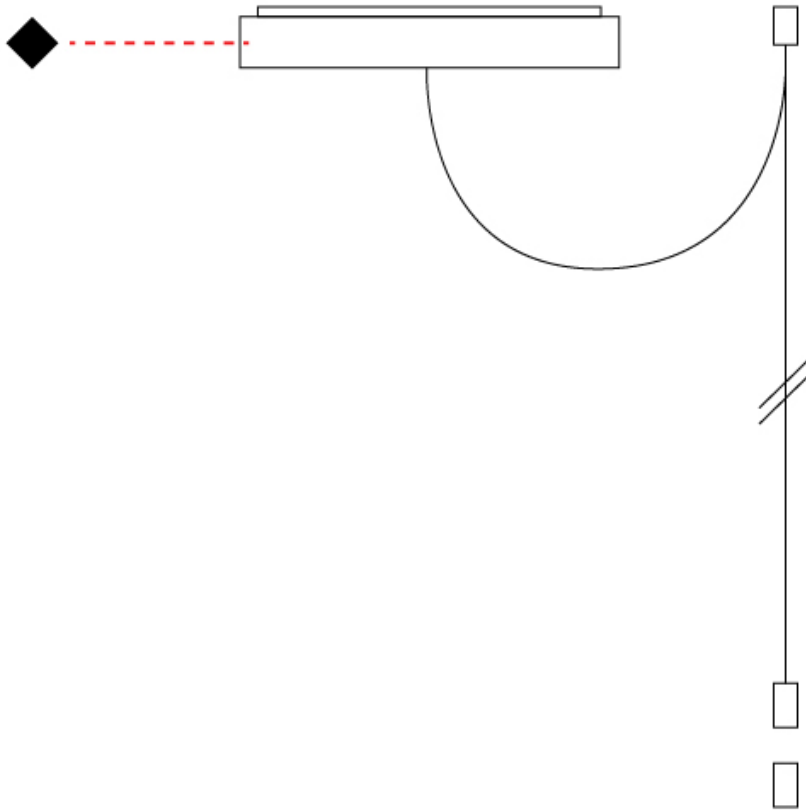

PROJECT
TYPE
SPECIFIER
QUANTITY
DATE