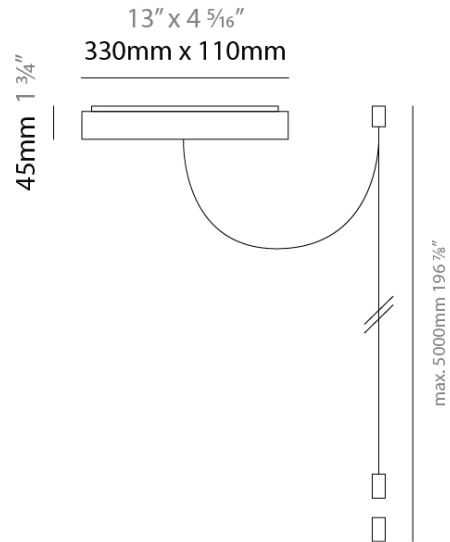

PROJECT	_____
TYPE	_____
SPECIFIER	_____
QUANTITY	_____
DATE	_____

ACQUA

D39003-

base number   Finish
Options

DESCRIPTION

Acqua - Pendant - Oblong Canopy - 1 Cable with Swag Mount - Includes Driver

1. To build a product code in our configurator select the specify button on the base model # product page
2. To build a manual product code on this datasheet choose from the options listed below in blue font and add the suffix to the base model #

GENERAL

Series: Acqua _____
Subseries: Acqua _____
Brand: Cini & Nils _____
Division: Design _____
Mounting Location: Ceiling _____
Subcategory: Modular Systems _____

PHYSICAL

Shape: Oblong _____
Length (mm): 330 _____
Length (in): 13 _____
Width (mm): 110 _____
Width (in): 4 ⁵/₁₆ _____
Height (mm): 45 _____
Height (in): 1 ³/₄ _____
Fixture Finish: WHI / MGD / MSI _____
Fixture Material: Aluminum _____

ELECTRICAL

Lamp Type: LED _____
Dimming: Non-Dimming / Phase Dimming (120Vac only) / 0-10V Dimming _____
Driver Included: Yes _____
Driver Location: Integrated _____
Driver Type: Constant Voltage - 120 / 277Vac _____
Driver Class: Class 2 _____
Input Voltage (V): 120 - 277 _____
Output Voltage (V): 24 _____

RATINGS AND CERTIFICATIONS

Certified By: Certified for North American Standards _____
IP rating: IP20 _____