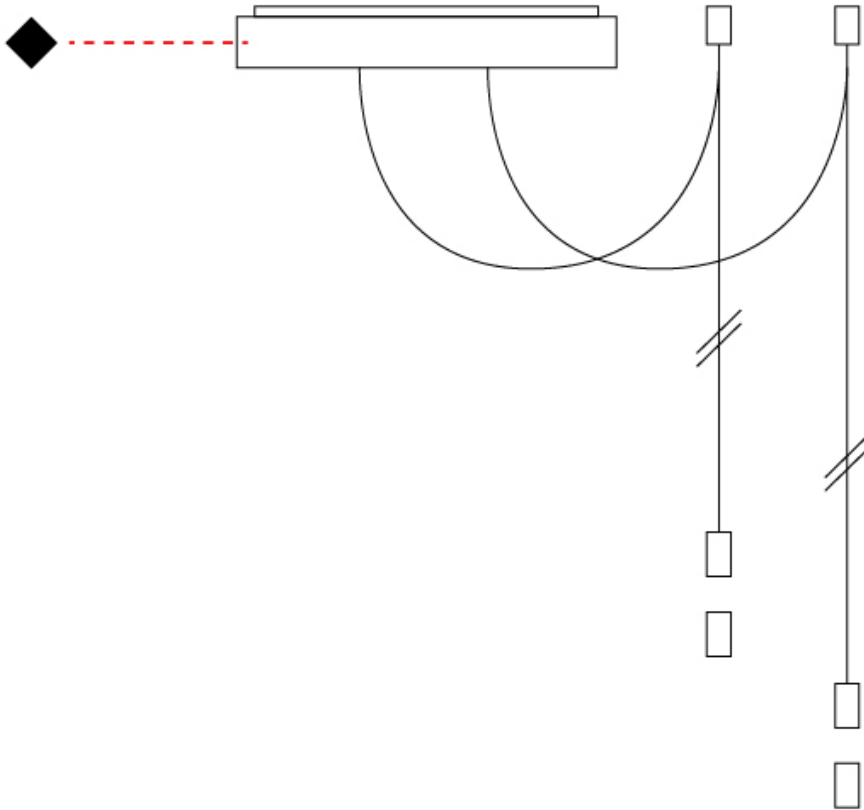

PROJECT _____

TYPE _____

SPECIFIER _____

QUANTITY _____

DATE _____

D