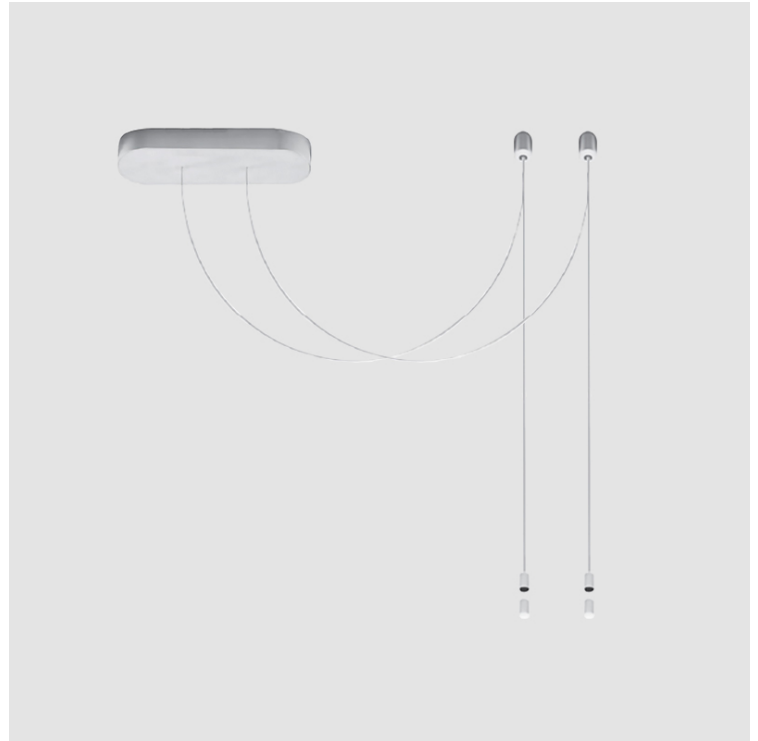

ACQUA

D39004-

base number _____
Finish _____
Options _____

DESCRIPTION

Acqua - Pendant - Oblong Canopy - 2 Cables with Swag Mount - Includes Driver

1. To build a product code in our configurator select the specify button on the base model # product page
2. To build a manual product code on this datasheet choose from the options listed below in blue font and add the suffix to the base model #

GENERAL

Series: Acqua _____
Subseries: Acqua _____
Brand: Cini & Nils _____
Division: Design _____
Mounting Location: Ceiling _____
Subcategory: Modular _____

PHYSICAL

Shape: Oblong _____
Length (mm): 330 _____
Length (in): 13 _____
Width (mm): 110 _____
Width (in): 4 ⁵/₁₆ _____
Height (mm): 45 _____
Height (in): 1 ³/₄ _____
Fixture Finish: WHI / MGD / MSI _____
Fixture Material: Aluminum _____

ELECTRICAL

Lamp Type: LED _____
Dimming: Non-Dimming / Phase Dimming (120Vac only) / 0-10V Dimming _____
Driver Included: Yes _____
Driver Location: Integrated _____
Driver Type: Constant Voltage - 120 / 277Vac _____
Driver Class: Class 2 _____
Input Voltage (V): 120 - 277 _____
Output Voltage (V): 24 _____

RATINGS AND CERTIFICATIONS

Certified By: Certified for North American Standards _____
IP rating: IP20 _____