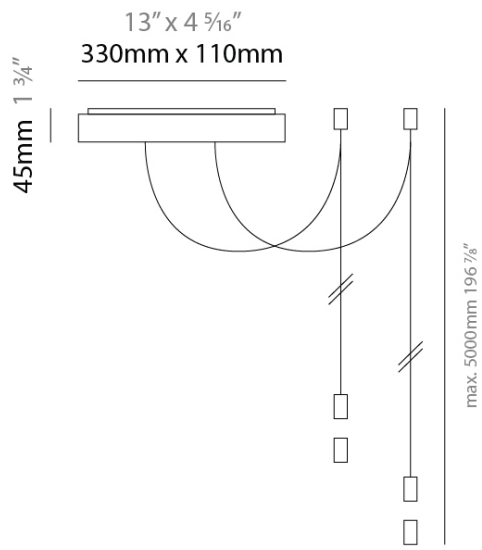

PROJECT	_____
TYPE	_____
SPECIFIER	_____
QUANTITY	_____
DATE	_____

ACQUA

D39004-

base number   Finish
Options

DESCRIPTION
Acqua - Pendant - Oblong Canopy - 2 Cables with Swag Mount - Includes Driver

1. To build a product code in our configurator select the specify button on the base model # product page
2. To build a manual product code on this datasheet choose from the options listed below in blue font and add the suffix to the base model #

GENERAL
Series: Acqua _____
Subseries: Acqua _____
Partner: Cini & Nils _____
Division: Design _____
Product Type: Clusters _____
Mounting Location: Ceiling _____

PHYSICAL
Shape: Oblong _____
Length (mm): 330 _____
Length (in): 13 _____
Width (mm): 110 _____
Width (in): 4 ⁵/₁₆ _____
Height (mm): 45 _____
Height (in): 1 ³/₄ _____
Fixture Finish: WHI / MGD / MSI _____
Fixture Material: Aluminum _____

ELECTRICAL
Lamp Type: LED _____
Dimming: Non-Dimming / Phase Dimming (120Vac only) / 0-10V Dimming _____
Driver Included: Yes _____
Driver Location: Integrated _____
Driver Type: Constant Voltage - 120 / 277Vac _____
Driver Class: Class 2 _____
Input Voltage (V): 120 - 277 _____
Output Voltage (V): 24 _____

RATINGS AND CERTIFICATIONS
Certified By: Certified for North American Standards _____
IP rating: IP20 _____