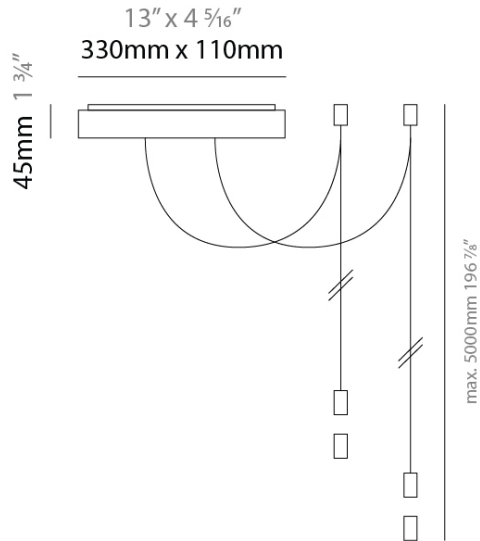

ACQUA

D39004-

base number _____
Finish _____
Options _____

DESCRIPTION

Acqua - Pendant - Oblong Canopy - 2 Cables with Swag Mount - Includes Driver

1. To build a product code in our configurator select the specify button on the base model # product page
2. To build a manual product code on this datasheet choose from the options listed below in blue font and add the suffix to the base model #

GENERAL

Series: Acqua _____
Subseries: Acqua _____
Brand: Cini & Nils _____
Division: Design _____
Mounting Location: Ceiling _____
Subcategory: Modular _____

PHYSICAL

Shape: Oblong _____
Length (mm): 330 _____
Length (in): 13 _____
Width (mm): 110 _____
Width (in): 4 ⁵/₁₆ _____
Height (mm): 45 _____
Height (in): 1 ³/₄ _____
Fixture Finish: WHI / MGD / MSI _____
Fixture Material: Aluminum _____

ELECTRICAL

Lamp Type: LED _____
Dimming: Non-Dimming / Phase Dimming (120Vac only) / 0-10V Dimming _____
Driver Included: Yes _____
Driver Location: Integrated _____
Driver Type: Constant Voltage - 120 / 277Vac _____
Driver Class: Class 2 _____
Input Voltage (V): 120 - 277 _____
Output Voltage (V): 24 _____

RATINGS AND CERTIFICATIONS

Certified By: Certified for North American Standards _____
IP rating: IP20 _____