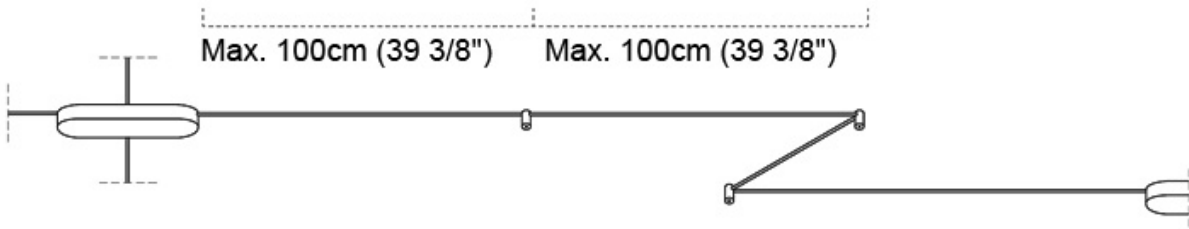

ACQUA

D39008

base number

DESCRIPTION

Cable - Cable - White - Per Meter

- To build a product code in our configurator select the specify button on the base model # product page
- To build a manual product code on this datasheet choose from the options listed below in blue font and add the suffix to the base model #

Length (in): Max 39 3/8

RATINGS AND CERTIFICATIONS

Certified By: Certified for North American Standards

IP rating: IP20

Min. 100cm (39 3/8")

PROJECT	_____
TYPE	_____
SPECIFIER	_____
QUANTITY	_____
DATE	_____