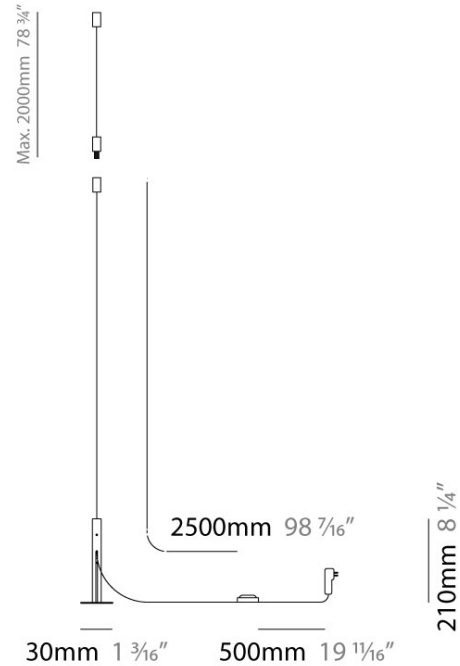

ACQUA

D39023-

base number   Finish
Options

DESCRIPTION

Acqua Filo - Portable - Suspension - Cable with Counter Weight, Switch and Plug - Max 3x 5.6W LED - 1-3 fixture bodies (Uplight and / or Downlight)

1. To build a product code in our configurator select the specify button on the base model # product page
2. To build a manual product code on this datasheet choose from the options listed below in blue font and add the suffix to the base model #

GENERAL

Series: Acqua
Subseries: Acqua
Partner: Cini & Nils
Division: Design
Product Type: Clusters
Mounting Location: Ceiling

PHYSICAL

Diameter (mm): 30
Diameter (in): 3 1/8
Length (in): 3
Height (mm): 210
Height (in): 8 1/4
Max. Overall Height (mm): 2210
Max. Overall Height (in): 87
Fixture Finish: WHI / MGD / MSI
Fixture Material: Aluminum

ELECTRICAL

Lamp Type: LED
Input Wattage (W): 5.6-16.8
Total Output Wattage (W): 4.65-13.95
Dimming: Non-Dimmable
Driver Location: Inline Transformer Plug
Input Voltage (V): 120

LED

Number of LEDs: 1-3
Lamp Life (hrs): 50000

RATINGS AND CERTIFICATIONS

Certified By: Certified for North American Standards
IP rating: IP20