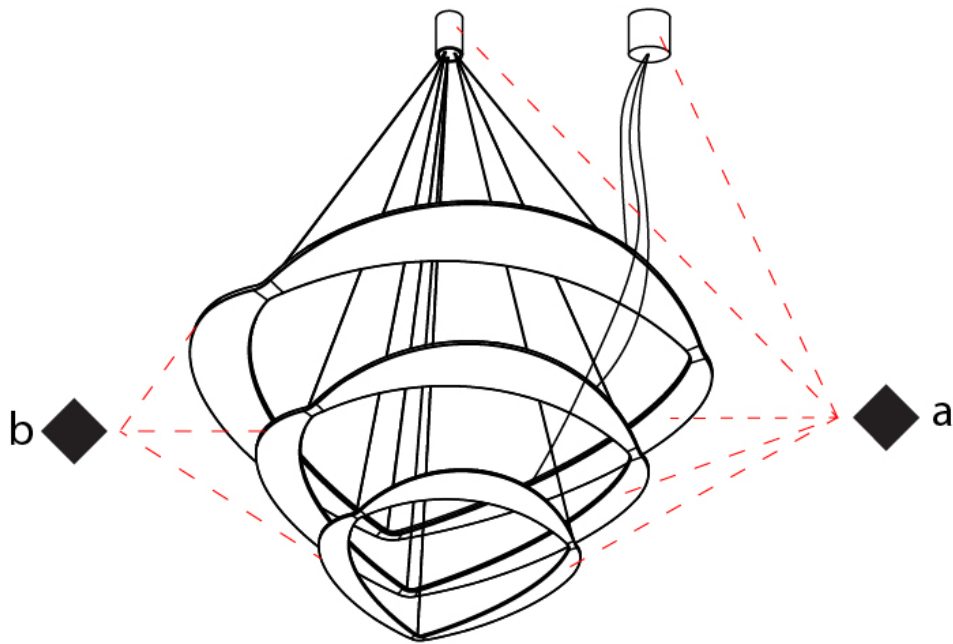

DIADEMA 3 DECENTRATED BASE SUSPENSION

D41011-

D