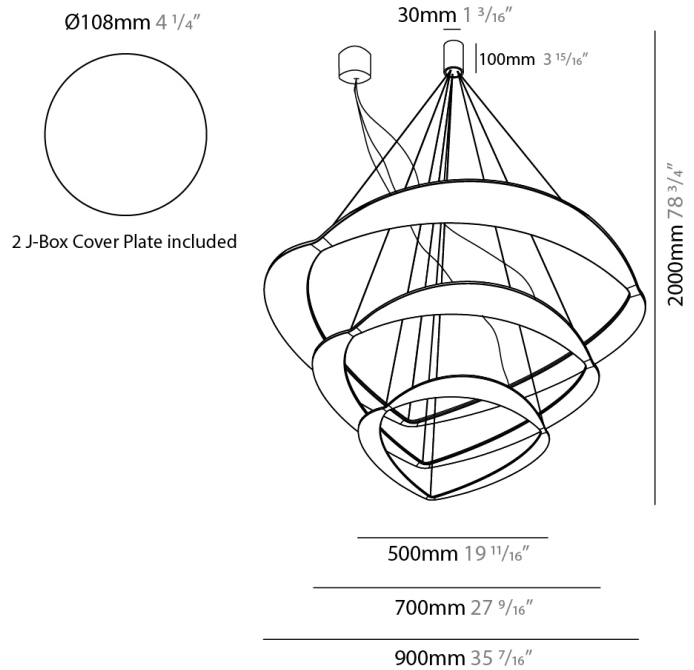

PROJECT	_____
TYPE	_____
SPECIFIER	_____
QUANTITY	_____
DATE	_____

DIADEMA 3 DECENTRATED BASE SUSPENSION

D41011-

base number   Finish
Options

1. To build a product code in our configurator select the specify button on the base model # product page
2. To build a manual product code on this datasheet choose from the options listed below in blue font and add the suffix to the base model #

GENERAL

Series: Diadema
Subseries: Diadema 3 Decentrated Base
Partner: Icone
Division: Design
Installation: Suspension
Product Type: Pendant
Mounting Location: Ceiling
Light Distribution: Indirect

PHYSICAL

Shape: Abstract
Diameter (mm): 900
Diameter (in): 35 7/16
Height (mm): 2000
Height (in): 78 3/4
Fixture Finish: WHI / WAM / GLF
Fixture Material: Aluminum

ELECTRICAL

Lamp Type: LED
Input Wattage (W): 3x33
Total Output Wattage (W): 84
Dimming: Non-Dimming / Phase Dimming (120Vac only) / 0-10V Dimming
Driver Included: Yes
Driver Location: Remote
Driver Type: Constant Current - Universal
Driver Class: Class 2
Input Voltage (V): 120 - 277
Constant Current (MA): 1400

LED

Color Temperature (°K): 3000
Nominal Lumen (lm): 16575
CRI: >90 CRI
Lamp Life (hrs): 50000

RATINGS AND CERTIFICATIONS

Certified By: Certified for North American Standards
IP rating: IP20