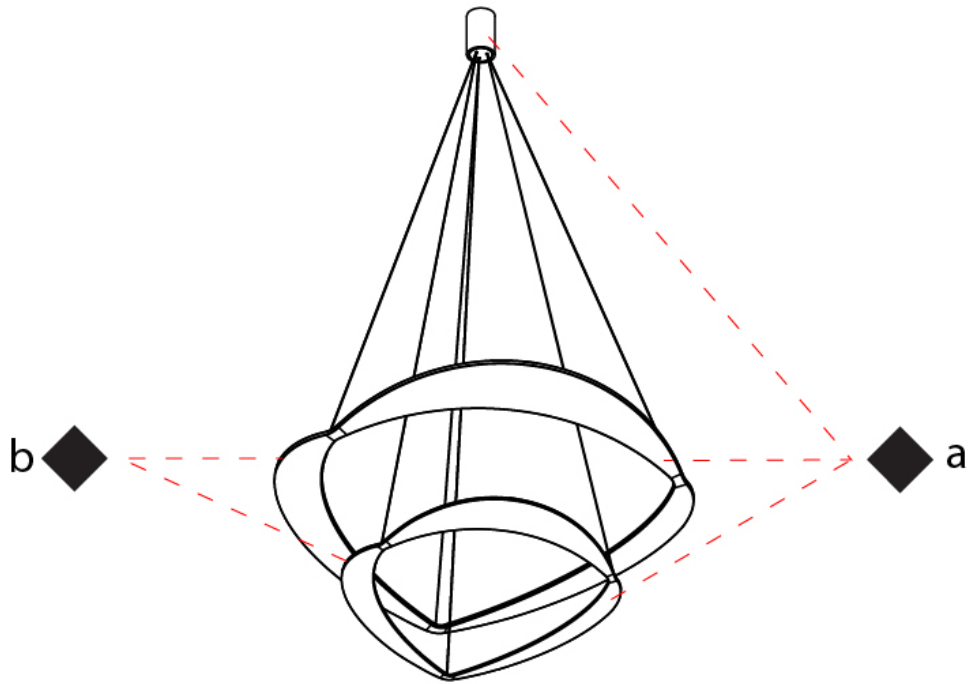

DIADEMA 2 SUSPENSION

D41014-

PROJECT

TYPE

SPECIFIER

QUANTITY

DATE