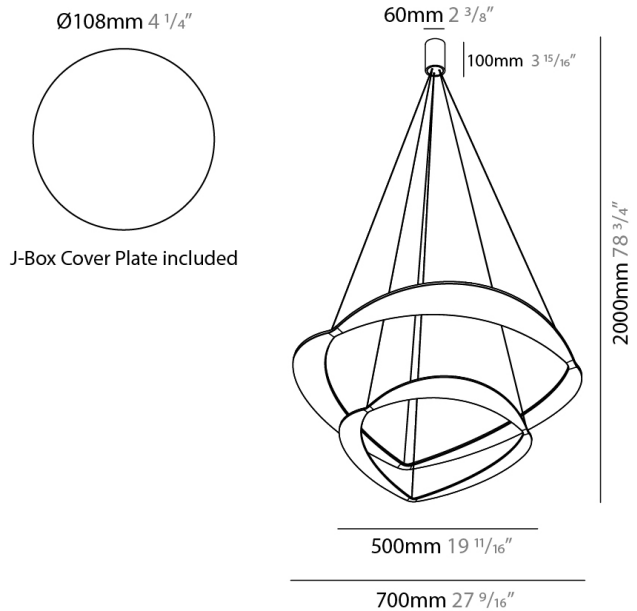

DIADEMA 2 SUSPENSION

D41014-

base number   Finish
Options

PROJECT	_____
TYPE	_____
SPECIFIER	_____
QUANTITY	_____
DATE	_____

1. To build a product code in our configurator select the specify button on the base model # product page
2. To build a manual product code on this datasheet choose from the options listed below in blue font and add the suffix to the base model #

GENERAL

Series: Diadema _____
Subseries: Diadema 2 _____
Partner: Icone _____
Division: Design _____
Installation: Suspension _____
Product Type: Pendant _____
Mounting Location: Ceiling _____
Light Distribution: Indirect _____

PHYSICAL

Shape: Abstract _____
Diameter (mm): 700 _____
Diameter (in): 27 ⁹/₁₆ _____
Height (mm): 2000 _____
Height (in): 78 ³/₄ _____
Fixture Finish: WHI / WAM / GLF _____
Fixture Material: Aluminum _____

ELECTRICAL

Lamp Type: LED _____
Total Output Wattage (W): 105 _____
Dimming: Electronic Low Voltage Dimming _____
Input Voltage (V): 120Vac Direct Line _____

LED

Color Temperature (°K): 3000 _____
Nominal Lumen (lm): 8925 _____
CRI: >90 CRI _____
Lamp Life (hrs): 50000 _____

RATINGS AND CERTIFICATIONS

Certified By: Certified for North American Standards _____
IP rating: IP20 _____