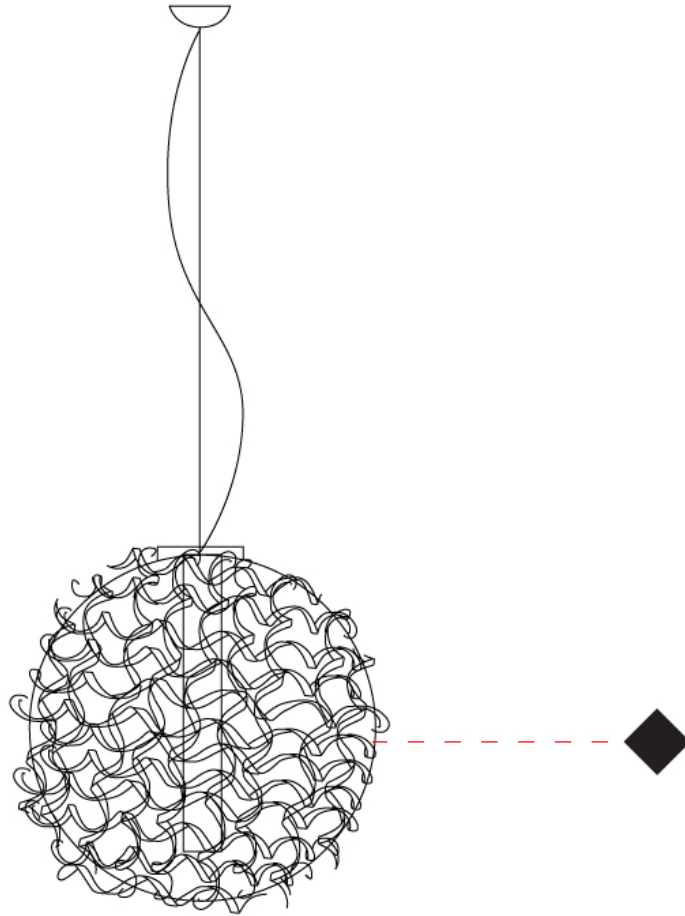

D41021-

PROJECT

TYPE

SPECIFIER

QUANTITY

DATE

D