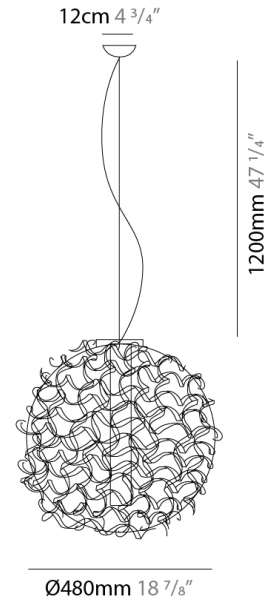

SALSOLA SUSPENSION

D41021-

base number   Finish
Options

1. To build a product code in our configurator select the specify button on the base model # product page
2. To build a manual product code on this datasheet choose from the options listed below in blue font and add the suffix to the base model #

GENERAL

Series: Salsola
Partner: Icone
Division: Design
Installation: Suspension
Product Type: Pendant
Mounting Location: Ceiling

PHYSICAL

Shape: Abstract
Diameter (mm): 480
Diameter (in): 18 7/8
Height (mm): 1200
Height (in): 47 1/4
Fixture Finish: [WHI / OBN](#)
Fixture Material: Aluminum

ELECTRICAL

Number of Lamps: 1
Lamp Type: LED Retrofit
Lamp Shape: A19
Bulb Included: Bulb Not Included
Max. Wattage Per Lamp (W): 15
Lamp Base: E26
Input Voltage (V): 120
Upon Request: 277Vac / GU214

RATINGS AND CERTIFICATIONS

Certified By: Certified for North American Standards
IP rating: IP20

PROJECT
TYPE
SPECIFIER
QUANTITY
DATE