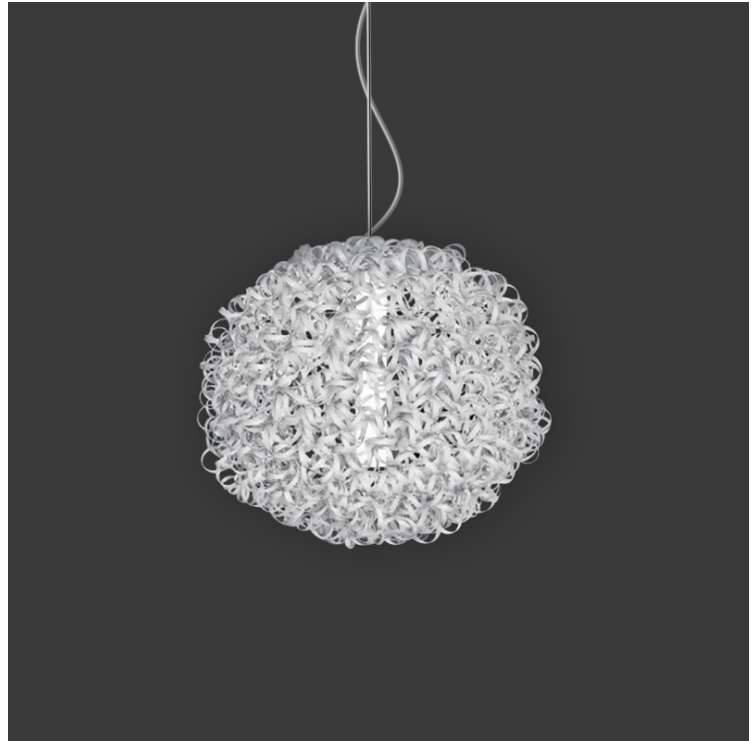

SALSOLA SUSPENSION

D41021-

base number   Finish
Options

1. To build a product code in our configurator select the specify button on the base model # product page
2. To build a manual product code on this datasheet choose from the options listed below in blue font and add the suffix to the base model #

GENERAL

Series: Salsola
Partner: Icone
Division: Design
Installation: Suspension
Product Type: Pendant
Mounting Location: Ceiling

PHYSICAL

Shape: Abstract
Diameter (mm): 480
Diameter (in): 18 7/8
Height (mm): 1200
Height (in): 47 1/4
Fixture Finish: WHI / OBN
Fixture Material: Aluminum

ELECTRICAL

Number of Lamps: 1
Lamp Type: LED Retrofit
Lamp Shape: A19
Bulb Included: Bulb Not Included
Max. Wattage Per Lamp (W): 15
Lamp Base: E26
Input Voltage (V): 120
Upon Request: 277Vac / GU214

RATINGS AND CERTIFICATIONS

Certified By: Certified for North American Standards
IP rating: IP20

PROJECT
TYPE
SPECIFIER
QUANTITY
DATE