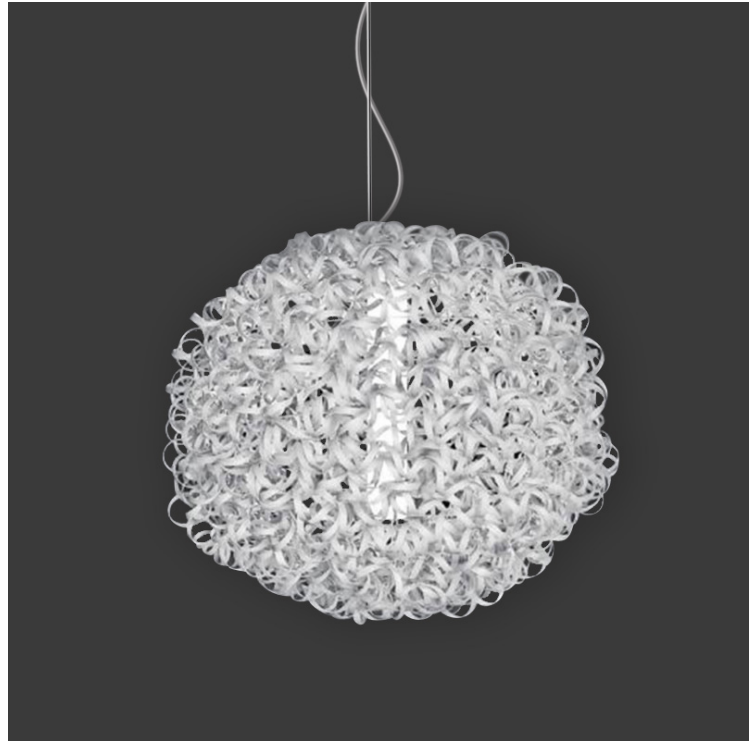

SALSOLA SUSPENSION

D41023-

base number   Finish
Options

1. To build a product code in our configurator select the specify button on the base model # product page
2. To build a manual product code on this datasheet choose from the options listed below in blue font and add the suffix to the base model #

GENERAL

Series: Salsola
Partner: Icone
Division: Design
Installation: Suspension
Product Type: Pendant
Mounting Location: Ceiling

PHYSICAL

Shape: Abstract
Diameter (mm): 850
Diameter (in): 33 ⁷/₁₆
Height (mm): 1200
Height (in): 47 ¹/₄
[Fixture Finish: WHI / OBN](#)
Fixture Material: Aluminum

ELECTRICAL

Number of Lamps: 1
Lamp Type: LED Retrofit
Lamp Shape: A19
Bulb Included: Bulb Not Included
Max. Wattage Per Lamp (W): 15
Lamp Base: E26
Input Voltage (V): 120
Upon Request: 277Vac / GU24

RATINGS AND CERTIFICATIONS

Certified By: Certified for North American Standards
IP rating: IP20

PROJECT
TYPE
SPECIFIER
QUANTITY
DATE