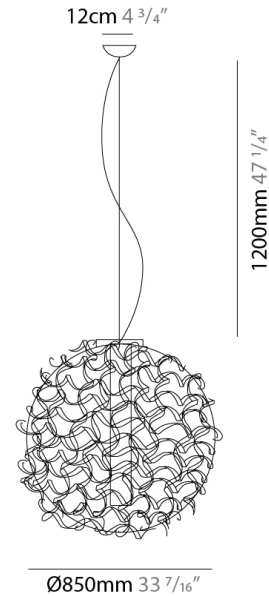

SALSOLA SUSPENSION

D41023-

base number   Finish
Options

1. To build a product code in our configurator select the specify button on the base model # product page
2. To build a manual product code on this datasheet choose from the options listed below in blue font and add the suffix to the base model #

GENERAL

Series: Salsola
Partner: Icone
Division: Design
Installation: Suspension
Product Type: Pendant
Mounting Location: Ceiling

PHYSICAL

Shape: Abstract
Diameter (mm): 850
Diameter (in): 33 ⁷/₁₆
Height (mm): 1200
Height (in): 47 ¹/₄
Fixture Finish: WHI / OBN
Fixture Material: Aluminum

ELECTRICAL

Number of Lamps: 1
Lamp Type: LED Retrofit
Lamp Shape: A19
Bulb Included: Bulb Not Included
Max. Wattage Per Lamp (W): 15
Lamp Base: E26
Input Voltage (V): 120
Upon Request: 277Vac / GU24

RATINGS AND CERTIFICATIONS

Certified By: Certified for North American Standards
IP rating: IP20

PROJECT
TYPE
SPECIFIER
QUANTITY
DATE