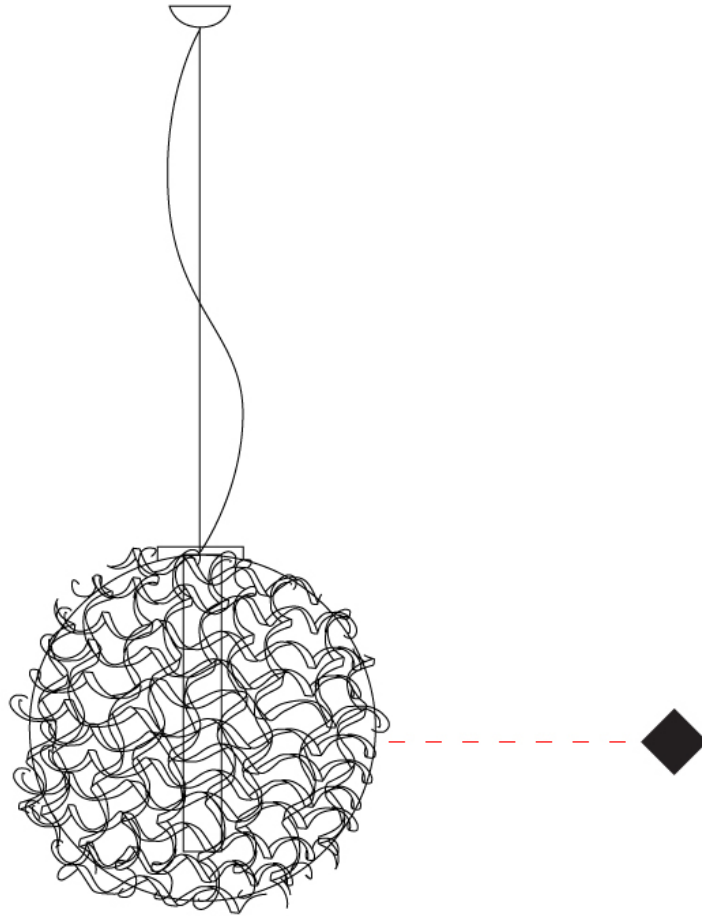

D41023-

PROJECT

TYPE

SPECIFIER

QUANTITY

DATE

D