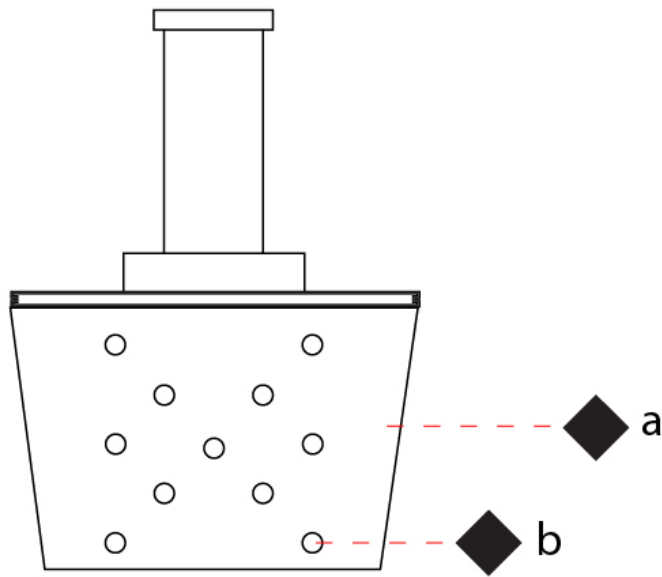

POP 11 LIGHT SUSPENSION

D41027-

PROJECT

TYPE

SPECIFIER

QUANTITY

DATE

D