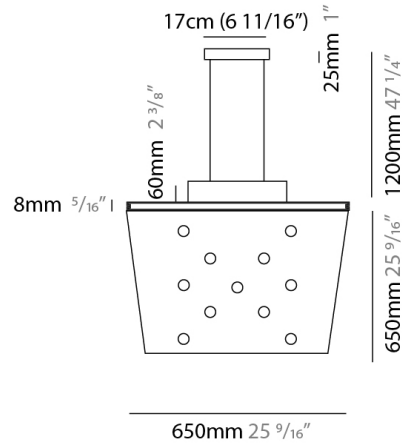

POP 11 LIGHT SUSPENSION

D41027-

base number   Finish
Options

1. To build a product code in our configurator select the specify button on the base model # product page
2. To build a manual product code on this datasheet choose from the options listed below in blue font and add the suffix to the base model #

GENERAL

Series: Pop
Subseries: Pop 11 Light
Partner: Icone
Division: Design
Installation: Suspension
Product Type: Pendant
Mounting Location: Ceiling
Light Distribution: Direct

PHYSICAL

Shape: Square
Length (mm): 650
Length (in): 25 ⁹/₁₆
Width (mm): 650
Width (in): 25 ⁹/₁₆
Max. Overall Height (mm): 1200
Max. Overall Height (in): 47 ¹/₄
[Fixture Finish: WHI / WAM / BKA / GBG / SLA](#)
Fixture Material: Aluminum

ELECTRICAL

Lamp Type: LED
Total Output Wattage (W): 67
Dimming: Electronic Low Voltage Dimming
Input Voltage (V): 120Vac Direct Line

LED

Number of LEDs: 12
Color Temperature (°K): 3000
Nominal Lumen (lm): Dir 3850 + Ind 1350
CRI: >90 CRI
Lamp Life (hrs): 50000

RATINGS AND CERTIFICATIONS

Certified By: Certified for North American Standards
IP rating: IP20

PROJECT	_____
TYPE	_____
SPECIFIER	_____
QUANTITY	_____
DATE	_____