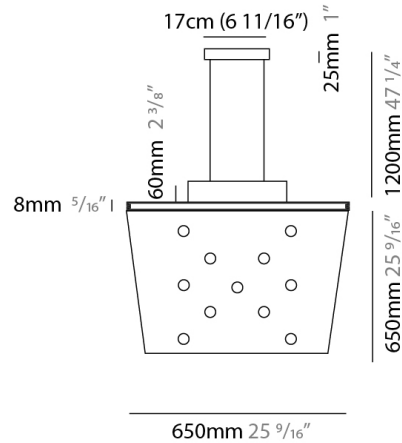

PROJECT	
TYPE	
SPECIFIER	
QUANTITY	
DATE	

POP 11 LIGHT SUSPENSION

D41027-

base number   Finish
Options

1. To build a product code in our configurator select the specify button on the base model # product page
2. To build a manual product code on this datasheet choose from the options listed below in blue font and add the suffix to the base model #

GENERAL

Series: Pop
Subseries: Pop 11 Light
Partner: Icone
Division: Design
Installation: Suspension
Product Type: Pendant
Mounting Location: Ceiling
Light Distribution: Direct

PHYSICAL

Shape: Square
Length (mm): 650
Length (in): 25 9/16
Width (mm): 650
Width (in): 25 9/16
Max. Overall Height (mm): 1200
Max. Overall Height (in): 47 1/4
[Fixture Finish: WHI / WAM / BKA / GBG / SLA](#)
Fixture Material: Aluminum

ELECTRICAL

Lamp Type: LED
Total Output Wattage (W): 67
Dimming: Electronic Low Voltage Dimming
Input Voltage (V): 120Vac Direct Line

LED

Number of LEDs: 12
Color Temperature (°K): 3000
Nominal Lumen (lm): Dir 3850 + Ind 1350
CRI: >90 CRI
Lamp Life (hrs): 50000

RATINGS AND CERTIFICATIONS

Certified By: Certified for North American Standards
IP rating: IP20