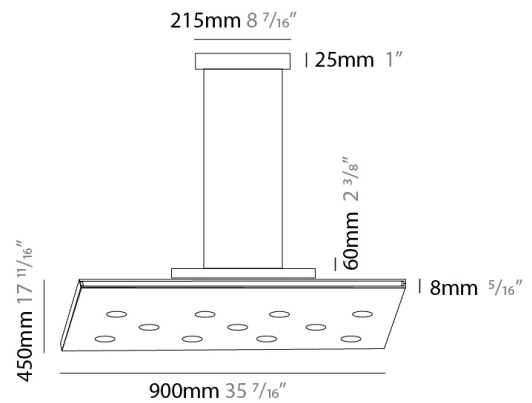

PROJECT	
TYPE	
SPECIFIER	
QUANTITY	
DATE	

POP 11 LIGHT SUSPENSION

D41036-

base number   Finish
Options

1. To build a product code in our configurator select the specify button on the base model # product page
2. To build a manual product code on this datasheet choose from the options listed below in blue font and add the suffix to the base model #

GENERAL

Series: Pop
Subseries: Pop 11 Light
Brand: Icone
Division: Design
Mounting Type: Suspension
Mounting Location: Ceiling
Subcategory: Pendant

PHYSICAL

Shape: Rectangle
Length (mm): 900
Length (in): 35 ⁷/₁₆
Width (mm): 450
Width (in): 17 ¹¹/₁₆
Light Distribution: Direct
Fixture Finish: WHI / WAM / BKA / GBG / SLA
Fixture Material: Aluminum

ELECTRICAL

Lamp Type: LED
Total Output Wattage (W): 50
Dimming: Electronic Low Voltage Dimming
Input Voltage (V): 120Vac Direct Line

LED

Number of LEDs: 11
Color Temperature (°K): 3000
Nominal Lumen (lm): 3850
CRI: >90 CRI
Lamp Life (hrs): 50000

RATINGS AND CERTIFICATIONS

Certified By: Certified for North American Standards
IP rating: IP20