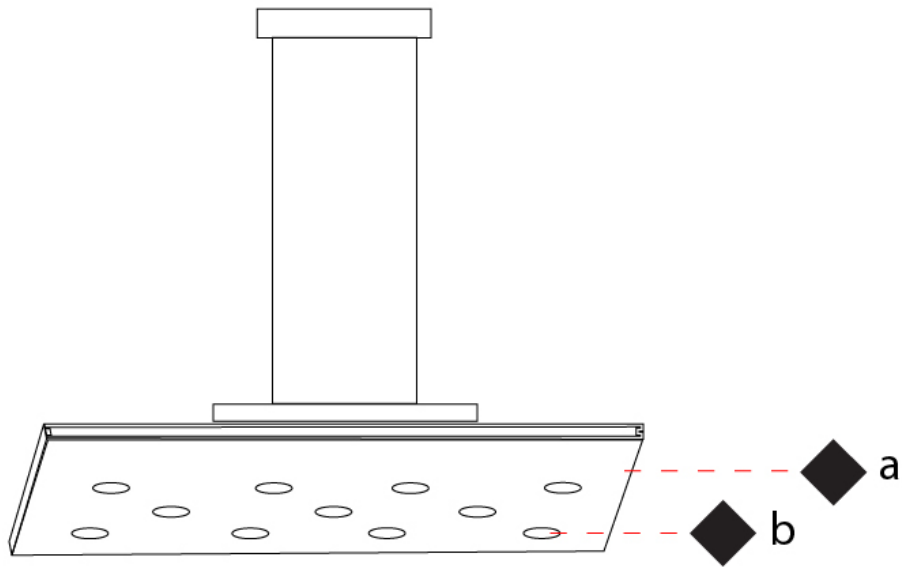

POP 11 LIGHT SUSPENSION

D41036-

PROJECT

TYPE

SPECIFIER

QUANTITY

DATE

D