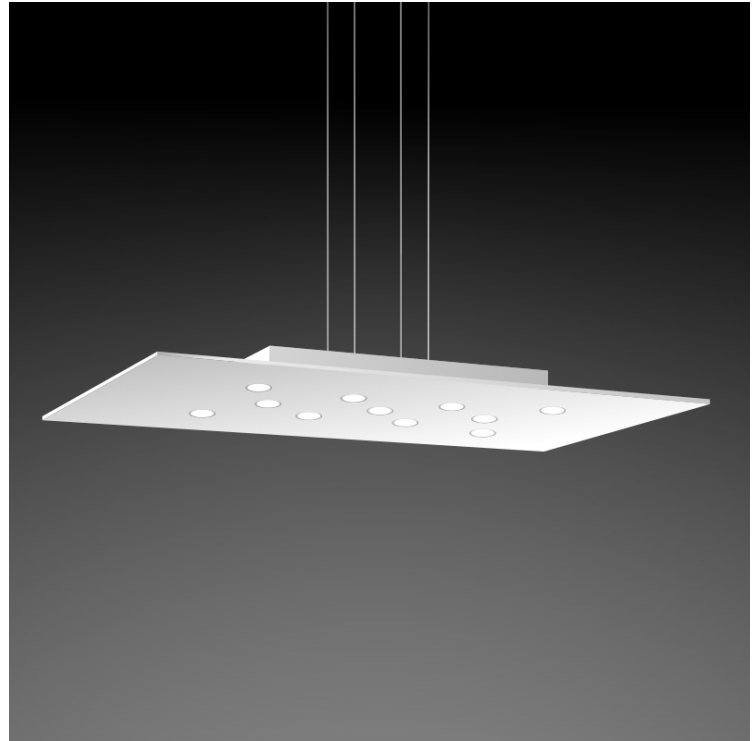

PROJECT	
TYPE	
SPECIFIER	
QUANTITY	
DATE	

POP 11 LIGHT SUSPENSION

D41036-

base number   Finish
Options

1. To build a product code in our configurator select the specify button on the base model # product page
2. To build a manual product code on this datasheet choose from the options listed below in blue font and add the suffix to the base model #

GENERAL

Series: Pop
Subseries: Pop 11 Light
Brand: Icone
Division: Design
Mounting Type: Suspension
Mounting Location: Ceiling
Subcategory: Pendant

PHYSICAL

Shape: Rectangle
Length (mm): 900
Length (in): 35 ⁷/₁₆
Width (mm): 450
Width (in): 17 ¹¹/₁₆
Light Distribution: Direct
Fixture Finish: WHI / WAM / BKA / GBG / SLA
Fixture Material: Aluminum

ELECTRICAL

Lamp Type: LED
Total Output Wattage (W): 50
Dimming: Electronic Low Voltage Dimming
Input Voltage (V): 120Vac Direct Line

LED

Number of LEDs: 11
Color Temperature (°K): 3000
Nominal Lumen (lm): 3850
CRI: >90 CRI
Lamp Life (hrs): 50000

RATINGS AND CERTIFICATIONS

Certified By: Certified for North American Standards
IP rating: IP20