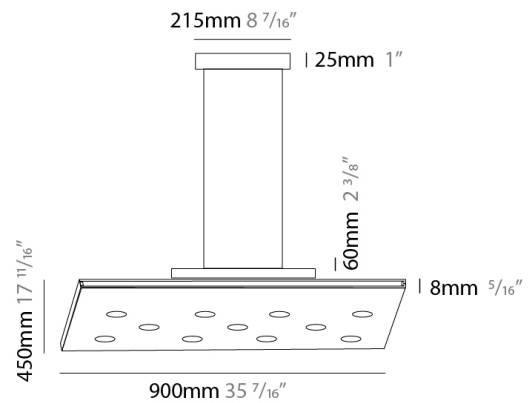

POP 11 LIGHT SUSPENSION

D41037-

base number   Finish
Options

1. To build a product code in our configurator select the specify button on the base model # product page
2. To build a manual product code on this datasheet choose from the options listed below in blue font and add the suffix to the base model #

GENERAL

Series: Pop
Subseries: Pop 11 Light
Partner: Icone
Division: Design
Installation: Suspension
Product Type: Pendant
Mounting Location: Ceiling
Light Distribution: Direct

PHYSICAL

Shape: Rectangle
Length (mm): 900
Length (in): 35 ⁷/₁₆
Width (mm): 450
Width (in): 17 ¹¹/₁₆
Fixture Finish: WHI / WAM / BKA / GBG / SLA
Fixture Material: Aluminum

ELECTRICAL

Lamp Type: LED
Total Output Wattage (W): 67
Dimming: Electronic Low Voltage Dimming
Input Voltage (V): 120Vac Direct Line

LED

Number of LEDs: Dir 11 + Ind 1
Color Temperature (°K): 3000
Nominal Lumen (lm): Dir 3850 + Ind 1350
CRI: >90 CRI
Lamp Life (hrs): 50000

RATINGS AND CERTIFICATIONS

Certified By: Certified for North American Standards
IP rating: IP20