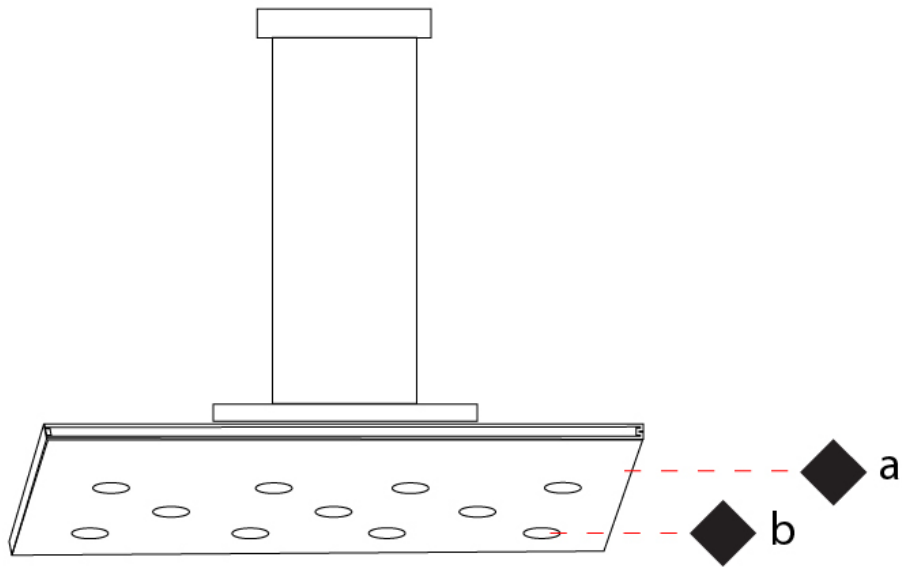

POP 11 LIGHT SUSPENSION

D41037-

PROJECT	_____
TYPE	_____
SPECIFIER	_____
QUANTITY	_____
DATE	_____

D