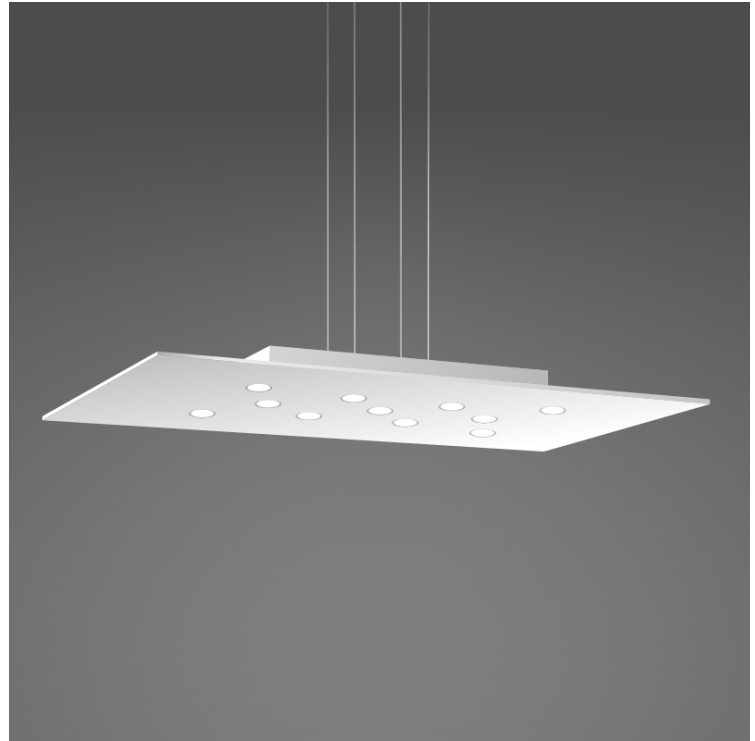

POP 11 LIGHT SUSPENSION

D41037-

base number   Finish
Options

1. To build a product code in our configurator select the specify button on the base model # product page
2. To build a manual product code on this datasheet choose from the options listed below in blue font and add the suffix to the base model #

GENERAL

Series: Pop
Subseries: Pop 11 Light
Partner: Icone
Division: Design
Installation: Suspension
Product Type: Pendant
Mounting Location: Ceiling
Light Distribution: Direct

PHYSICAL

Shape: Rectangle
Length (mm): 900
Length (in): 35 ⁷/₁₆
Width (mm): 450
Width (in): 17 ¹¹/₁₆
Fixture Finish: WHI / WAM / BKA / GBG / SLA
Fixture Material: Aluminum

ELECTRICAL

Lamp Type: LED
Total Output Wattage (W): 67
Dimming: Electronic Low Voltage Dimming
Input Voltage (V): 120Vac Direct Line

LED

Number of LEDs: Dir 11 + Ind 1
Color Temperature (°K): 3000
Nominal Lumen (lm): Dir 3850 + Ind 1350
CRI: >90 CRI
Lamp Life (hrs): 50000

RATINGS AND CERTIFICATIONS

Certified By: Certified for North American Standards
IP rating: IP20