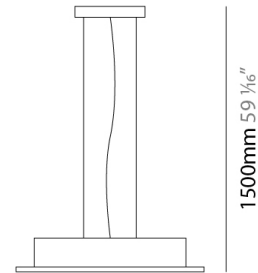

CONFORT SQUARE SUSPENSION

D41043-

base number   Finish
Options

1. To build a product code in our configurator select the specify button on the base model # product page
2. To build a manual product code on this datasheet choose from the options listed below in blue font and add the suffix to the base model #

GENERAL

Series: Confort
Subseries: Confort Square
Partner: Icone
Division: Design
Installation: Suspension
Product Type: Pendant
Mounting Location: Ceiling
Light Distribution: Direct

PHYSICAL

Shape: Square
Length (mm): 650
Length (in): 25 ⁹/₁₆
Width (mm): 650
Width (in): 25 ⁹/₁₆
Max. Overall Height (mm): 1500
Max. Overall Height (in): 59 ⁷/₁₆
[Fixture Finish: WAM / WAN / WGF / WCL / WPW / BKA / BAN / BGL / BCL / BPW](#)
Fixture Material: Aluminum

ELECTRICAL

Lamp Type: LED
Total Output Wattage (W): 54
Dimming: Electronic Low Voltage Dimming
Input Voltage (V): 120Vac Direct Line

LED

Number of LEDs: 12
Color Temperature (°K): 3000
Nominal Lumen (lm): 4200
CRI: >90 CRI
Lamp Life (hrs): 50000

RATINGS AND CERTIFICATIONS

Certified By: Certified for North American Standards
IP rating: IP20

PROJECT	_____
TYPE	_____
SPECIFIER	_____
QUANTITY	_____
DATE	_____