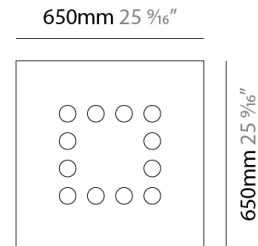

CONFORT SQUARE SUSPENSION

D41043-

base number   Finish
Options

1. To build a product code in our configurator select the specify button on the base model # product page
2. To build a manual product code on this datasheet choose from the options listed below in blue font and add the suffix to the base model #

GENERAL

Series: Confort
Subseries: Confort Square
Partner: Icone
Division: Design
Installation: Suspension
Product Type: Pendant
Mounting Location: Ceiling
Light Distribution: Direct

PHYSICAL

Shape: Square
Length (mm): 650
Length (in): 25 ⁹/₁₆
Width (mm): 650
Width (in): 25 ⁹/₁₆
Max. Overall Height (mm): 1500
Max. Overall Height (in): 59 ⁷/₁₆
[Fixture Finish: WAM / WAN / WGF / WCL / WPW / BKA / BAN / BGL / BCL / BPW](#)
Fixture Material: Aluminum

ELECTRICAL

Lamp Type: LED
Total Output Wattage (W): 54
Dimming: Electronic Low Voltage Dimming
Input Voltage (V): 120Vac Direct Line

LED

Number of LEDs: 12
Color Temperature (°K): 3000
Nominal Lumen (lm): 4200
CRI: >90 CRI
Lamp Life (hrs): 50000

RATINGS AND CERTIFICATIONS

Certified By: Certified for North American Standards
IP rating: IP20

PROJECT	_____
TYPE	_____
SPECIFIER	_____
QUANTITY	_____
DATE	_____