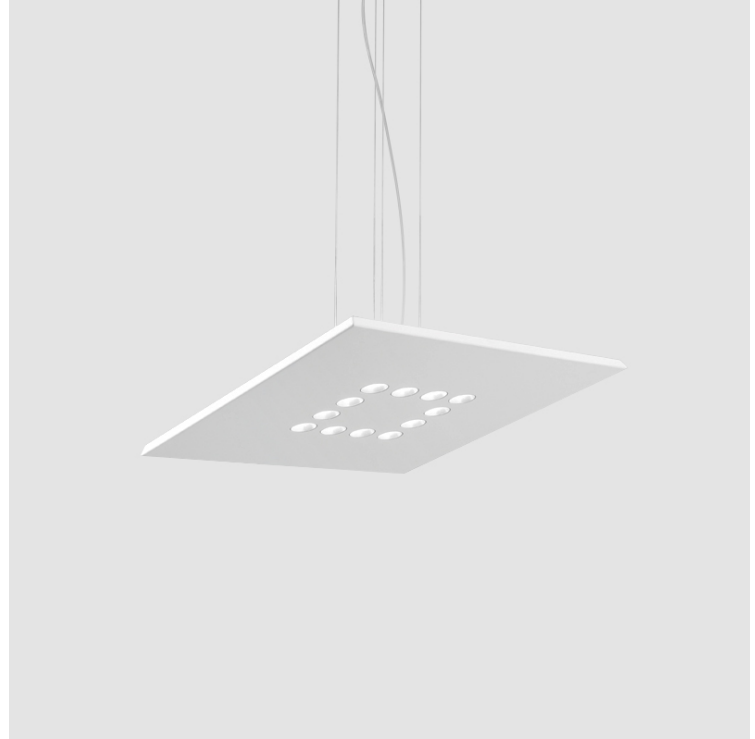

CONFORT SQUARE SUSPENSION

D41043-

base number   Finish
Options

1. To build a product code in our configurator select the specify button on the base model # product page
2. To build a manual product code on this datasheet choose from the options listed below in blue font and add the suffix to the base model #

GENERAL

Series: Confort
Subseries: Confort Square
Partner: Icone
Division: Design
Installation: Suspension
Product Type: Pendant
Mounting Location: Ceiling
Light Distribution: Direct

PHYSICAL

Shape: Square
Length (mm): 650
Length (in): 25 ⁹/₁₆
Width (mm): 650
Width (in): 25 ⁹/₁₆
Max. Overall Height (mm): 1500
Max. Overall Height (in): 59 ⁷/₁₆
[Fixture Finish: WAM / WAN / WGF / WCL / WPW / BKA / BAN / BGL / BCL / BPW](#)
Fixture Material: Aluminum

ELECTRICAL

Lamp Type: LED
Total Output Wattage (W): 54
Dimming: Electronic Low Voltage Dimming
Input Voltage (V): 120Vac Direct Line

LED

Number of LEDs: 12
Color Temperature (°K): 3000
Nominal Lumen (lm): 4200
CRI: >90 CRI
Lamp Life (hrs): 50000

RATINGS AND CERTIFICATIONS

Certified By: Certified for North American Standards
IP rating: IP20

PROJECT	_____
TYPE	_____
SPECIFIER	_____
QUANTITY	_____
DATE	_____