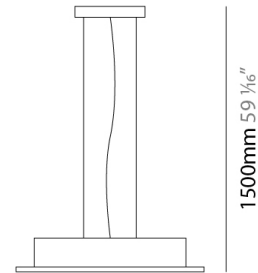

GENERAL

Series: Confort
Subseries: Confort Square
Partner: Icone
Division: Design
Installation: Suspension
Product Type: Pendant
Mounting Location: Ceiling
Light Distribution: Direct

PHYSICAL

Shape: Square
Length (mm): 650
Length (in): 25 ⁹/₁₆
Width (mm): 650
Width (in): 25 ⁹/₁₆
Max. Overall Height (mm): 1500
Max. Overall Height (in): 59 ⁷/₁₆
[Fixture Finish: WAM / WAN / WGF / WCL / WPW / BKA / BAN / BGL / BCL / BPW](#)
Fixture Material: Aluminum

RATINGS AND CERTIFICATIONS

Certified By: Certified for North American Standards
IP rating: IP20

PROJECT	_____
TYPE	_____
SPECIFIER	_____
QUANTITY	_____
DATE	_____

650mm 25 9/16"

CONFORT SQUARE SUSPENSION

D41044-