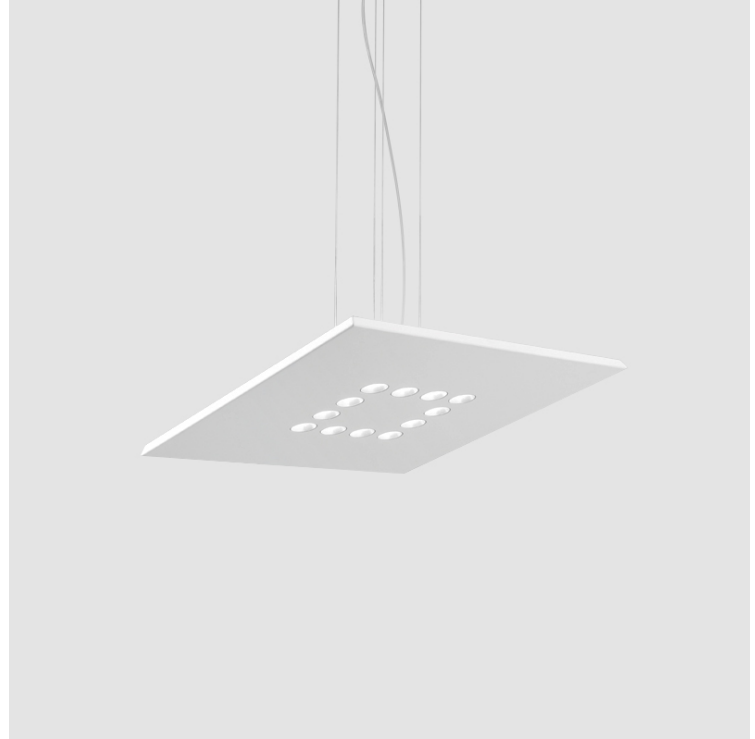

CONFORT SQUARE SUSPENSION

D41044-

base number   Finish
Options

1. To build a product code in our configurator select the specify button on the base model # product page
2. To build a manual product code on this datasheet choose from the options listed below in blue font and add the suffix to the base model #

GENERAL

Series: Confort
Subseries: Confort Square
Partner: Icone
Division: Design
Installation: Suspension
Product Type: Pendant
Mounting Location: Ceiling
Light Distribution: Direct

PHYSICAL

Shape: Square
Length (mm): 650
Length (in): 25 ⁹/₁₆
Width (mm): 650
Width (in): 25 ⁹/₁₆
Max. Overall Height (mm): 1500
Max. Overall Height (in): 59 ⁷/₁₆
[Fixture Finish: WAM / WAN / WGF / WCL / WPW / BKA / BAN / BGL / BCL / BPW](#)
Fixture Material: Aluminum

ELECTRICAL

Lamp Type: LED
Total Output Wattage (W): 74
Dimming: Electronic Low Voltage Dimming
Input Voltage (V): 120Vac Direct Line

LED

Number of LEDs: 12+1
Color Temperature (°K): 3000
Nominal Lumen (lm): Dir 4200 / Ind 1700
CRI: >90 CRI
Lamp Life (hrs): 50000

RATINGS AND CERTIFICATIONS

Certified By: Certified for North American Standards
IP rating: IP20

PROJECT	_____
TYPE	_____
SPECIFIER	_____
QUANTITY	_____
DATE	_____

650mm 25 9/16"