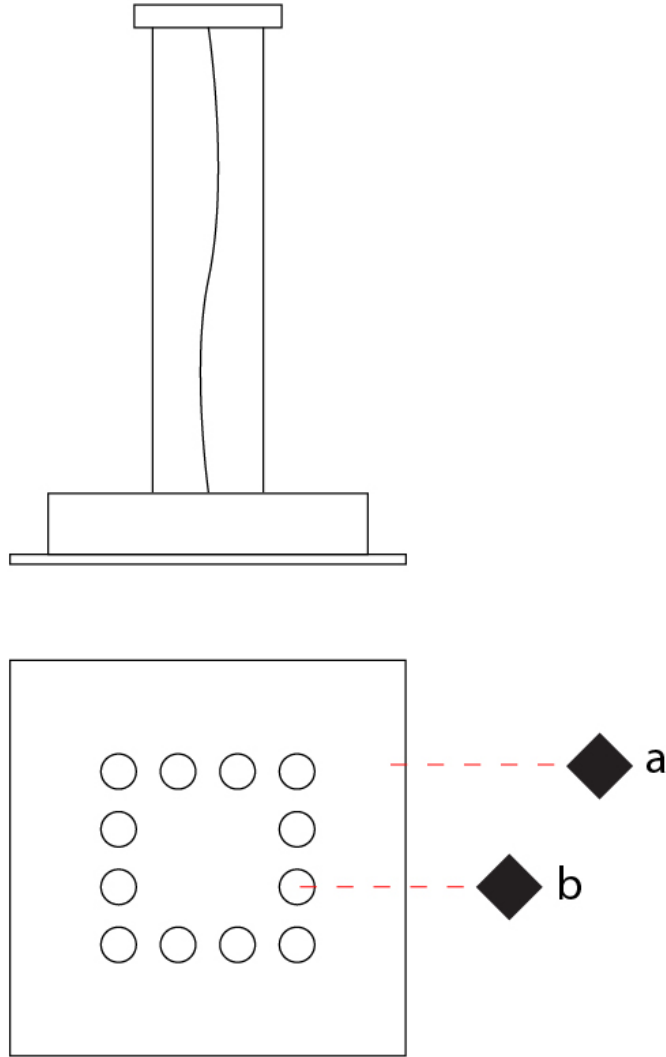

CONFORT SQUARE SUSPENSION

D41044-

PROJECT _____

TYPE _____

SPECIFIER _____

QUANTITY _____

DATE _____

D