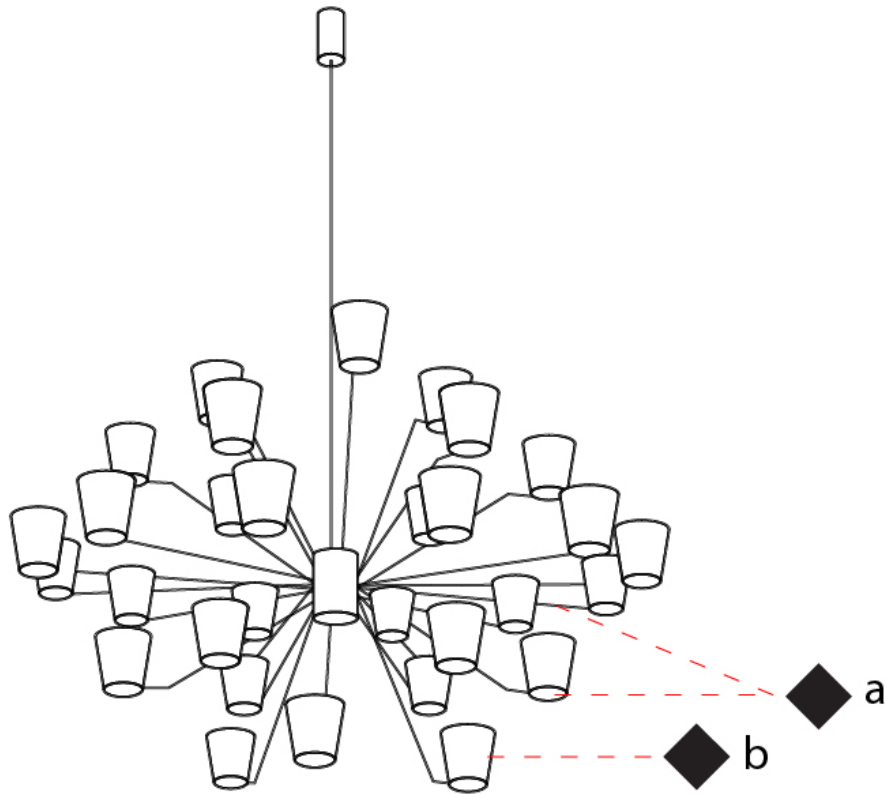

D41046-

PROJECT	_____
TYPE	_____
SPECIFIER	_____
QUANTITY	_____
DATE	_____

D