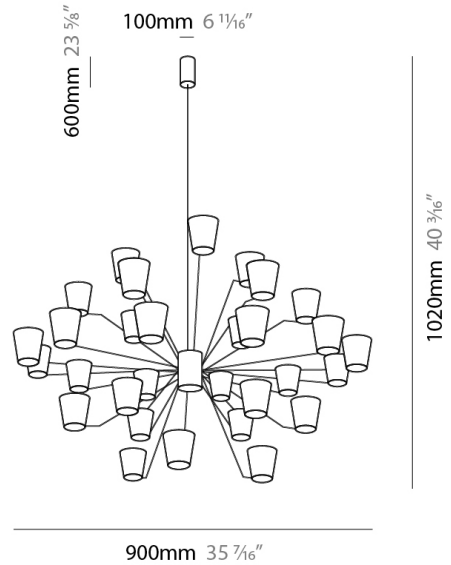

CANALETTO SUSPENSION

D41046-

base number   Finish
Options

1. To build a product code in our configurator select the specify button on the base model # product page
2. To build a manual product code on this datasheet choose from the options listed below in blue font and add the suffix to the base model #

GENERAL

Series: Canaletto _____
Partner: Icone _____
Division: Design _____
Installation: Suspension _____
Product Type: Chandelier _____
Mounting Location: Ceiling _____
Light Distribution: Indirect _____

PHYSICAL

Shape: Abstract _____
Length (mm): 900 _____
Length (in): 35 ⁷/₁₆ _____
Width (mm): 900 _____
Width (in): 35 ⁷/₁₆ _____
Height (mm): 1020 _____
Height (in): 40 ³/₁₆ _____
[Fixture Finish: PWT_SMK / BBZ_CRY](#) _____
Fixture Material: Metal _____

ELECTRICAL

Lamp Type: LED _____
Total Output Wattage (W): 81 _____
Dimming: Electronic Low Voltage Dimming _____
Input Voltage (V): 120Vac Direct Line _____

LED

Number of LEDs: 18 _____
Color Temperature (°K): 3000 _____
Nominal Lumen (lm): 6300 _____
CRI: >90 CRI _____
Lamp Life (hrs): 50000 _____

RATINGS AND CERTIFICATIONS

Certified By: Certified for North American Standards _____
IP rating: IP20 _____