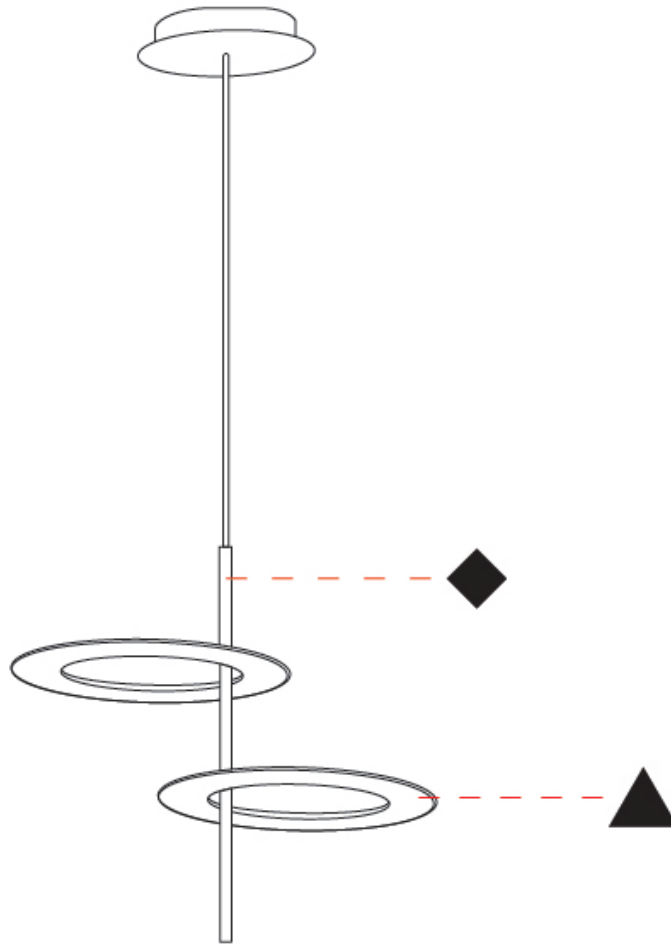

GENERAL

Series: Hula Hoop
 Partner: Icone
 Division: Design
 Installation: Suspension
 Product Type: Pendant
 Mounting Location: Ceiling
 Light Distribution: Indirect

PHYSICAL

Shape: Abstract
 Length (mm): 500
 Length (in): 19 11/16
 Width (mm): 500
 Width (in): 19 11/16
 Height (mm): 1600
 Height (in): 63
 Fixture Finish: [BSA / WSB](#)
 Fixture Material: Aluminum

PROJECT
TYPE
SPECIFIER
QUANTITY
DATE

HULA HOOP SUSPENSION

D41058-

PROJECT

TYPE

SPECIFIER

QUANTITY

DATE