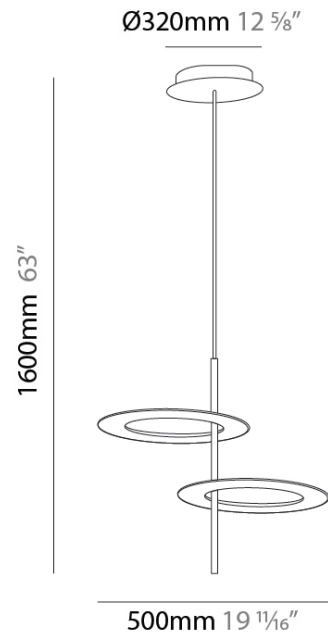

HULA HOOP SUSPENSION

D41058-

base number LED Color Finish
 Dimming Temperature Options

- To build a product code in our configurator select the specify button on the base model # product page
- To build a manual product code on this datasheet choose from the options listed below in blue font and add the suffix to the base model #

GENERAL

Series: Hula Hoop
 Partner: Icone
 Division: Design
 Installation: Suspension
 Product Type: Pendant
 Mounting Location: Ceiling
 Light Distribution: Indirect

PHYSICAL

Shape: Abstract
 Length (mm): 500
 Length (in): 19 11/16
 Width (mm): 500
 Width (in): 19 11/16
 Height (mm): 1600
 Height (in): 63
 Fixture Finish: [BSA / WSB](#)
 Fixture Material: Aluminum

LED

Color Temperature (°K): 2700 / 3000
 Max. Delivered Lumen (lm): 6556
 Nominal Lumen (lm): 7394
 CRI: >90 CRI
 Lamp Life (hrs): 50000

RATINGS AND CERTIFICATIONS

Certified By: Certified for North American Standards
 IP rating: IP20

PROJECT
TYPE
SPECIFIER
QUANTITY
DATE

HULA HOOP SUSPENSION

D41058-

PROJECT

TYPE

SPECIFIER

QUANTITY

DATE