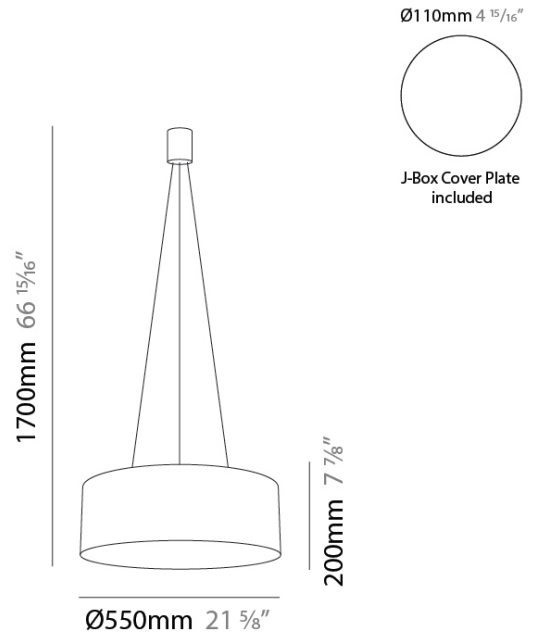

OLIMPIA SUSPENSION

D41085-

base number
Color   Finish
Temperature   Options

1. To build a product code in our configurator select the specify button on the base model # product page
2. To build a manual product code on this datasheet choose from the options listed below in blue font and add the suffix to the base model #

GENERAL

Series: Olimpia
Partner: Icone
Division: Design
Installation: Suspension
Product Type: Pendant
Mounting Location: Ceiling
Light Distribution: Direct / Indirect

PHYSICAL

Shape: Drum
Diameter (mm): 550
Diameter (in): 21 5/8
Height (mm): 200
Height (in): 7 7/8
Max. Overall Height (mm): 1700
Max. Overall Height (in): 21 5/8
Fixture Finish: WHI / WGF / BKW / BCL
Fixture Material: Extruded Aluminum

ELECTRICAL

Lamp Type: LED
Input Wattage (W): 20 + 30
Total Output Wattage (W): 17 + 25.5
Dimming: Non-Dimmable
Input Voltage (V): 120Vac Direct Line

LED

Color Temperature (°K): 3000
Nominal Lumen (lm): 1700 + 22250
CRI: >90 CRI
Lamp Life (hrs): 50000

RATINGS AND CERTIFICATIONS

Certified By: Certified for North American Standards
IP rating: IP20

PROJECT
TYPE
SPECIFIER
QUANTITY
DATE