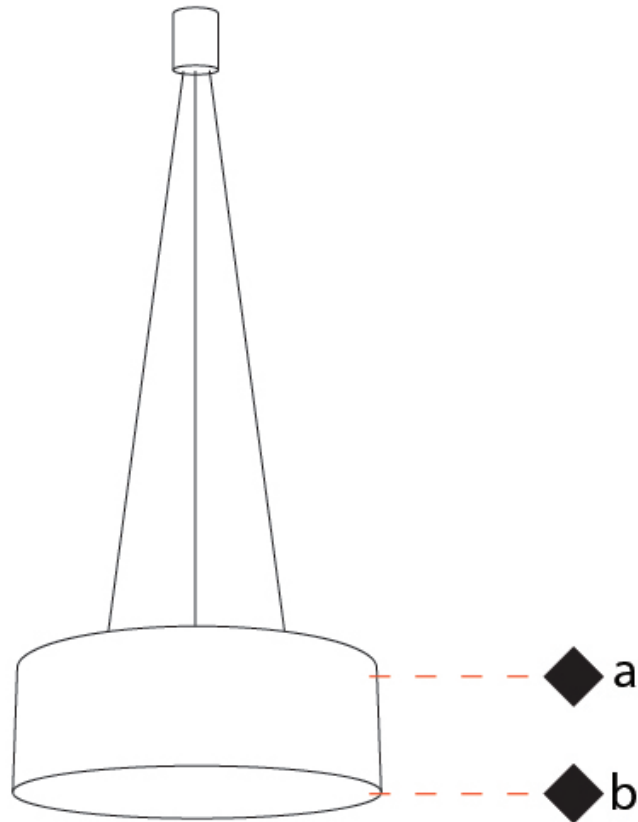

D41085-

PROJECT _____

TYPE _____

SPECIFIER _____

QUANTITY _____

DATE _____

D