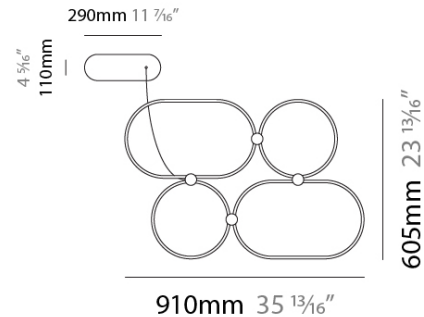

PROJECT	
TYPE	
SPECIFIER	
QUANTITY	
DATE	

NONAME SUSPENSION

D41099-

base number	LED Dimming	Color Temperature	Finish Options

1. To build a product code in our configurator select the specify button on the base model # product page
2. To build a manual product code on this datasheet choose from the options listed below in blue font and add the suffix to the base model #

GENERAL

Series: NoName
Partner: Icone
Division: Design
Installation: Suspension
Product Type: Pendant
Mounting Location: Ceiling
Light Distribution: Direct

PHYSICAL

Shape: Abstract
Length (mm): 910
Length (in): 35 ¹³/₁₆
Width (mm): 305
Width (in): 12
Height (mm): 30
Height (in): 1 ³/₁₆
Max. Overall Height (mm): 2500
Max. Overall Height (in): 98 ⁷/₁₆
Fixture Finish: BLK / WHB / WHW / BKB / BRA / SBS
Fixture Material: Aluminum

ELECTRICAL

Lamp Type: LED
Input Wattage (W): 51
Dimming: Phase Dimming / 0-10V Dimming
Driver Included: Yes
Driver Location: Integrated
Driver Class: Class 2
Input Voltage (V): 120 - 277
Output Voltage (V): 24

LED

Color Temperature (°K): 2700 / 3000
Max. Delivered Lumen (lm): 7050 / 7270
CRI: >80 CRI
Lamp Life (hrs): 50000

RATINGS AND CERTIFICATIONS

Certified By: Certified for North American Standards
IP rating: IP20