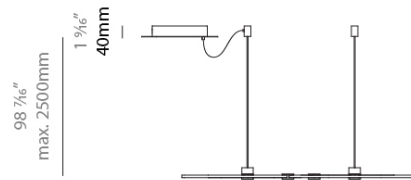

PROJECT	
TYPE	
SPECIFIER	
QUANTITY	
DATE	

NONAME SUSPENSION

D41099-

base number	LED Dimming	Color Temperature	Finish Options

1. To build a product code in our configurator select the specify button on the base model # product page
2. To build a manual product code on this datasheet choose from the options listed below in blue font and add the suffix to the base model #

GENERAL

Series: NoName
Partner: Icone
Division: Design
Installation: Suspension
Product Type: Pendant
Mounting Location: Ceiling
Light Distribution: Direct

PHYSICAL

Shape: Abstract
Length (mm): 910
Length (in): 35 ¹³/₁₆
Width (mm): 305
Width (in): 12
Height (mm): 30
Height (in): 1 ³/₁₆
Max. Overall Height (mm): 2500
Max. Overall Height (in): 98 ⁷/₁₆
Fixture Finish: BLK / WHB / WHW / BKB / BRA / SBS
Fixture Material: Aluminum

ELECTRICAL

Lamp Type: LED
Input Wattage (W): 51
Dimming: Phase Dimming / 0-10V Dimming
Driver Included: Yes
Driver Location: Integrated
Driver Class: Class 2
Input Voltage (V): 120 - 277
Output Voltage (V): 24

LED

Color Temperature (°K): 2700 / 3000
Max. Delivered Lumen (lm): 7050 / 7270
CRI: >80 CRI
Lamp Life (hrs): 50000

RATINGS AND CERTIFICATIONS

Certified By: Certified for North American Standards
IP rating: IP20