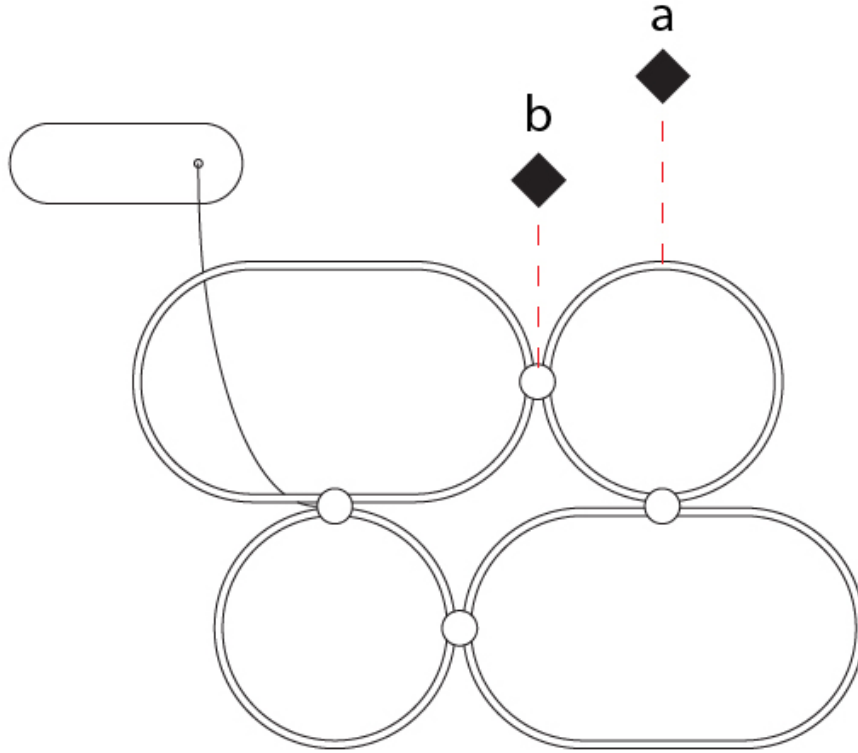

D41100-

PROJECT _____

TYPE _____

SPECIFIER _____

QUANTITY _____

DATE _____

D