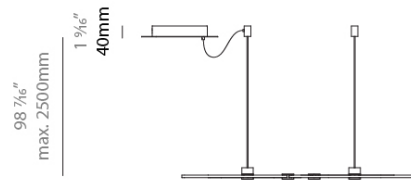

NONAME SUSPENSION

D41100- _____ - _____ - _____
base number   LED   Color   Finish
                         Dimming   Temperature   Options

1. To build a product code in our configurator select the specify button on the base model # product page
2. To build a manual product code on this datasheet choose from the options listed below in blue font and add the suffix to the base model #

GENERAL
Series: NoName
Partner: Icone
Division: Design
Installation: Suspension
Product Type: Pendant
Mounting Location: Ceiling
Light Distribution: Indirect

PHYSICAL
Shape: Abstract
Length (mm): 910
Length (in): 35 13/16
Width (mm): 305
Width (in): 12
Height (mm): 30
Height (in): 1 3/16
Max. Overall Height (mm): 2500
Max. Overall Height (in): 98 7/16
Fixture Finish: [BLK / WHB / WHW / BKB / BRA / SBS](#)
Fixture Material: Aluminum

ELECTRICAL
Lamp Type: LED
Input Wattage (W): 51
[Dimming: Phase Dimming / 0-10V Dimming](#)
Driver Included: Yes
Driver Location: Integrated
Driver Class: Class 2
Input Voltage (V): 120 - 277
Output Voltage (V): 24

LED
Color Temperature (°K): [2700 / 3000](#)
Max. Delivered Lumen (lm): [7050 / 7270](#)
CRI: >80 CRI
Lamp Life (hrs): 50000

RATINGS AND CERTIFICATIONS
Certified By: Certified for North American Standards
IP rating: IP20