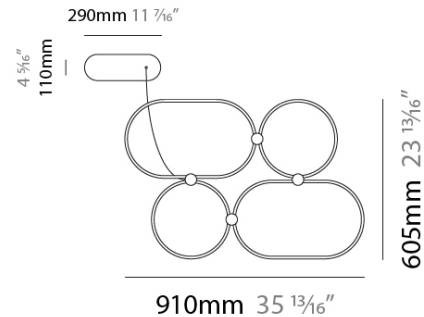

NONAME SUSPENSION

D41100- _____ - _____ - _____
base number   LED   Color   Finish
                         Dimming   Temperature   Options

1. To build a product code in our configurator select the specify button on the base model # product page
2. To build a manual product code on this datasheet choose from the options listed below in blue font and add the suffix to the base model #

GENERAL
Series: NoName
Partner: Icone
Division: Design
Installation: Suspension
Product Type: Pendant
Mounting Location: Ceiling
Light Distribution: Indirect

PHYSICAL
Shape: Abstract
Length (mm): 910
Length (in): 35 13/16
Width (mm): 305
Width (in): 12
Height (mm): 30
Height (in): 1 3/16
Max. Overall Height (mm): 2500
Max. Overall Height (in): 98 7/16
Fixture Finish: [BLK / WHB / WHW / BKB / BRA / SBS](#)
Fixture Material: Aluminum

ELECTRICAL
Lamp Type: LED
Input Wattage (W): 51
[Dimming: Phase Dimming / 0-10V Dimming](#)
Driver Included: Yes
Driver Location: Integrated
Driver Class: Class 2
Input Voltage (V): 120 - 277
Output Voltage (V): 24

LED
Color Temperature (°K): [2700 / 3000](#)
Max. Delivered Lumen (lm): [7050 / 7270](#)
CRI: >80 CRI
Lamp Life (hrs): 50000

RATINGS AND CERTIFICATIONS
Certified By: Certified for North American Standards
IP rating: IP20