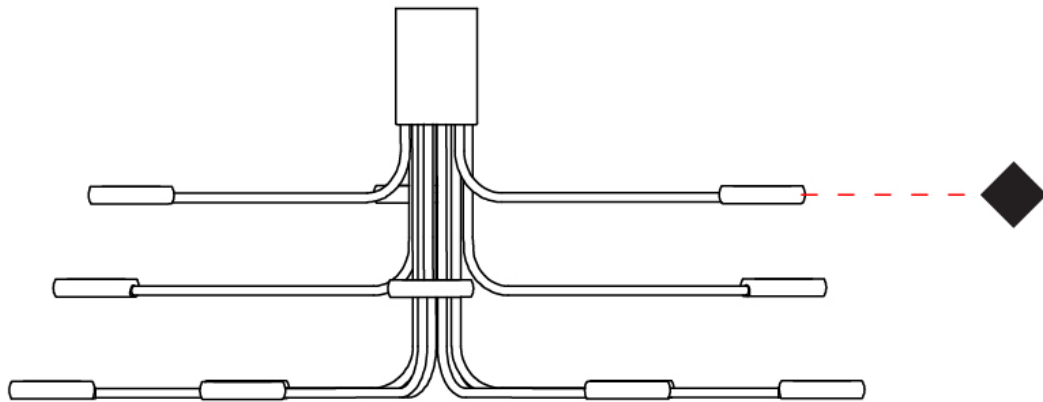

ARBOR 12 LIGHT SURFACE

D42004-

PROJECT	_____
TYPE	_____
SPECIFIER	_____
QUANTITY	_____
DATE	_____