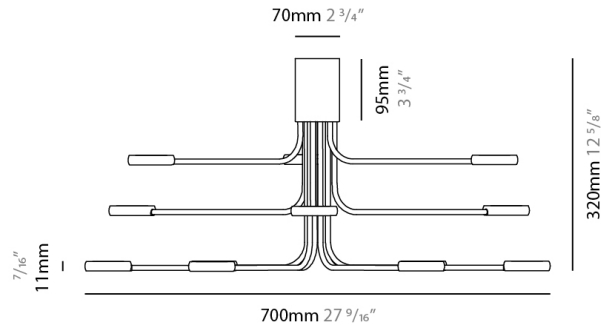

PROJECT	
TYPE	
SPECIFIER	
QUANTITY	
DATE	

ARBOR 12 LIGHT SURFACE

D42004-

base number   Finish
Options

1. To build a product code in our configurator select the specify button on the base model # product page
2. To build a manual product code on this datasheet choose from the options listed below in blue font and add the suffix to the base model #

GENERAL

Series: Arbor
Subseries: Arbor 12 Light
Brand: Icone
Division: Design
Mounting Type: Surface
Mounting Location: Ceiling
Subcategory: Up/Down Light

PHYSICAL

Shape: Abstract
Diameter (mm): 700
Diameter (in): 27 ⁹/₁₆
Height (mm): 320
Height (in): 12 ⁵/₈
Light Distribution: Direct / Indirect
Fixture Finish: WHI / GSR / CSR
Fixture Material: Metal

ELECTRICAL

Lamp Type: LED
Total Output Wattage (W): 60
Dimming: Electronic Low Voltage Dimming
Input Voltage (V): 120Vac Direct Line

LED

Number of LEDs: 12
Color Temperature (°K): 3000
Nominal Lumen (lm): 4200
CRI: >90 CRI
Lamp Life (hrs): 50000

RATINGS AND CERTIFICATIONS

Certified By: Certified for North American Standards
IP rating: IP20