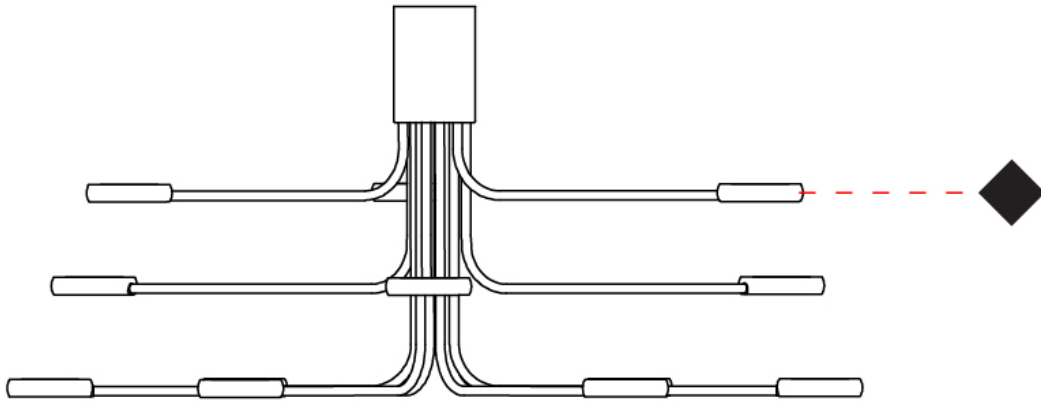

ARBOR 12 LIGHT SURFACE

D42004-

PROJECT

TYPE

SPECIFIER

QUANTITY

DATE