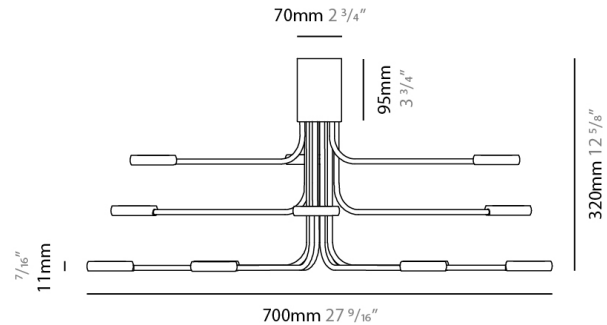

PROJECT	
TYPE	
SPECIFIER	
QUANTITY	
DATE	

ARBOR 12 LIGHT SURFACE

D42004-

base number   Finish
Options

1. To build a product code in our configurator select the specify button on the base model # product page
2. To build a manual product code on this datasheet choose from the options listed below in blue font and add the suffix to the base model #

GENERAL

Series: Arbor
Subseries: Arbor 12 Light
Partner: Icone
Division: Design
Installation: Surface
Product Type: Ceiling Surface
Mounting Location: Ceiling
Light Distribution: Adjustable

PHYSICAL

Shape: Abstract
Diameter (mm): 700
Diameter (in): 27 ⁹/₁₆
Height (mm): 320
Height (in): 12 ⁵/₈
Fixture Finish: WHI / GSR
Fixture Material: Metal

ELECTRICAL

Lamp Type: LED
Total Output Wattage (W): 60
Dimming: Electronic Low Voltage Dimming
Input Voltage (V): 120Vac Direct Line

LED

Number of LEDs: 12
Color Temperature (°K): 3000
Nominal Lumen (lm): 4200
CRI: >90 CRI
Lamp Life (hrs): 50000

RATINGS AND CERTIFICATIONS

Certified By: Certified for North American Standards
IP rating: IP20