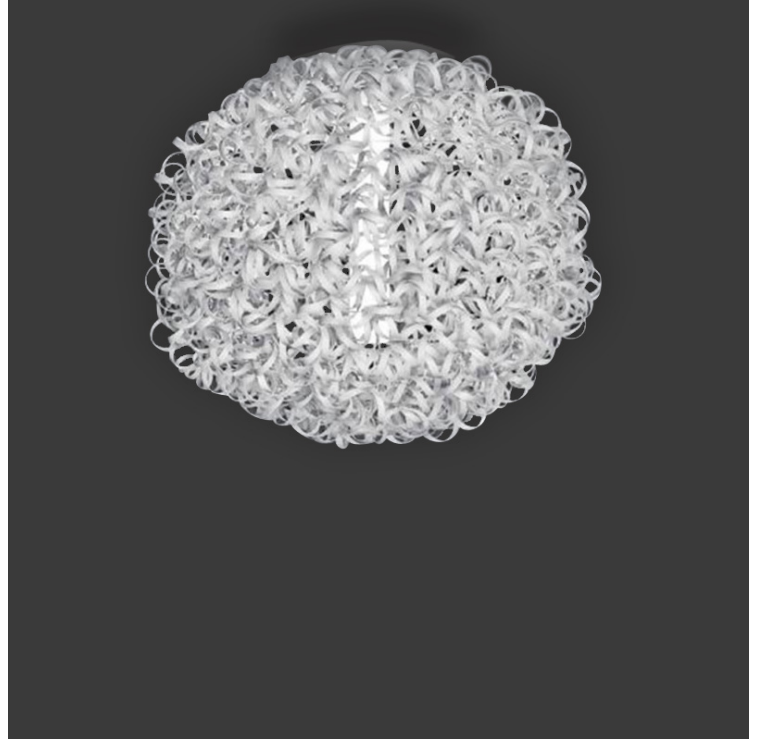

SALSOLA SURFACE

D42015-

base number Finish
Options

1. To build a product code in our configurator select the specify button on the base model # product page
2. To build a manual product code on this datasheet choose from the options listed below in blue font and add the suffix to the base model #

GENERAL

Series: Salsola
Partner: Icone
Division: Design
Installation: Surface
Product Type: Ceiling Surface
Mounting Location: Ceiling

PHYSICAL

Shape: Abstract
Diameter (mm): 850
Diameter (in): 33 ⁷/₁₆
Height (mm): 850
Height (in): 33 ⁷/₁₆
[Fixture Finish: WHI / OBN](#)
Fixture Material: Aluminum

Certified By: Certified for North American Standards
IP rating: IP20

PROJECT	_____
TYPE	_____
SPECIFIER	_____
QUANTITY	_____
DATE	_____

Ø850mm 33 ⁷/₁₆"

SALSOLA SURFACE

D42015-

PROJECT

TYPE

SPECIFIER

QUANTITY

DATE

D

ZANEEN®

SALSOLA SURFACE

COLOR FINISH CHART

PROJECT

TYPE