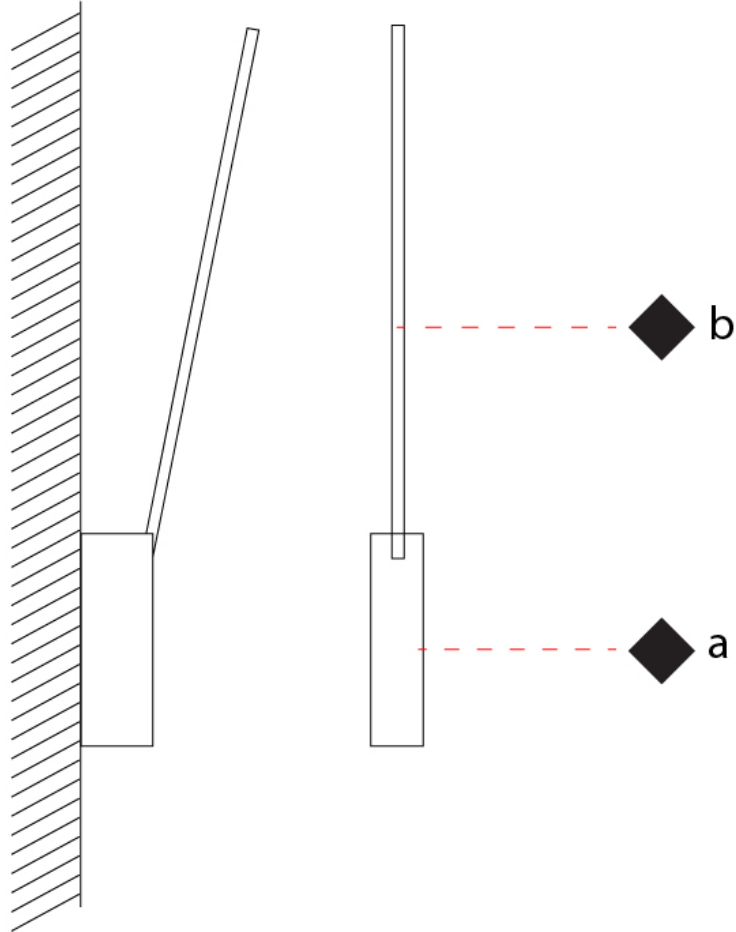

SPILLO 1 ROD SURFACE

D42033-

PROJECT
TYPE
SPECIFIER
QUANTITY
DATE

D