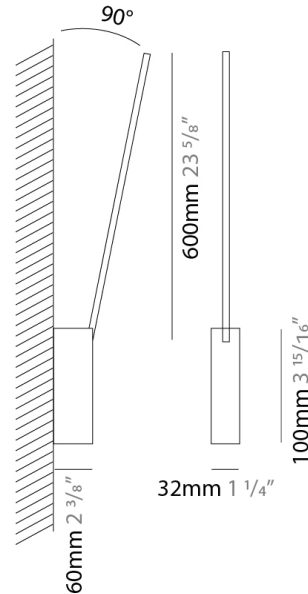

SPILLO 1 ROD SURFACE

D42033- -

base number
Color   Finish
Temperature   Options

1. To build a product code in our configurator select the specify button on the base model # product page
2. To build a manual product code on this datasheet choose from the options listed below in blue font and add the suffix to the base model #

GENERAL

Series: Spillo
Subseries: Spillo 1 Rod
Brand: Icone
Division: Design
Mounting Type: Surface
Mounting Location: Wall
Subcategory: Ambient

PHYSICAL

Shape: Rectangle
Width (mm): 32
Width (in): 1 ¼
Height (mm): 600
Height (in): 23 ⅝
Extension (mm): 560
Extension (in): 22 ⅞
Light Distribution: Direct / Indirect
Fixture Finish: [WHI / WHC / BLK / BGD](#)
Fixture Material: Brass

ELECTRICAL

Lamp Type: LED
Total Output Wattage (W): 6.6
Dimming: 0-10V Dimming
Driver Included: Yes
Driver Location: Integrated
Driver Type: Constant Voltage - 120-277Vac - non-dimming
Driver Class: Class 2
Input Voltage (V): Universal
Output Voltage (V): 12
Upon Request: (Included) Integral: 277Vac / (Not included, see components) Remote: 0-10Vdc dimming @120Vac only

LED

Color Temperature (°K): [2700 / 3000](#)
Nominal Lumen (lm): 660
CRI: >90 CRI
Lamp Life (hrs): 50000

OPTICAL

Adjustability: Tilt 90°

RATINGS AND CERTIFICATIONS

Certified By: Certified for North American Standards
IP rating: IP20

PROJECT	_____
TYPE	_____
SPECIFIER	_____
QUANTITY	_____
DATE	_____