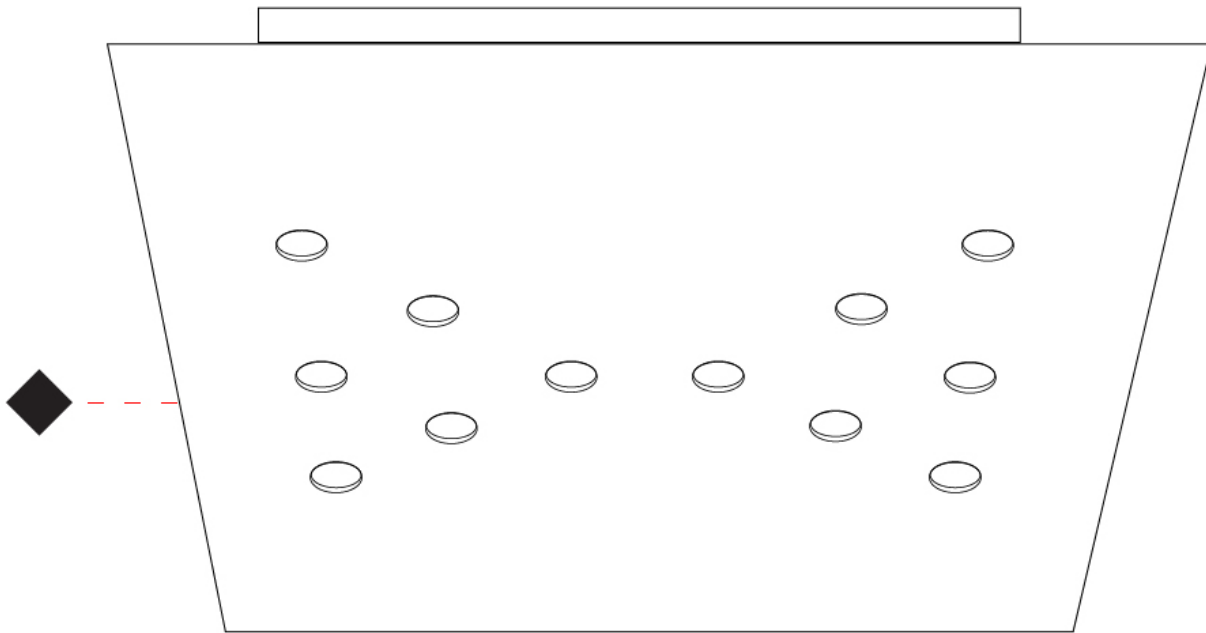

SHELL 12 SURFACE

D42069-

PROJECT _____

TYPE _____

SPECIFIER _____

QUANTITY _____

DATE _____

D