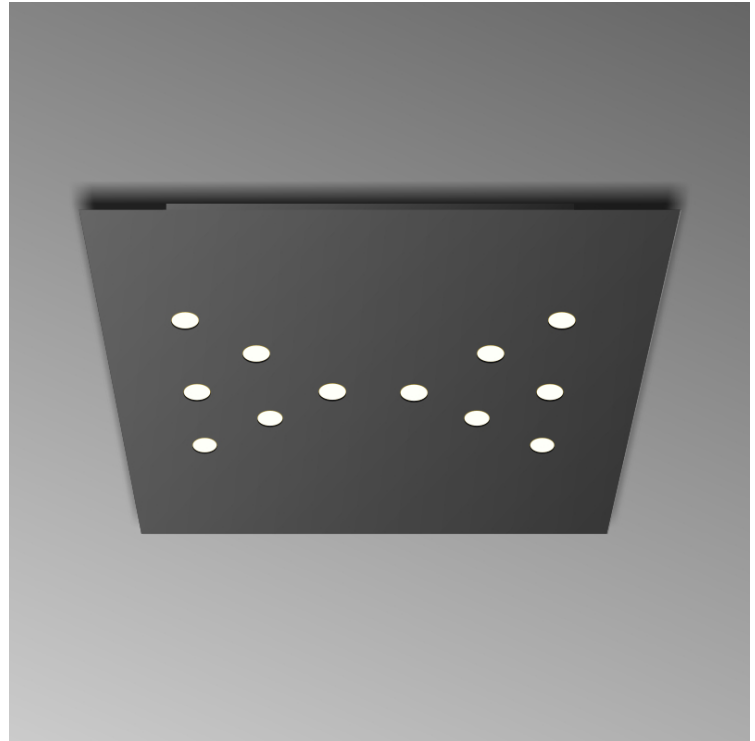

SHELL 12 SURFACE

D42069-

base number   Finish
Options

1. To build a product code in our configurator select the specify button on the base model # product page
2. To build a manual product code on this datasheet choose from the options listed below in blue font and add the suffix to the base model #

GENERAL

Series: Shell
Subseries: Shell 12
Partner: Icone
Division: Design
Installation: Surface
Product Type: Ceiling Surface
Mounting Location: Ceiling
Light Distribution: Direct

PHYSICAL

Shape: Square
Length (mm): 650
Length (in): 25 ⁹/₁₆
Width (mm): 650
Width (in): 25 ⁹/₁₆
Height (mm): 30
Height (in): 1 ³/₁₆
[Fixture Finish: WHI / BLK / GRY / GLF / SLF](#)
Fixture Material: Aluminum

ELECTRICAL

Lamp Type: LED
Total Output Wattage (W): 54
Max. Wattage Per Lamp (W): 4.5
Dimming: Electronic Low Voltage Dimming
Input Voltage (V): 120Vac Direct Line

LED

Number of LEDs: 12
Color Temperature (°K): 3000
Nominal Lumen (lm): 4200
CRI: >90 CRI
Lamp Life (hrs): 50000

RATINGS AND CERTIFICATIONS

Certified By: Certified for North American Standards
IP rating: IP20

PROJECT	_____
TYPE	_____
SPECIFIER	_____
QUANTITY	_____
DATE	_____