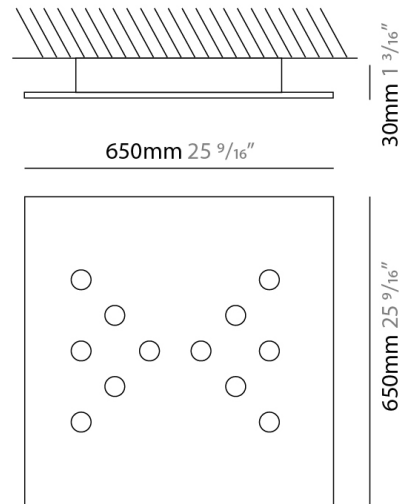

SHELL 12 SURFACE

D42069-

base number   Finish
Options

1. To build a product code in our configurator select the specify button on the base model # product page
2. To build a manual product code on this datasheet choose from the options listed below in blue font and add the suffix to the base model #

GENERAL

Series: Shell
Subseries: Shell 12
Partner: Icone
Division: Design
Installation: Surface
Product Type: Ceiling Surface
Mounting Location: Ceiling
Light Distribution: Direct

PHYSICAL

Shape: Square
Length (mm): 650
Length (in): 25 ⁹/₁₆
Width (mm): 650
Width (in): 25 ⁹/₁₆
Height (mm): 30
Height (in): 1 ³/₁₆
[Fixture Finish: WHI / BLK / GRY / GLF / SLF](#)
Fixture Material: Aluminum

ELECTRICAL

Lamp Type: LED
Total Output Wattage (W): 54
Max. Wattage Per Lamp (W): 4.5
Dimming: Electronic Low Voltage Dimming
Input Voltage (V): 120Vac Direct Line

LED

Number of LEDs: 12
Color Temperature (°K): 3000
Nominal Lumen (lm): 4200
CRI: >90 CRI
Lamp Life (hrs): 50000

RATINGS AND CERTIFICATIONS

Certified By: Certified for North American Standards
IP rating: IP20

PROJECT	_____
TYPE	_____
SPECIFIER	_____
QUANTITY	_____
DATE	_____