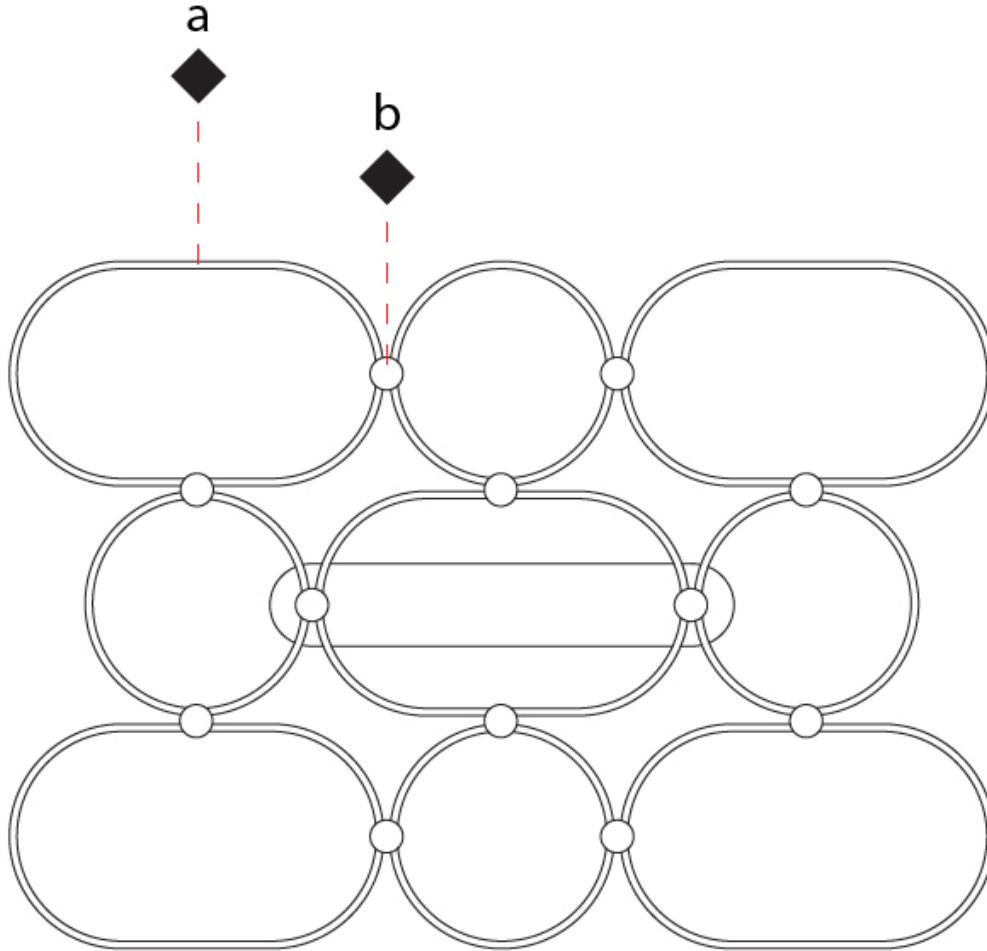

PROJECT _____

TYPE _____

SPECIFIER _____

QUANTITY _____

DATE _____