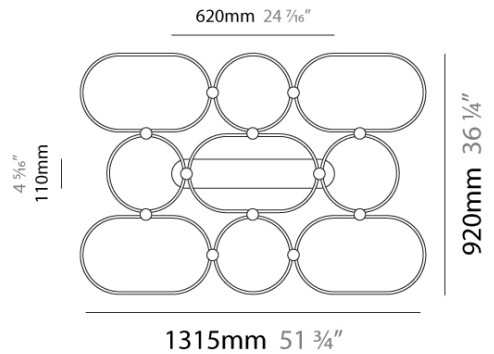

NONAME SURFACE

D42098-

base number   LED   Color   Finish
Dimming   Temperature   Options

1. To build a product code in our configurator select the specify button on the base model # product page
2. To build a manual product code on this datasheet choose from the options listed below in blue font and add the suffix to the base model #

GENERAL

Series: NoName
Partner: Icone
Division: Design
Installation: Surface
Product Type: Ceiling Surface
Mounting Location: Ceiling
Light Distribution: Direct

PHYSICAL

Shape: Abstract
Length (mm): 1315
Length (in): 51 3/4
Width (mm): 920
Width (in): 36 1/4
Height (mm): 30
Height (in): 1 1/8
Fixture Finish: [BLK](#) / [WHB](#) / [WHW](#) / [BKB](#) / [BRA](#) / [SBS](#)
Fixture Material: Aluminum

ELECTRICAL

Lamp Type: LED
Input Wattage (W): 116
Dimming: [Phase Dimming](#) / [0-10V Dimming](#)
Driver Included: Yes
Driver Location: Integrated
Driver Class: Class 2
Input Voltage (V): 120 - 277
Output Voltage (V): 24

LED

Color Temperature (°K): [2700](#) / [3000](#)
Max. Delivered Lumen (lm): 15900 / 16500
CRI: >80 CRI
Lamp Life (hrs): 50000

RATINGS AND CERTIFICATIONS

Certified By: Certified for North American Standards
IP rating: IP20

PROJECT
TYPE
SPECIFIER
QUANTITY
DATE