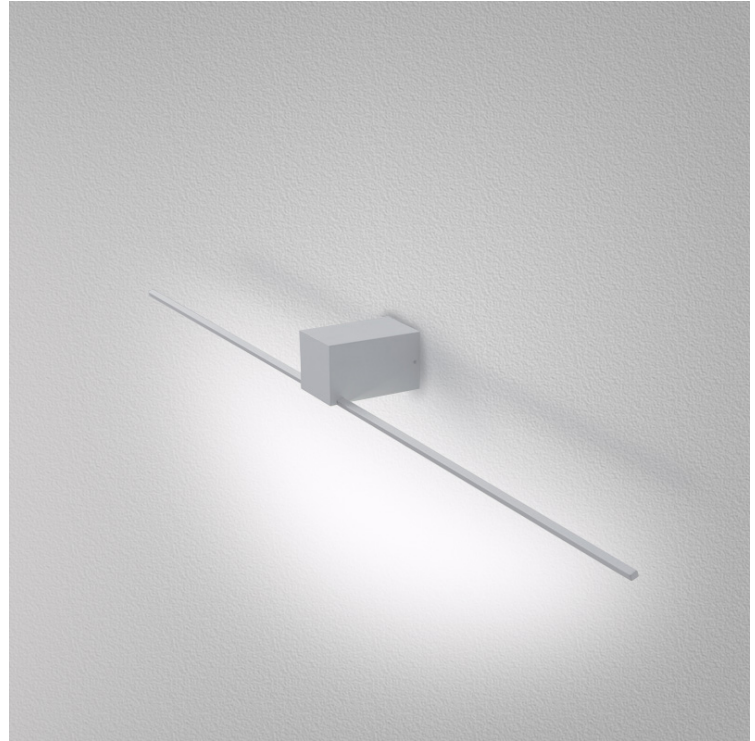

ORIZZONTE SURFACE

D43013- -

base number   Color   Finish
Temperature   Options

1. To build a product code in our configurator select the specify button on the base model # product page
2. To build a manual product code on this datasheet choose from the options listed below in blue font and add the suffix to the base model #

GENERAL

Series: Orizzonte
Partner: Icone
Division: Design
Installation: Surface
Product Type: Picture Light
Mounting Location: Wall
Light Distribution: Direct / Indirect

PHYSICAL

Shape: Rectangle
Length (mm): 700
Length (in): 27 ⁹/₁₆
Height (mm): 60
Depth (mm): 100
Height (in): 2 ³/₈
Depth (in): 3 ¹⁵/₁₆
Fixture Finish: WHI / CHR / BGD
Fixture Material: Brass

ELECTRICAL

Lamp Type: LED
Total Output Wattage (W): 7.92
Dimming: Non-Dimmable
Driver Included: Yes
Driver Location: Integrated
Driver Type: Constant Voltage- 120Vac
Driver Class: Class 2
Input Voltage (V): 120 - 277
Output Voltage (V): 12
Upon Request: Remote: 0-10Vdc dimming / Phase dimming / Non-dimming 120/277Vac

LED

Color Temperature (°K): 2700 / 3000
Nominal Lumen (lm): 660
CRI: >90 CRI
Lamp Life (hrs): 50000

RATINGS AND CERTIFICATIONS

Certified By: Certified for North American Standards
IP rating: IP20

PROJECT	_____
TYPE	_____
SPECIFIER	_____
QUANTITY	_____
DATE	_____