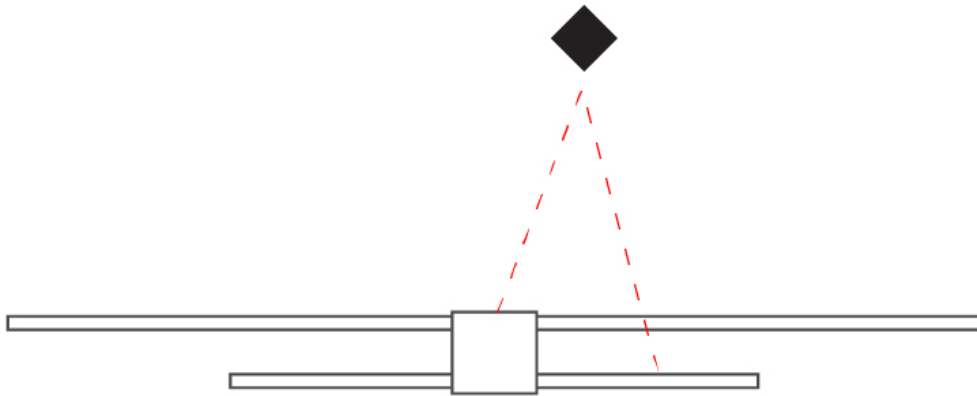

D43022-

PROJECT

TYPE

SPECIFIER

QUANTITY

DATE