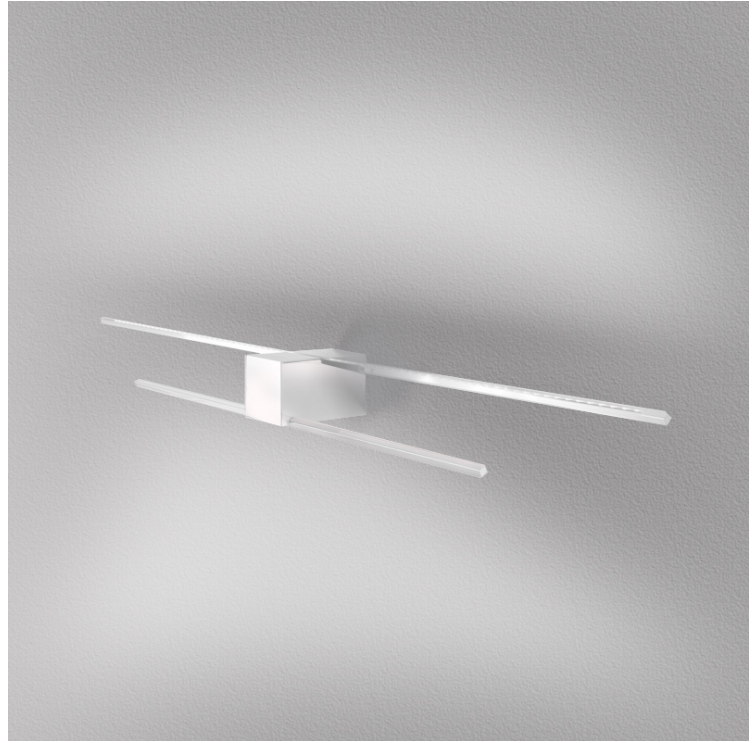

ORIZZONTE SURFACE

D43022- -

base number
Color   Finish
Temperature   Options

1. To build a product code in our configurator select the specify button on the base model # product page
2. To build a manual product code on this datasheet choose from the options listed below in blue font and add the suffix to the base model #

GENERAL

Series: Orizzonte
Brand: Icone
Division: Design
Mounting Type: Surface
Mounting Location: Wall
Subcategory: Picture Light

PHYSICAL

Shape: Rectangle
Length (mm): 900
Length (in): 35 ⁷/₁₆
Height (mm): 60
Height (in): 2 ³/₈
Extension (mm): 100
Extension (in): 3 ¹⁵/₁₆
Light Distribution: Direct / Indirect
Fixture Finish: [WHI](#) / [CHR](#) / [BGD](#)
Fixture Material: Brass

ELECTRICAL

Lamp Type: LED
Total Output Wattage (W): 15.36
Dimming: Non-Dimmable
Driver Included: Yes
Driver Location: Integrated
Driver Type: Constant Current - 120Vac
Driver Class: Class 2
Input Voltage (V): 120 - 277
Output Voltage (V): 12
Upon Request: (Not included - see components) Remote: 0-10Vdc dimming / Non-dimming 120/277Vac / Phase dimming 120Vac (ELV - Trailing Edge)

LED

Color Temperature (°K): [2700](#) / [3000](#)
Nominal Lumen (lm): 1320
CRI: >90 CRI
Lamp Life (hrs): 50000

RATINGS AND CERTIFICATIONS

Certified By: Certified for North American Standards
IP rating: IP20

PROJECT	_____
TYPE	_____
SPECIFIER	_____
QUANTITY	_____
DATE	_____