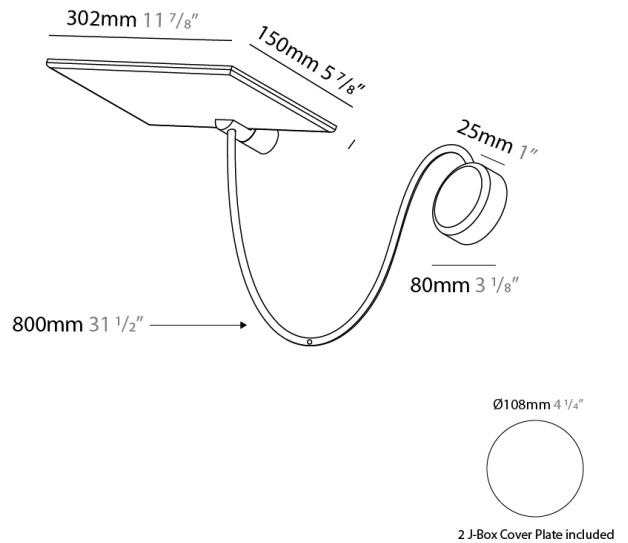

GIUUP 1 SURFACE

D43028-

base number   Finish
Options

1. To build a product code in our configurator select the specify button on the base model # product page
2. To build a manual product code on this datasheet choose from the options listed below in blue font and add the suffix to the base model #

GENERAL

Series: GiuUp
Subseries: GiuUp 1
Brand: Icone
Division: Design
Mounting Type: Surface
Mounting Location: Wall
Subcategory: Ambient

PHYSICAL

Shape: Rectangle
Length (mm): 302
Length (in): 11 7/8
Width (mm): 150
Width (in): 5 7/8
Light Distribution: Direct / Indirect
Fixture Finish: WHI / BLK / DGY
Fixture Material: Aluminum
Cable Details: 800mm / 31 1/2"

ELECTRICAL

Lamp Type: LED
Total Output Wattage (W): 20
Dimming: Electronic Low Voltage Dimming
Input Voltage (V): 120Vac Direct Line

LED

Number of LEDs: 1
Color Temperature (°K): 3000
Nominal Lumen (lm): 1900
CRI: >90 CRI
Lamp Life (hrs): 50000

RATINGS AND CERTIFICATIONS

Certified By: Certified for North American Standards
IP rating: IP20

PROJECT	_____
TYPE	_____
SPECIFIER	_____
QUANTITY	_____
DATE	_____