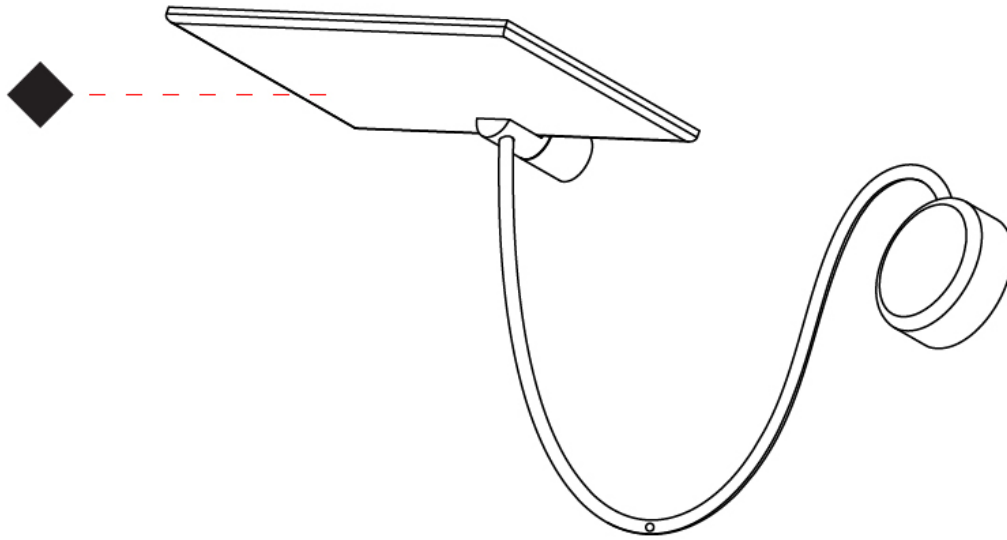

GIUUP 1 SURFACE

D43028-

PROJECT

TYPE

SPECIFIER

QUANTITY

DATE

D