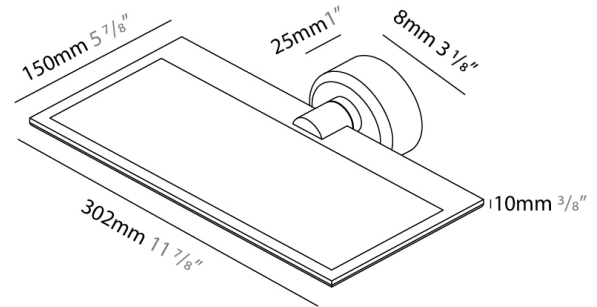

GENERAL

Series: GiuUp
 Partner: Icone
 Division: Design
 Installation: Surface
 Product Type: Wall Surface
 Mounting Location: Wall
 Light Distribution: Adjustable

PHYSICAL

Shape: Rectangle
 Length (mm): 302
 Length (in): 11 7/8
 Width (mm): 150
 Width (in): 5 7/8
 Fixture Finish: WHI / BLK / DGY
 Fixture Material: Aluminum

RATINGS AND CERTIFICATIONS

Certified By: Certified for North American Standards
 IP rating: IP20

Ø108mm 4 1/4"

J-Box Cover Plate included

D43033-

PROJECT _____

TYPE _____

SPECIFIER _____