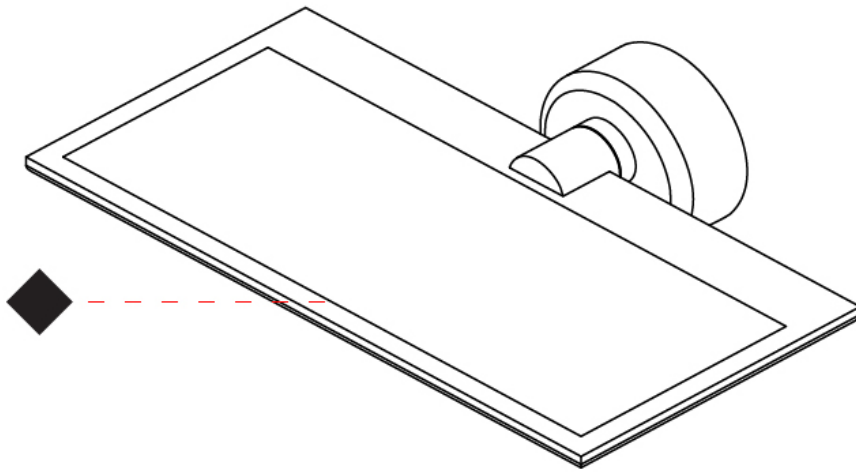

D43033-

PROJECT _____

TYPE _____

SPECIFIER _____

QUANTITY _____

DATE _____

D