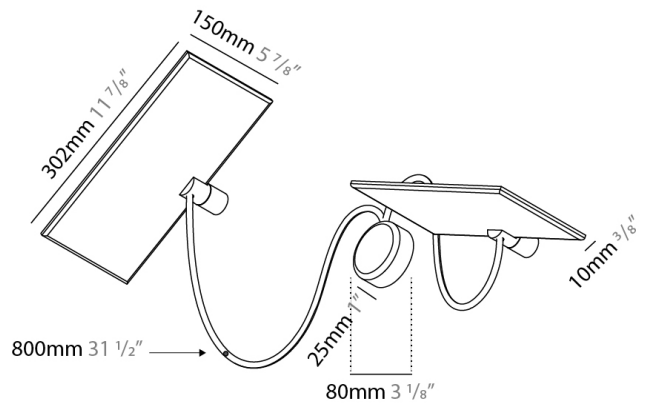

#### PHYSICAL

Shape: Rectangle  
 Length (mm): 302  
 Length (in): 11 7/8  
 Width (mm): 150  
 Width (in): 5 7/8  
 Fixture Finish: WHI / BLK / DGY  
 Fixture Material: Aluminum  
 Cable Details: 800mm / 31 1/2" per panel

#### RATINGS AND CERTIFICATIONS

Certified By: Certified for North American Standards  
 IP rating: IP20

Ø108mm 4 1/4"

3 J-Box Cover Plate included