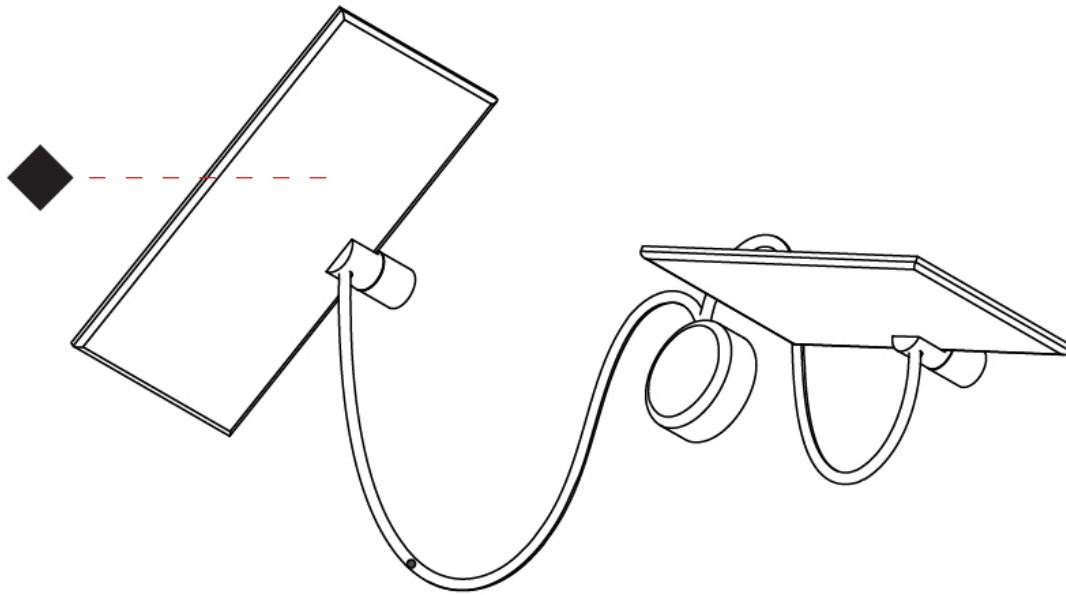

GIUUP 2 SURFACE

D43035-

PROJECT _____

TYPE _____

SPECIFIER _____

QUANTITY _____

DATE _____

D