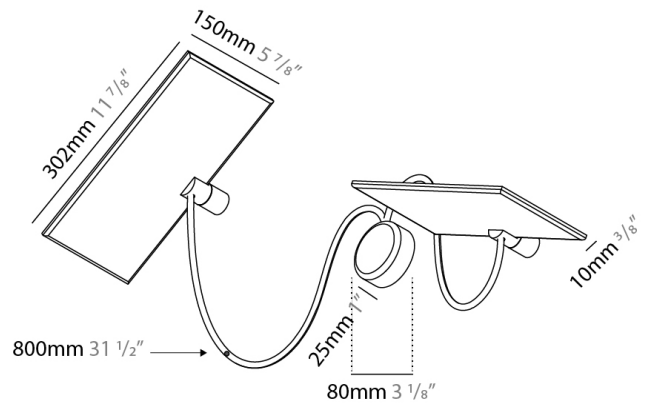

GENERAL

Series: GiuUp
 Subseries: GiuUp 2
 Partner: Icone
 Division: Design
 Installation: Surface
 Product Type: Wall Surface
 Mounting Location: Wall
 Light Distribution: Adjustable

PHYSICAL

Shape: Rectangle
 Length (mm): 302
 Length (in): 11 7/8
 Width (mm): 150
 Width (in): 5 7/8
 Fixture Finish: WHI / BLK / DGY
 Fixture Material: Aluminum
 Cable Details: 800mm / 31 1/2" per panel

RATINGS AND CERTIFICATIONS

Certified By: Certified for North American Standards
 IP rating: IP20

Ø108mm 4 1/4"

3 J-Box Cover Plate included

GIUUP 2 SURFACE

D43035-

PROJECT _____

TYPE _____