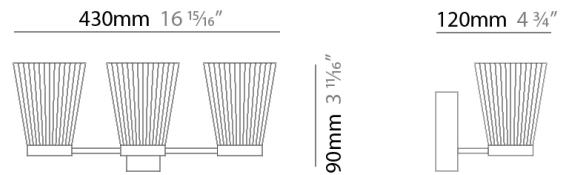

CANALETTO SURFACE

D43043-

base number   Finish
Options

1. To build a product code in our configurator select the specify button on the base model # product page
2. To build a manual product code on this datasheet choose from the options listed below in blue font and add the suffix to the base model #

GENERAL

Series: Canaletto _____
Partner: Icone _____
Division: Design _____
Installation: Surface _____
Product Type: Wall Surface _____
Mounting Location: Wall _____
Light Distribution: Indirect _____

PHYSICAL

Shape: Abstract _____
Length (mm): 430 _____
Length (in): 16 ¹⁵/₁₆ _____
Height (mm): 90 _____
Height (in): 3 ¹¹/₁₆ _____
Extension (mm): 120 _____
Extension (in): 4 ³/₄ _____
[Fixture Finish: PWT_SMK / BBZ_CRY](#) _____
Fixture Material: Glass / Metal _____

ELECTRICAL

Lamp Type: LED _____
Total Output Wattage (W): 13.5 _____
Dimming: Electronic Low Voltage Dimming _____
Input Voltage (V): 120Vac Direct Line _____

LED

Number of LEDs: 3 _____
Color Temperature (°K): 3000 _____
Nominal Lumen (lm): 1050 _____
CRI: >90 CRI _____
Lamp Life (hrs): 50000 _____

RATINGS AND CERTIFICATIONS

Certified By: Certified for North American Standards _____
IP rating: IP20 _____