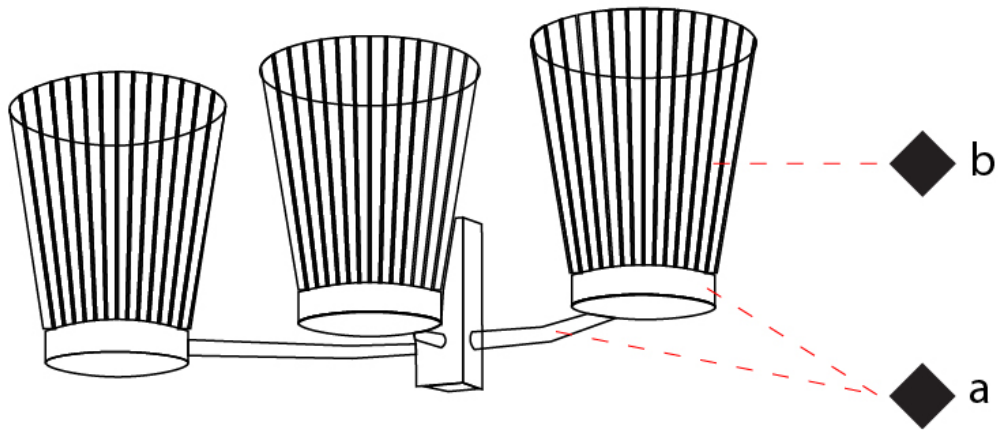

D43043-

PROJECT	_____
TYPE	_____
SPECIFIER	_____
QUANTITY	_____
DATE	_____

D