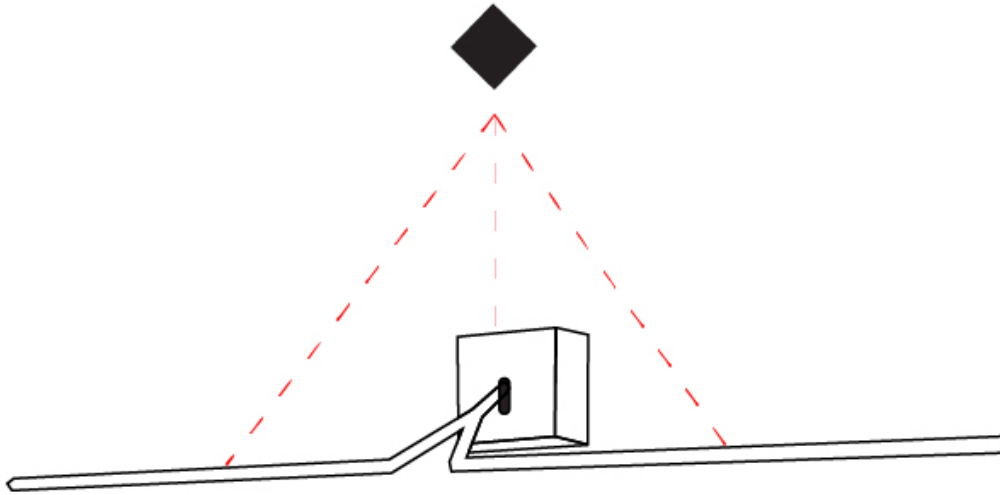

D43048-

PROJECT

TYPE

SPECIFIER

QUANTITY

DATE

D