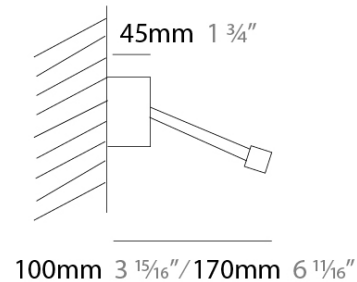

PROJECT	_____
TYPE	_____
SPECIFIER	_____
QUANTITY	_____
DATE	_____

YIPPIE SURFACE

D43048-

base number   Finish
Options

1. To build a product code in our configurator select the specify button on the base model # product page
2. To build a manual product code on this datasheet choose from the options listed below in blue font and add the suffix to the base model #

GENERAL

Series: Yippie _____
Partner: Icone _____
Division: Design _____
Installation: Surface _____
Product Type: Picture Light _____
Mounting Location: Wall _____
Light Distribution: Adjustable _____

PHYSICAL

Shape: Rectangle _____
Length (mm): 700 _____
Length (in): 27 ⁹/₁₆ _____
Extension (mm): 500 _____
Extension (in): 19 ¹¹/₁₆ _____
Fixture Finish: [BBZ / CHR / MGD](#) _____
Fixture Material: Brass _____

ELECTRICAL

Lamp Type: LED _____
Input Wattage (W): 7.92 _____
Dimming: Non-Dimmable _____
Driver Included: Yes _____
Driver Location: Integrated _____
Driver Type: Constant Voltage - Universal _____
Driver Class: Class 2 _____
Input Voltage (V): 120 - 277 _____
Output Voltage (V): 12 _____
Upon Request: (See components) Remote: 0-10Vdc dimming _____

LED

Color Temperature (°K): 3000 _____
Nominal Lumen (lm): 660 _____
CRI: >90 CRI _____
Lamp Life (hrs): 50000 _____

RATINGS AND CERTIFICATIONS

Certified By: Certified for North American Standards _____
IP rating: IP20 _____