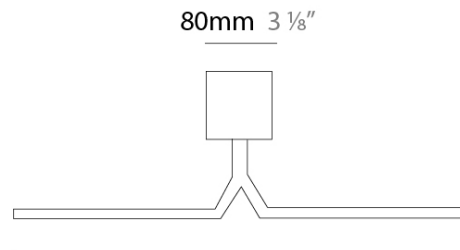

PROJECT
TYPE
SPECIFIER
QUANTITY
DATE

YIPPIE SURFACE

D43048-

base number   Finish
Options

1. To build a product code in our configurator select the specify button on the base model # product page
2. To build a manual product code on this datasheet choose from the options listed below in blue font and add the suffix to the base model #

GENERAL

Series: Yippie
Partner: Icone
Division: Design
Installation: Surface
Product Type: Picture Light
Mounting Location: Wall
Light Distribution: Adjustable

PHYSICAL

Shape: Rectangle
Length (mm): 700
Length (in): 27 ⁹/₁₆
Extension (mm): 500
Extension (in): 19 ¹¹/₁₆
Fixture Finish: [BBZ / CHR / MGD](#)
Fixture Material: Brass

ELECTRICAL

Lamp Type: LED
Input Wattage (W): 7.92
Dimming: Non-Dimmable
Driver Included: Yes
Driver Location: Integrated
Driver Type: Constant Voltage - Universal
Driver Class: Class 2
Input Voltage (V): 120 - 277
Output Voltage (V): 12
Upon Request: (See components) Remote: 0-10Vdc dimming

LED

Color Temperature (°K): 3000
Nominal Lumen (lm): 660
CRI: >90 CRI
Lamp Life (hrs): 50000

RATINGS AND CERTIFICATIONS

Certified By: Certified for North American Standards
IP rating: IP20