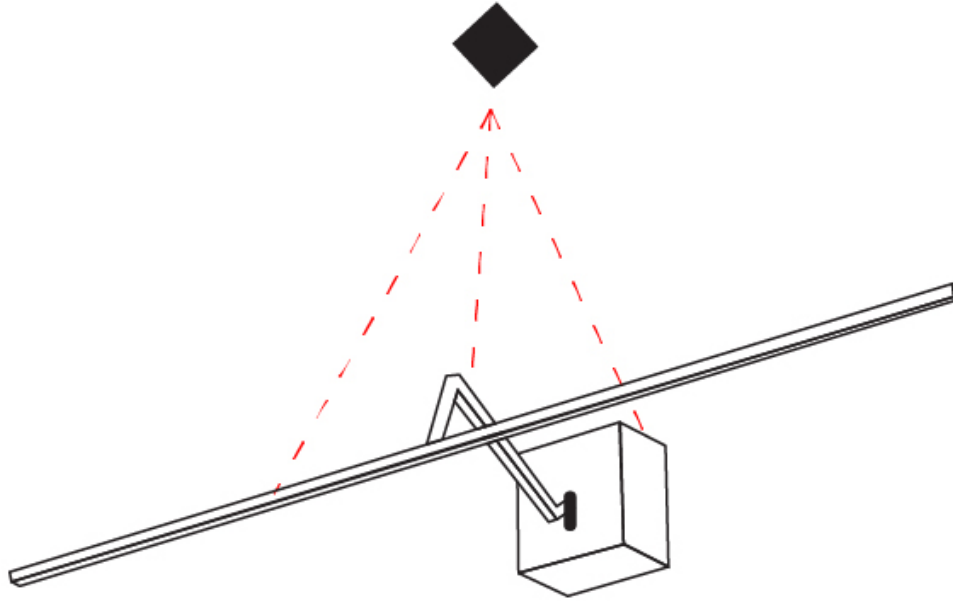

D43051-

PROJECT

TYPE

SPECIFIER

QUANTITY

DATE

D