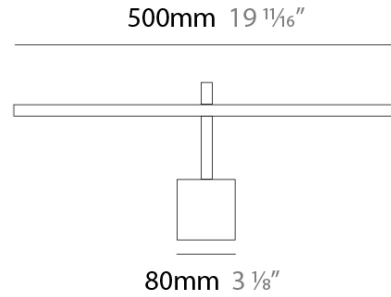

ZETA SURFACE

D43051-

base number   Finish
Options

1. To build a product code in our configurator select the specify button on the base model # product page
2. To build a manual product code on this datasheet choose from the options listed below in blue font and add the suffix to the base model #

GENERAL

Series: Zeta
Partner: Icone
Division: Design
Installation: Surface
Product Type: Picture Light
Mounting Location: Wall
Light Distribution: Adjustable

PHYSICAL

Shape: Rectangle
Length (mm): 500
Length (in): 19 11/16
Extension (mm): 200
Extension (in): 7 7/8
Fixture Finish: [BBZ / CHR / MGD](#)
Fixture Material: Brass

ELECTRICAL

Lamp Type: LED
Input Wattage (W): 4.8
Dimming: Non-Dimmable
Driver Included: Yes
Driver Location: Integrated
Driver Type: Constant Voltage - Universal
Driver Class: Class 2
Input Voltage (V): 120 - 277
Output Voltage (V): 12
Upon Request: (See components) Remote: 0-10Vdc dimming

LED

Color Temperature (°K): 3000
Nominal Lumen (lm): 440
CRI: >90 CRI
Lamp Life (hrs): 50000

RATINGS AND CERTIFICATIONS

Certified By: Certified for North American Standards
IP rating: IP20

PROJECT
TYPE
SPECIFIER
QUANTITY
DATE