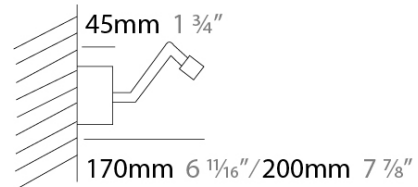

GENERAL

Series: Zeta
 Partner: Icone
 Division: Design
 Installation: Surface
 Product Type: Picture Light
 Mounting Location: Wall
 Light Distribution: Adjustable

PHYSICAL

Shape: Rectangle
 Length (mm): 500
 Length (in): 19 11/16
 Extension (mm): 200
 Extension (in): 7 7/8
 Fixture Finish: [BBZ / CHR / MGD](#)
 Fixture Material: Brass

LED

Color Temperature (°K): 3000
 Nominal Lumen (lm): 440
 CRI: >90 CRI
 Lamp Life (hrs): 50000

RATINGS AND CERTIFICATIONS

Certified By: Certified for North American Standards
 IP rating: IP20

PROJECT
TYPE
SPECIFIER
QUANTITY
DATE