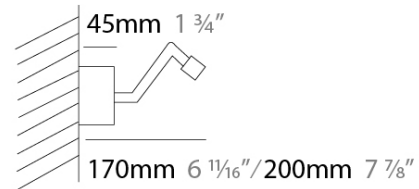

GENERAL

Series: Zeta
Partner: Icone
Division: Design
Installation: Surface
Product Type: Picture Light
Mounting Location: Wall
Light Distribution: Adjustable

PHYSICAL

Shape: Rectangle
Length (mm): 900
Length (in): 35 7/16
Extension (mm): 200
Extension (in): 7 7/8
Fixture Finish: [BBZ / CHR / MGD](#)
Fixture Material: Brass

LED

Color Temperature (°K): 3000
Nominal Lumen (lm): 880
CRI: >90 CRI
Lamp Life (hrs): 50000

RATINGS AND CERTIFICATIONS

Certified By: Certified for North American Standards
IP rating: IP20

PROJECT	_____
TYPE	_____
SPECIFIER	_____
QUANTITY	_____
DATE	_____