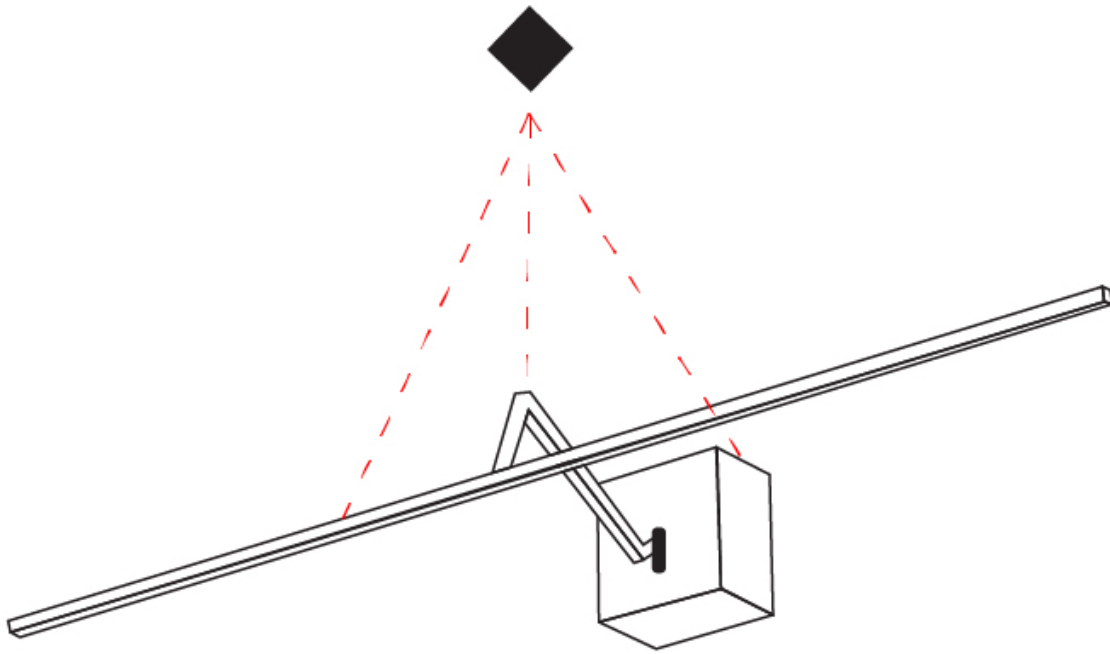

D43053-

PROJECT _____

TYPE _____

SPECIFIER _____

QUANTITY _____

DATE _____

D