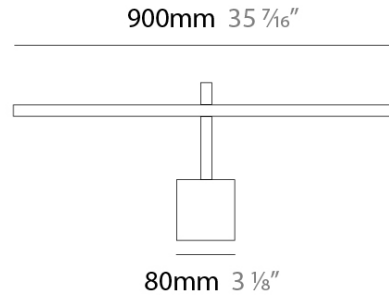

ZETA SURFACE

D43053-

base number   Finish
Options

1. To build a product code in our configurator select the specify button on the base model # product page
2. To build a manual product code on this datasheet choose from the options listed below in blue font and add the suffix to the base model #

GENERAL

Series: Zeta
Partner: Icone
Division: Design
Installation: Surface
Product Type: Picture Light
Mounting Location: Wall
Light Distribution: Adjustable

PHYSICAL

Shape: Rectangle
Length (mm): 900
Length (in): 35 7/16
Extension (mm): 200
Extension (in): 7 7/8
Fixture Finish: [BBZ / CHR / MGD](#)
Fixture Material: Brass

ELECTRICAL

Lamp Type: LED
Input Wattage (W): 10.56
Dimming: Non-Dimmable
Driver Included: Yes
Driver Location: Integrated
Driver Type: Constant Voltage - Universal
Driver Class: Class 2
Input Voltage (V): 120 - 277
Output Voltage (V): 12
Upon Request: (See components) Remote: 0-10Vdc dimming

LED

Color Temperature (°K): 3000
Nominal Lumen (lm): 880
CRI: >90 CRI
Lamp Life (hrs): 50000

RATINGS AND CERTIFICATIONS

Certified By: Certified for North American Standards
IP rating: IP20

PROJECT	_____
TYPE	_____
SPECIFIER	_____
QUANTITY	_____
DATE	_____