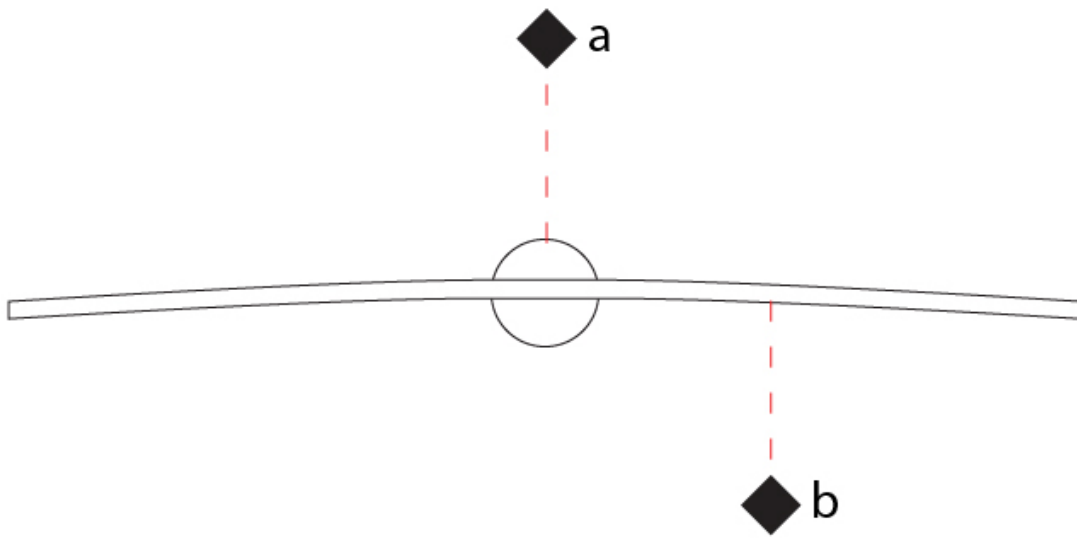

D43063-

PROJECT

TYPE

SPECIFIER

QUANTITY

DATE

D