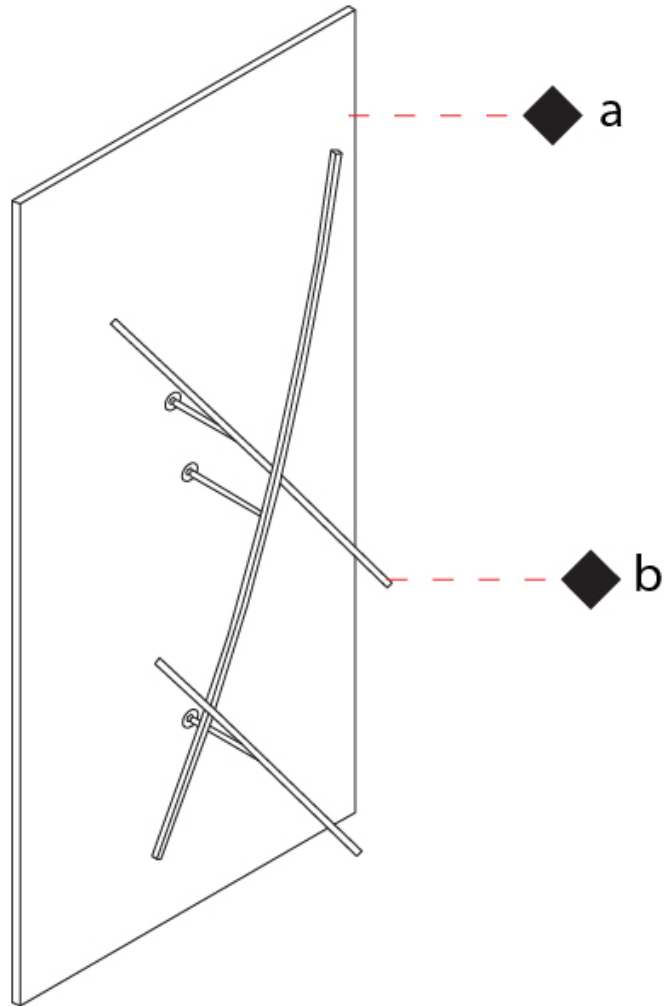

D43066-

PROJECT _____

TYPE _____

SPECIFIER _____

QUANTITY _____

DATE _____

D