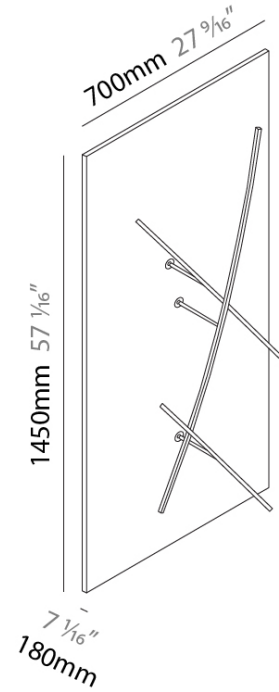

ALBATROS SURFACE

D43066-

base number   Finish
Options

1. To build a product code in our configurator select the specify button on the base model # product page
2. To build a manual product code on this datasheet choose from the options listed below in blue font and add the suffix to the base model #

GENERAL

Series: Albatros
Partner: Icone
Division: Design
Installation: Surface
Product Type: Wall Surface
Mounting Location: Wall
Light Distribution: Adjustable

PHYSICAL

Shape: Abstract
Length (mm): 1450
Length (in): 57 ¹/₁₆
Height (mm): 180
Depth (mm): 700
Height (in): 7 ¹/₁₆
Depth (in): 27 ⁷/₁₆
Fixture Finish: [EWB / SBB](#)
Fixture Material: Aluminum

ELECTRICAL

Lamp Type: LED (Zhaga Standard)
Input Wattage (W): 45

LED

Color Temperature (°K): 3000
Max. Delivered Lumen (lm): 2640
CRI: >90 CRI

RATINGS AND CERTIFICATIONS

Certified By: Certified for North American Standards
IP rating: IP20

PROJECT	_____
TYPE	_____
SPECIFIER	_____
QUANTITY	_____
DATE	_____