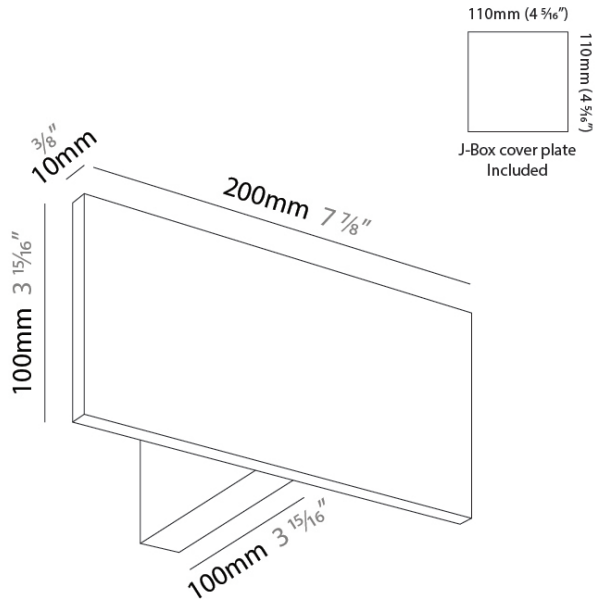

PROJECT
TYPE
SPECIFIER
QUANTITY
DATE

TI SURFACE

D43071- -
base number   Color   Finish
                         Temperature   Options

1. To build a product code in our configurator select the specify button on the base model # product page
2. To build a manual product code on this datasheet choose from the options listed below in blue font and add the suffix to the base model #

GENERAL

Series: Ti
Partner: Icone
Division: Design
Installation: Surface
Product Type: Wall Surface
Mounting Location: Wall
Light Distribution: Indirect

PHYSICAL

Shape: Rectangle
Length (mm): 200
Length (in): 7 7/8
Width (mm): 10
Width (in): 3/8
Height (mm): 100
Height (in): 3 15/16
Extension (mm): 100
Extension (in): 3 15/16
Fixture Finish: WHI / BLK
Fixture Material: Extruded Aluminum

ELECTRICAL

Lamp Type: LED
Input Wattage (W): 20
Total Output Wattage (W): 17
Dimming: Electronic Low Voltage Dimming
Input Voltage (V): 120Vac Direct Line

LED

Color Temperature (°K): 2700 / 3000
Nominal Lumen (lm): 1400
CRI: >90 CRI
Lamp Life (hrs): 50000

RATINGS AND CERTIFICATIONS

Certified By: Certified for North American Standards
IP rating: IP20