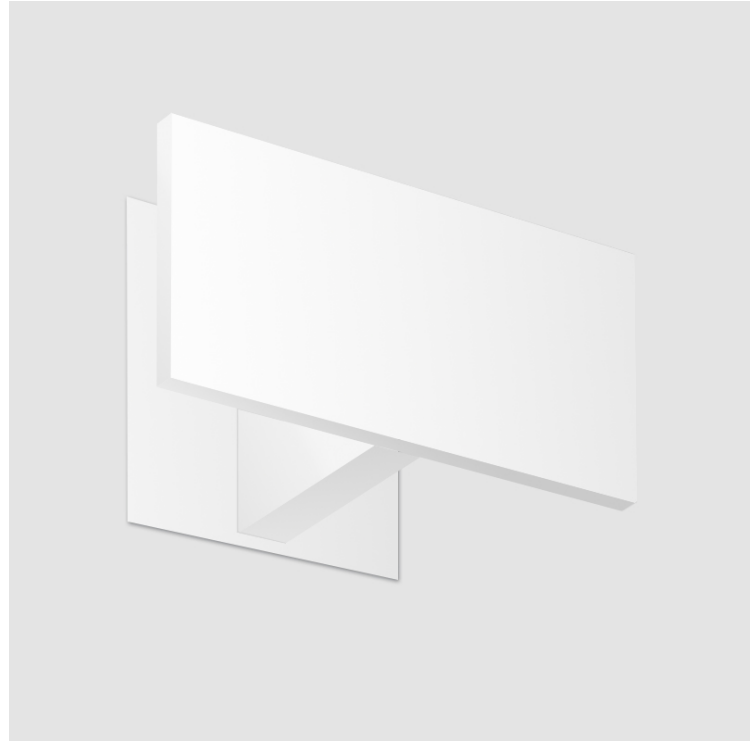

PROJECT
TYPE
SPECIFIER
QUANTITY
DATE

TI SURFACE

D43071- -
base number   Color   Finish
                         Temperature   Options

1. To build a product code in our configurator select the specify button on the base model # product page
2. To build a manual product code on this datasheet choose from the options listed below in blue font and add the suffix to the base model #

GENERAL

Series: Ti
Partner: Icone
Division: Design
Installation: Surface
Product Type: Wall Surface
Mounting Location: Wall
Light Distribution: Indirect

PHYSICAL

Shape: Rectangle
Length (mm): 200
Length (in): 7 7/8
Width (mm): 10
Width (in): 3/8
Height (mm): 100
Height (in): 3 15/16
Extension (mm): 100
Extension (in): 3 15/16
Fixture Finish: WHI / BLK
Fixture Material: Extruded Aluminum

ELECTRICAL

Lamp Type: LED
Input Wattage (W): 20
Total Output Wattage (W): 17
Dimming: Electronic Low Voltage Dimming
Input Voltage (V): 120Vac Direct Line

LED

Color Temperature (°K): 2700 / 3000
Nominal Lumen (lm): 1400
CRI: >90 CRI
Lamp Life (hrs): 50000

RATINGS AND CERTIFICATIONS

Certified By: Certified for North American Standards
IP rating: IP20